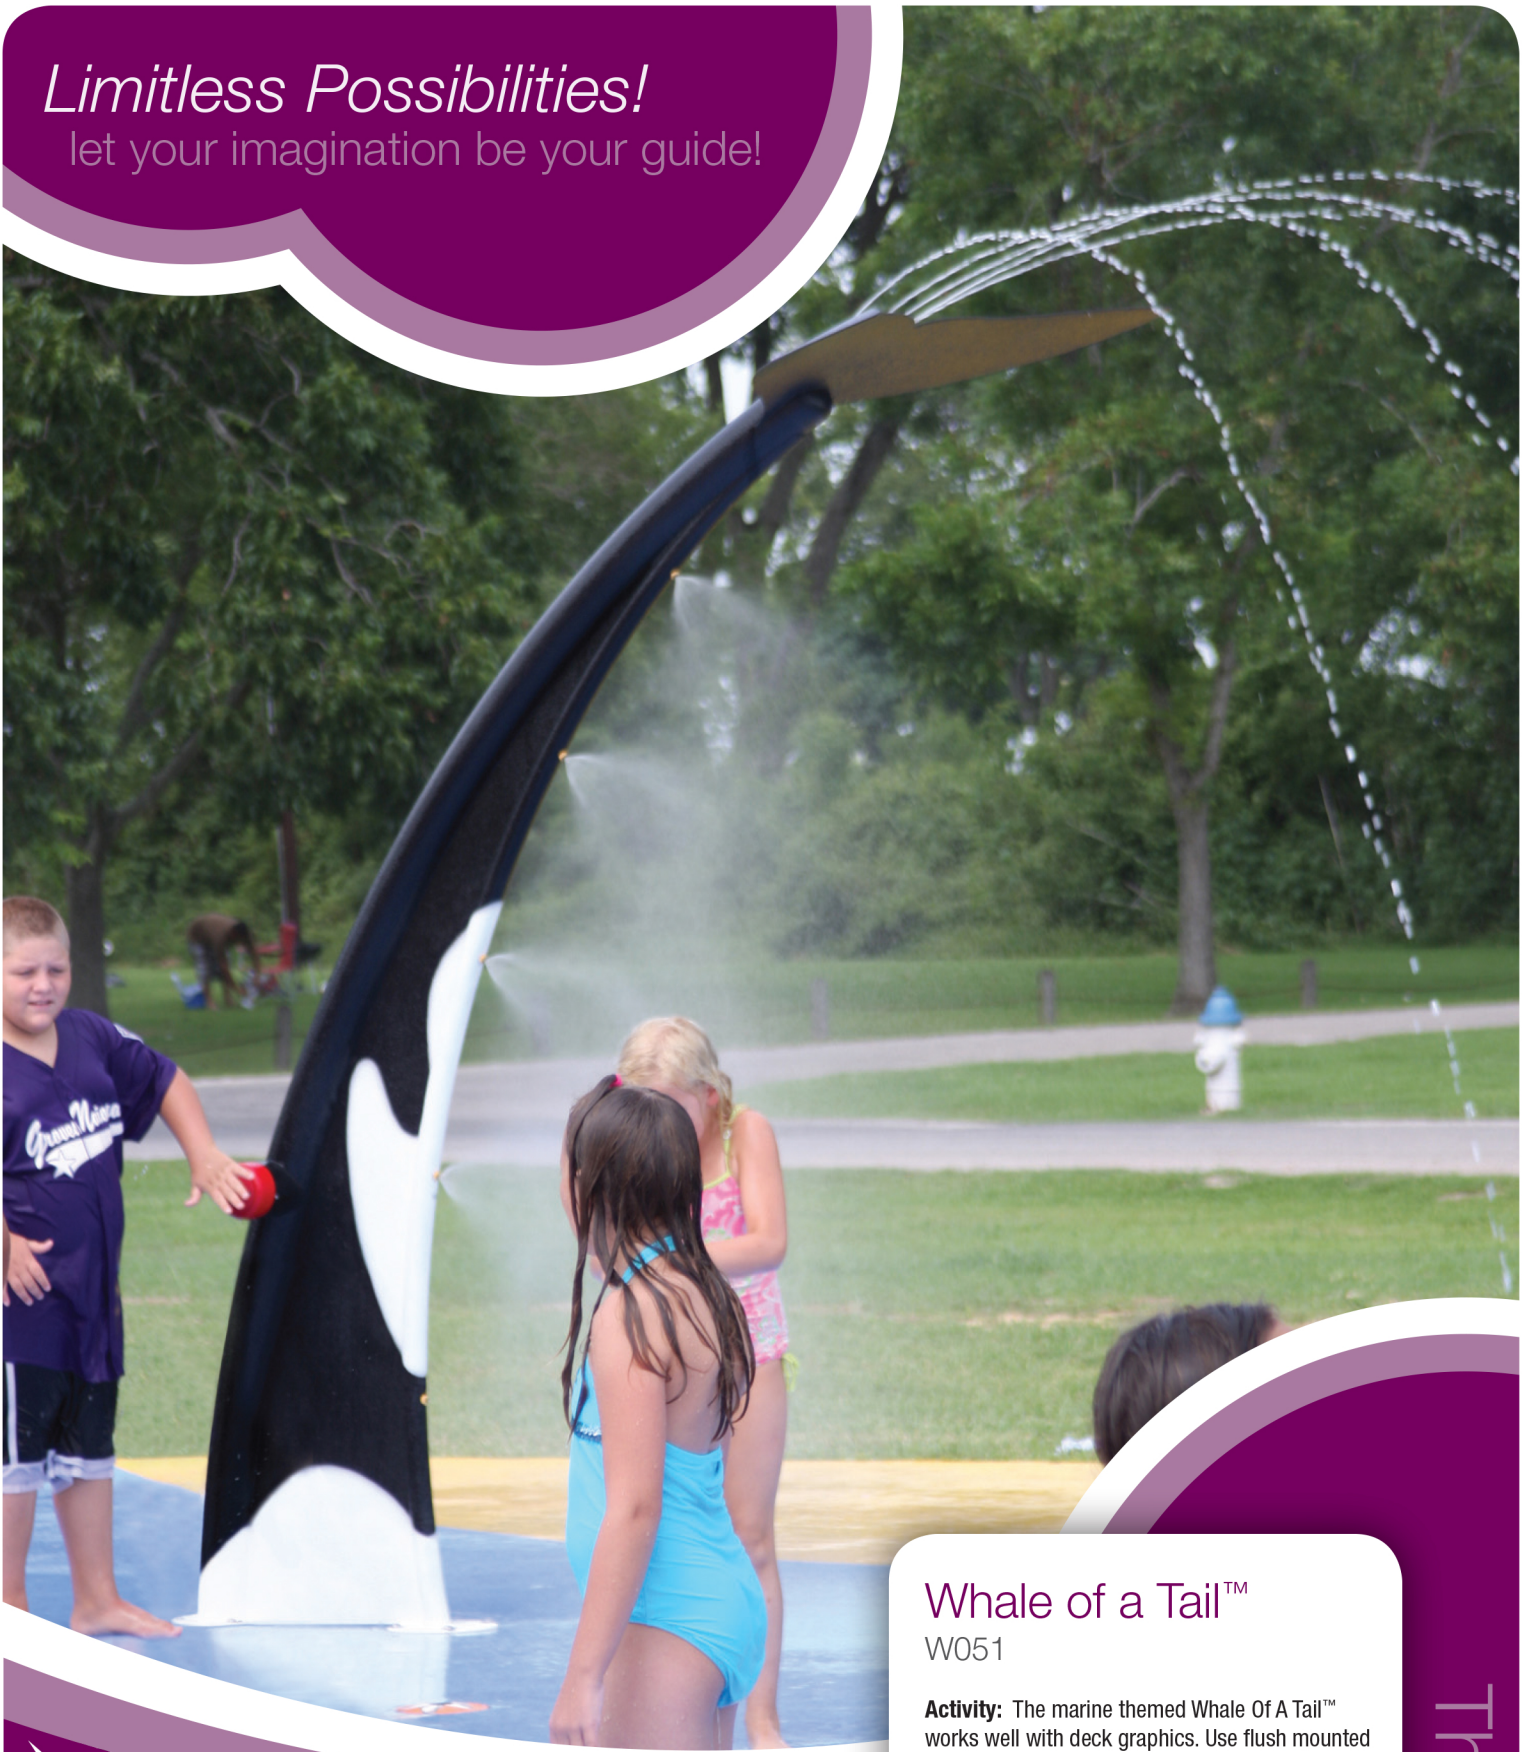

Limitless Possibilities!
let your imagination be your guide!

Whale of a Tail™

W051

Activity: The marine themed Whale Of A Tail™ works well with deck graphics. Use flush mounted components such as the Cloud 9™ or Jet Way™ to create the whale's spout.