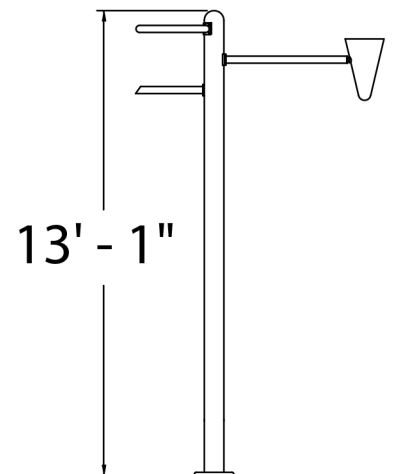

# Triple Drop™ W155

**Activity:** The Triple Drop™ combines three contrasting effects for a truly refreshing play experience.

**Options:** Hand Wheel; Activator Button.

GPM	psi	LPM	bar
25-35	5	95-132	.34