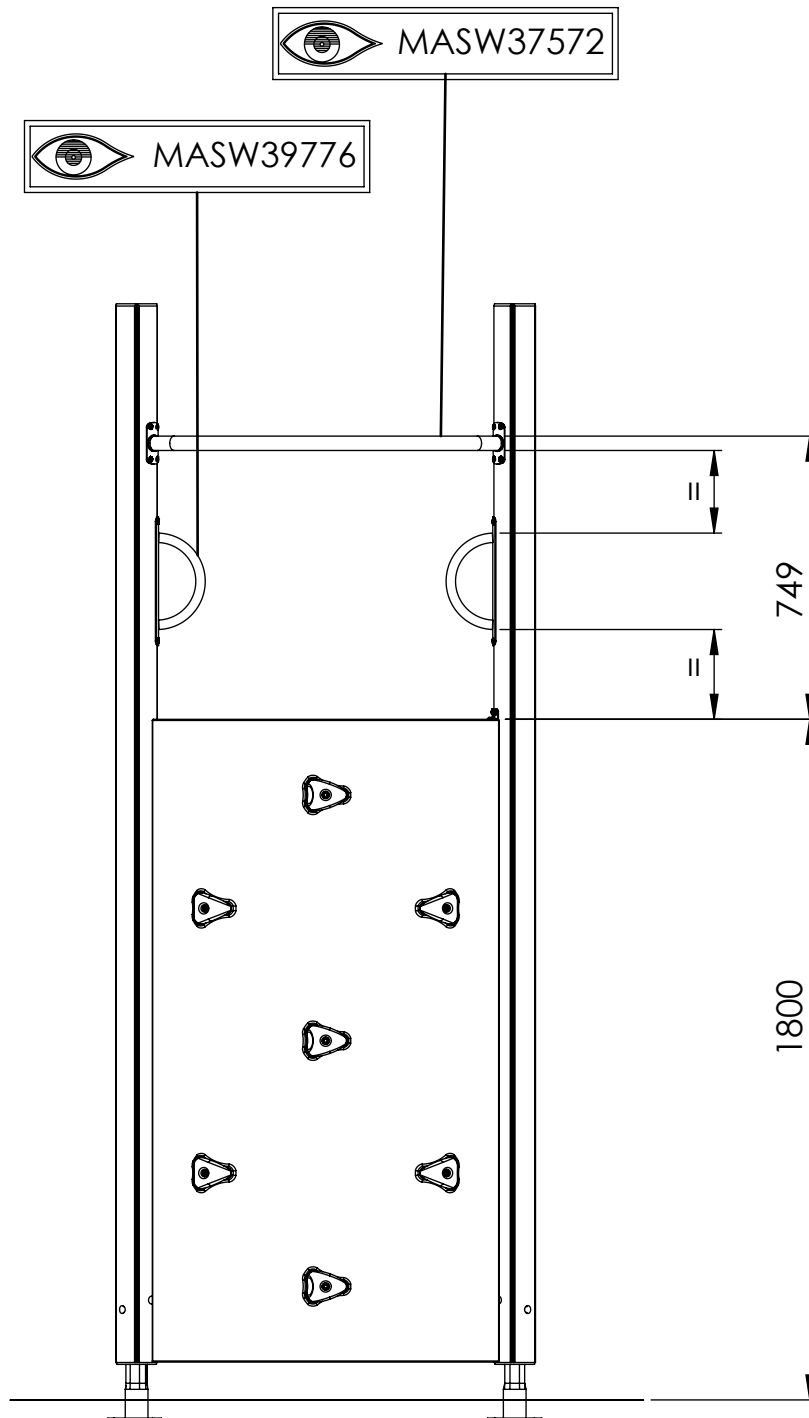

5 WOODEN POST
STEEL POST

HAGS		ANEBY, SWEDEN +46(0)380- 47300 www.hags.com	
Climbing wall			
MASW39155			
4 (4)			
	Tek		ToB
			2017-03-31
			4