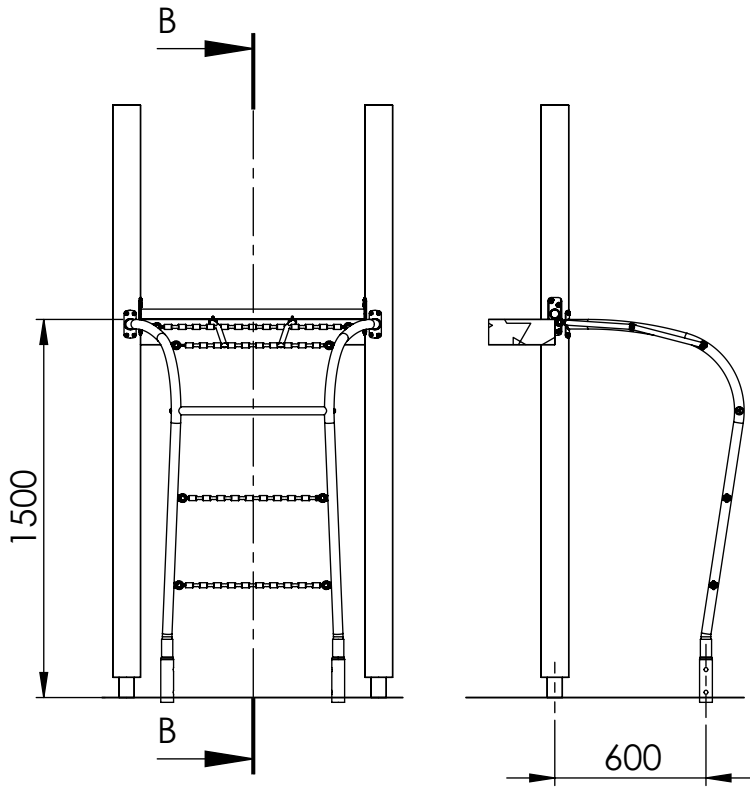

S OM BM CC

FOR MOUNTING IN STEEL POST

SECTION B-B