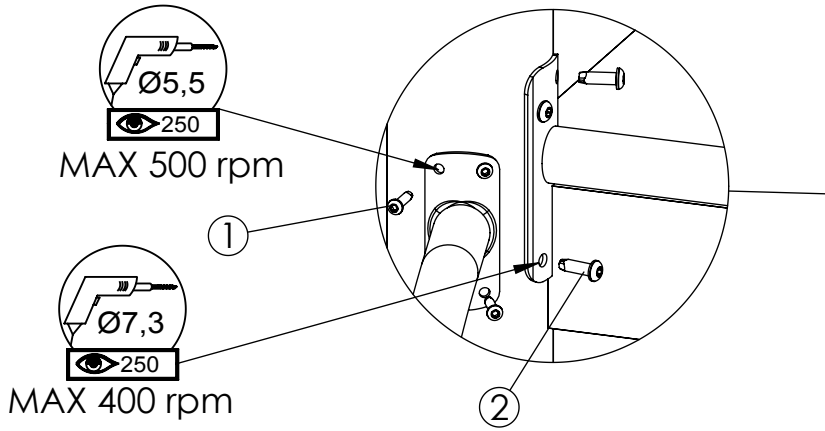

S OM BM CC

FOR MOUNTING IN STEEL POST

SECTION B-B