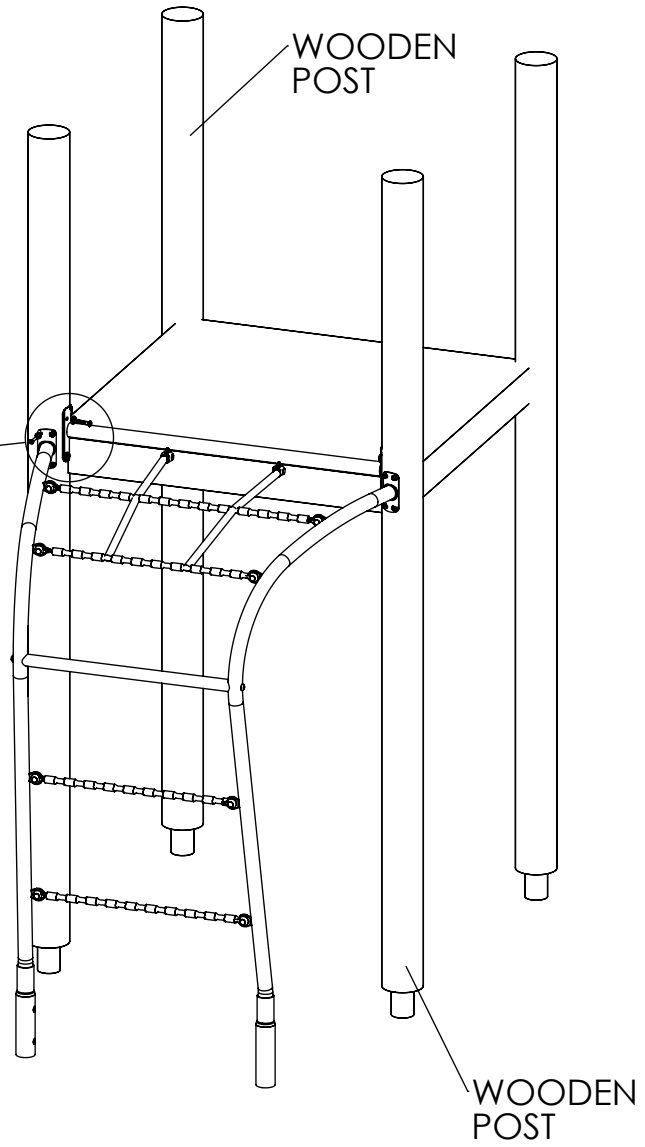

S OM BM CC

FOR MOUNTING IN WOODEN POST

SECTION A-A