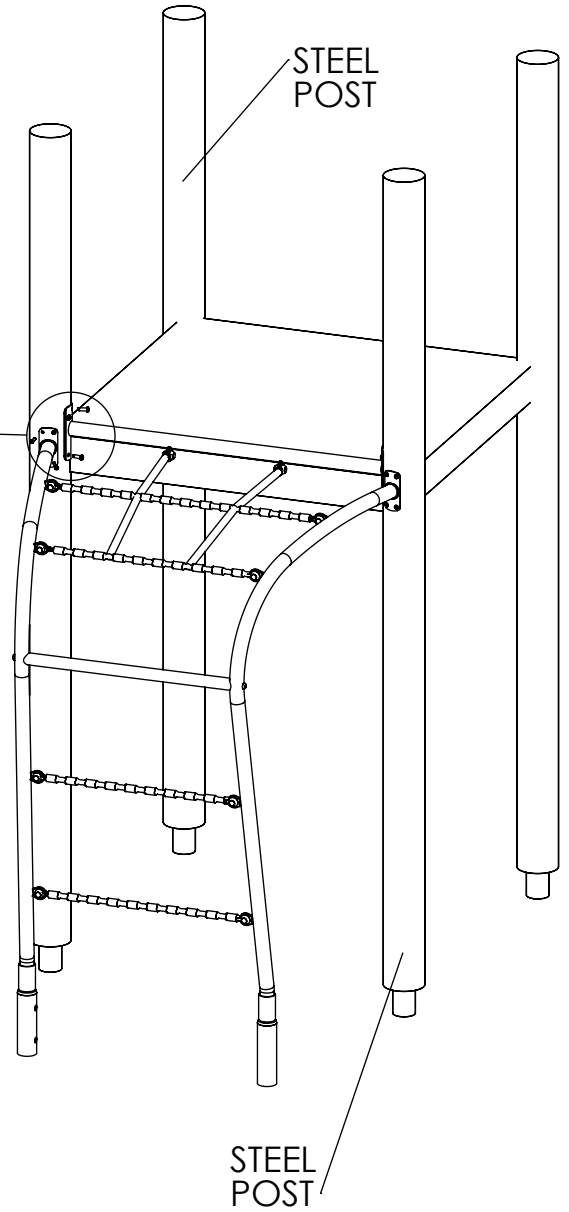

S OM BM CC

FOR MOUNTING IN STEEL POST

SECTION B-B