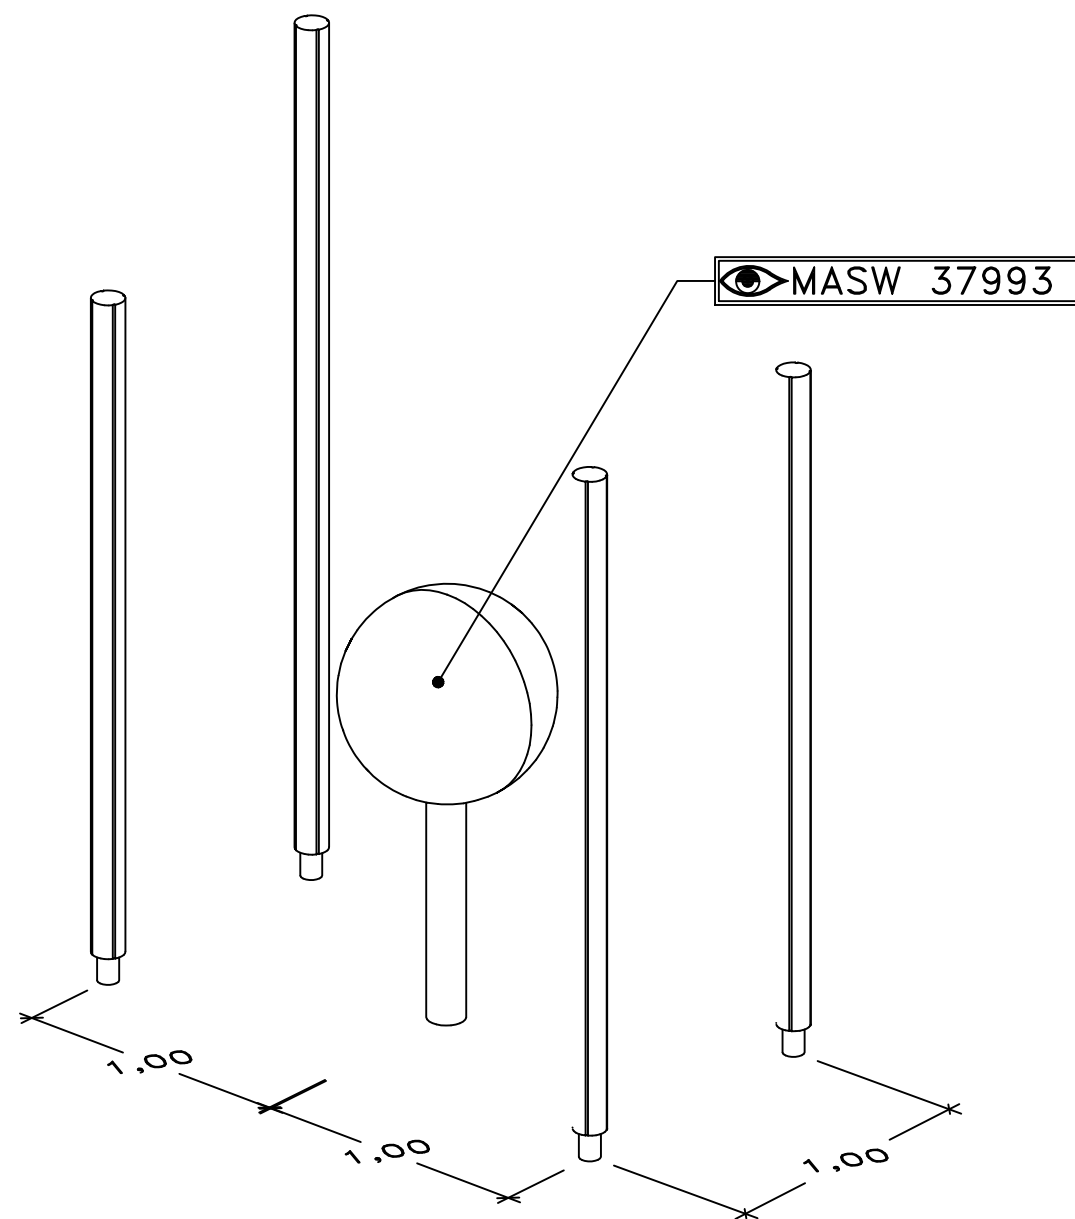

5-12

3,0 m

≥EN 1176
≥CPSC

Step by Step UniPlay

1
2
3
4

W=0,2,3,4

HAGS
UniPlay Jilax
8048393
SE 1(3)

STEP 1