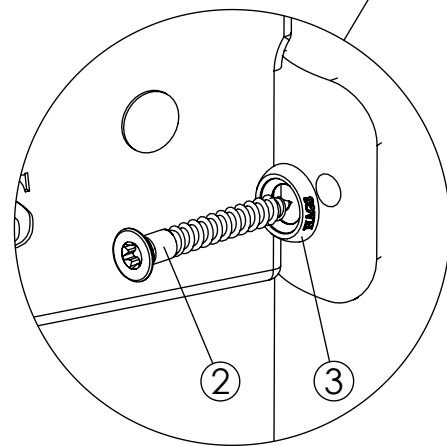

1
Wood
pillars

2
Wood
pillars

HAGS ANEBY, SWEDEN
+46(0)380-47300
www.hags.com

**Climbing wall
MASW42099
1 (2)**

SS ToB 2017-03-31 4

NR.	Description MA	Item Number	QTY.
1	1000 x2150mm	8052349	1
2	TKFT 8x60 mm	8008646	8
3	Washer 9x18x2.	8035288	8

1
Steel
pillars

2
Steel
pillars

HAGS ANEBY, SWEDEN
+46(0)380-47300
www.hags.com

Climbing wall
MASW42099
2 (2)

SS ToB 2017-03-31 4

NR.	Description MA	Item Number	QTY.
1	1000 x2150mm	8052349	1
2	Screw, thr-forming M8x25-8.8-(ISO7380)	8008506	8