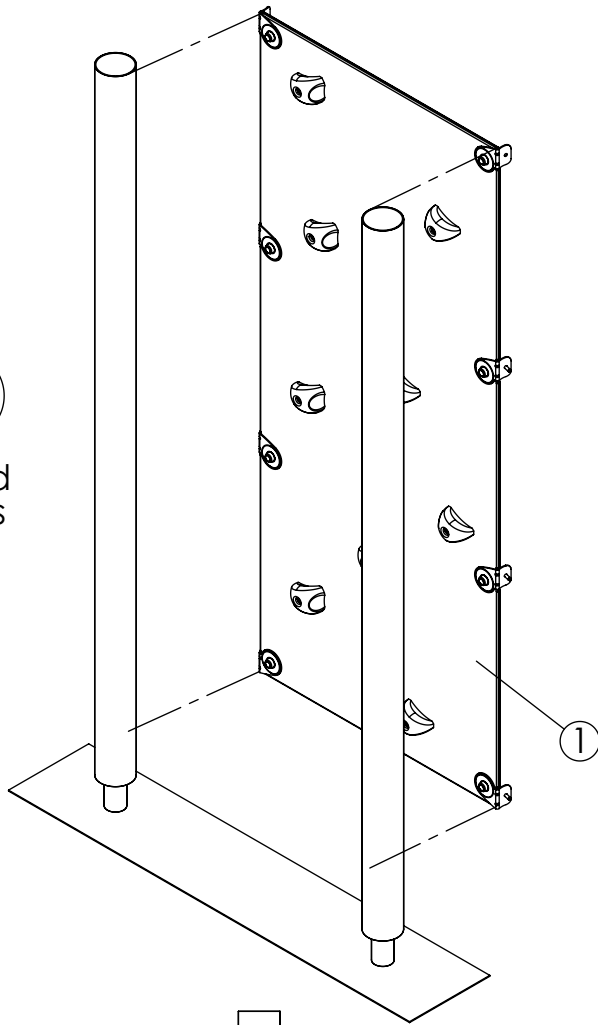

1
Wood
pillars

2
Wood
pillars

HAGS ANEBY, SWEDEN
+46(0)380-47300
www.hags.com

**Climbing wall
MASW42099
1 (2)**

SS ToB 2017-03-31 4

NR.	Description MA	Item Number	QTY.
1	1000 x2150mm	8052349	1
2	TKFT 8x60 mm	8008646	8
3	Washer 9x18x2.	8035288	8

1
Steel
pillars

2
Steel
pillars

HAGS ANEBY, SWEDEN
+46(0)380-47300
www.hags.com

Climbing wall
MASW42099
2 (2)

SS ToB 2017-03-31 4

NR.	Description MA	Item Number	QTY.
1	1000 x2150mm	8052349	1
2	Screw, thr-forming M8x25-8.8-(ISO7380)	8008506	8