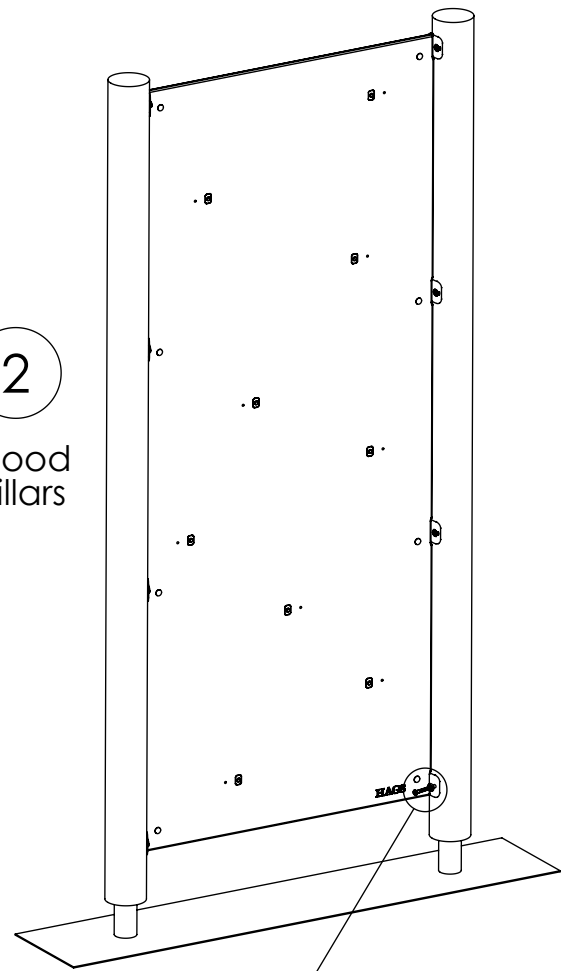

1
Wood
pillars

2
Wood
pillars

HAGS ANEBY, SWEDEN
+46(0)380-47300
www.hags.com

**Climbing wall
MASW42099
1 (2)**

SS ToB 2017-03-31 4

NR.	Description MA	Item Number	QTY.
1	1000 x2150mm	8052349	1
2	TKFT 8x60 mm	8008646	8
3	Washer 9x18x2.	8035288	8

1
Steel
pillars

2
Steel
pillars

HAGS ANEBY, SWEDEN
+46(0)380-47300
www.hags.com

Climbing wall
MASW42099
2 (2)

SS ToB 2017-03-31 4

NR.	Description MA	Item Number	QTY.
1	1000 x2150mm	8052349	1
2	Screw, thr-forming M8x25-8.8-(ISO7380)	8008506	8