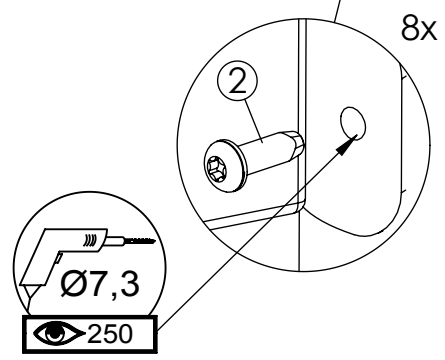

1
Wood
pillars

2
Wood
pillars

HAGS ANEBY, SWEDEN
+46(0)380-47300
www.hags.com

**Climbing wall
MASW42099
1 (2)**

SS ToB 2017-03-31 4

NR.	Description MA	Item Number	QTY.
1	1000 x2150mm	8052349	1
2	TKFT 8x60 mm	8008646	8
3	Washer 9x18x2.	8035288	8

1
Steel
pillars

2
Steel
pillars

HAGS ANEBY, SWEDEN
+46(0)380-47300
www.hags.com

Climbing wall
MASW42099
2 (2)

SS ToB 2017-03-31 4

NR.	Description MA	Item Number	QTY.
1	1000 x2150mm	8052349	1
2	Screw, thr-forming M8x25-8.8-(ISO7380)	8008506	8