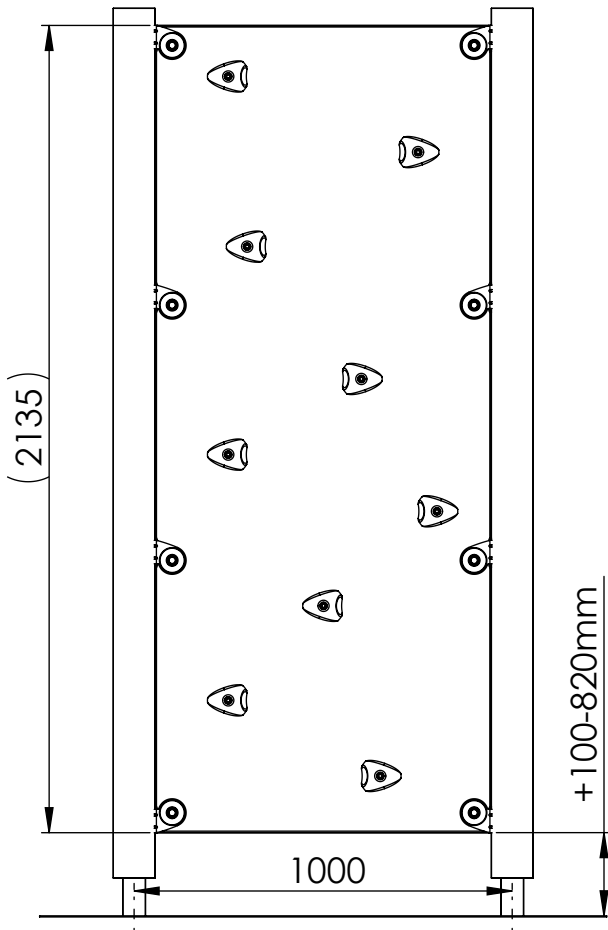

1
Wood
pillars

2
Wood
pillars

HAGS ANEBY, SWEDEN
+46(0)380-47300
www.hags.com

**Climbing wall
MASW42099
1 (2)**

SS ToB 2017-03-31 4

NR.	Description MA	Item Number	QTY.
1	1000 x2150mm	8052349	1
2	TKFT 8x60 mm	8008646	8
3	Washer 9x18x2.	8035288	8

1
Steel
pillars

2
Steel
pillars

HAGS ANEBY, SWEDEN
+46(0)380-47300
www.hags.com

Climbing wall
MASW42099
2 (2)

SS ToB 2017-03-31 4

NR.	Description MA	Item Number	QTY.
1	1000 x2150mm	8052349	1
2	Screw, thr-forming M8x25-8.8-(ISO7380)	8008506	8