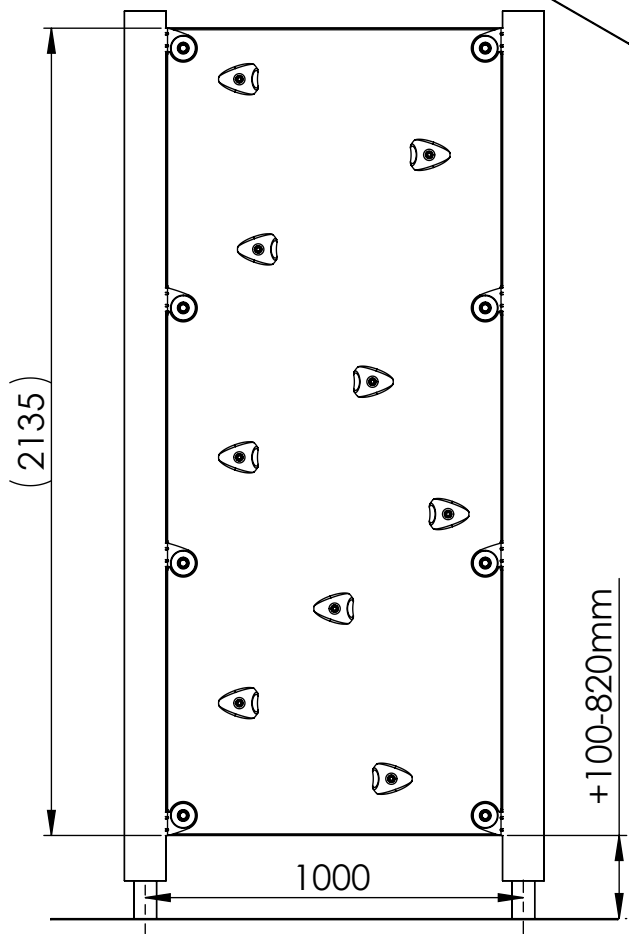

1
Wood
pillars

2
Wood
pillars

HAGS ANEBY, SWEDEN
+46(0)380-47300
www.hags.com

**Climbing wall
MASW42099
1 (2)**

SS ToB 2017-03-31 4

NR.	Description MA	Item Number	QTY.
1	1000 x2150mm	8052349	1
2	TKFT 8x60 mm	8008646	8
3	Washer 9x18x2.	8035288	8

1
Steel
pillars

2
Steel
pillars

HAGS ANEBY, SWEDEN
+46(0)380-47300
www.hags.com

Climbing wall
MASW42099
2 (2)

SS ToB 2017-03-31 4

NR.	Description MA	Item Number	QTY.
1	1000 x2150mm	8052349	1
2	Screw, thr-forming M8x25-8.8-(ISO7380)	8008506	8