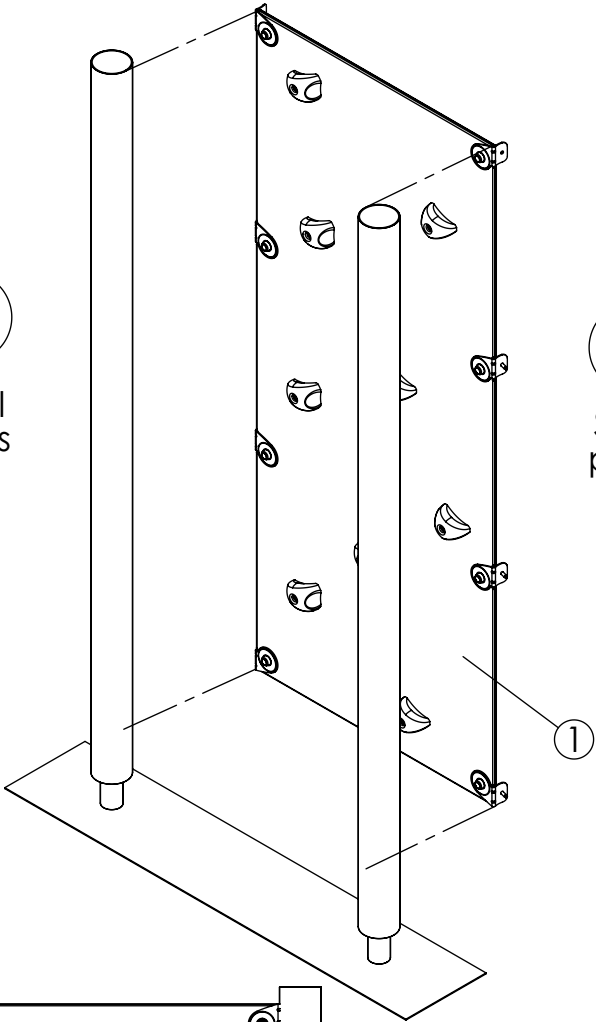

1
Wood
pillars

2
Wood
pillars

HAGS ANEBY, SWEDEN
+46(0)380-47300
www.hags.com

**Climbing wall
MASW42099
1 (2)**

SS ToB 2017-03-31 4

NR.	Description MA	Item Number	QTY.
1	1000 x2150mm	8052349	1
2	TKFT 8x60 mm	8008646	8
3	Washer 9x18x2.	8035288	8

1
Steel
pillars

2
Steel
pillars

HAGS ANEBY, SWEDEN
+46(0)380-47300
www.hags.com

Climbing wall
MASW42099
2 (2)

SS ToB 2017-03-31 4

NR.	Description MA	Item Number	QTY.
1	1000 x2150mm	8052349	1
2	Screw, thr-forming M8x25-8.8-(ISO7380)	8008506	8