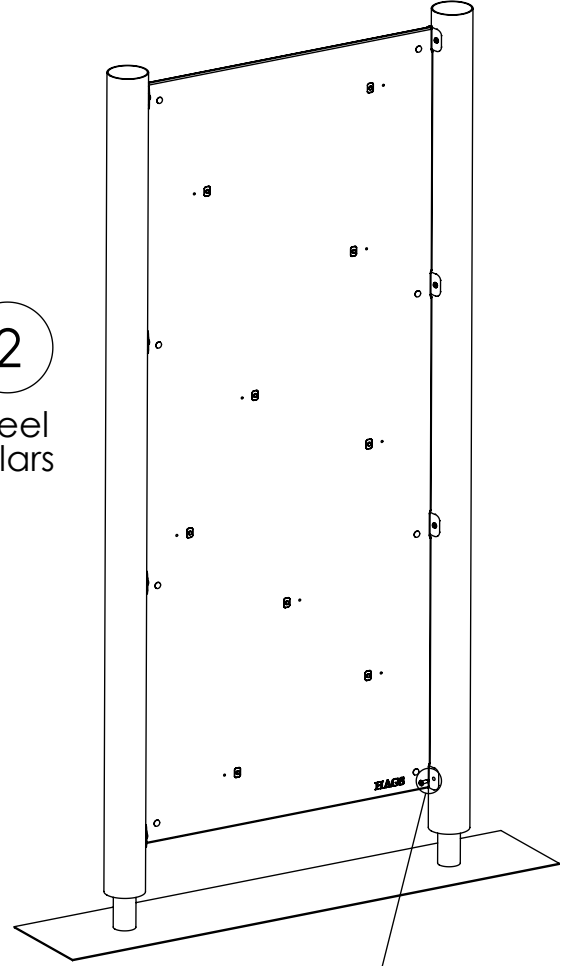

1
Wood
pillars

2
Wood
pillars

HAGS ANEBY, SWEDEN
+46(0)380-47300
www.hags.com

**Climbing wall
MASW42099
1 (2)**

SS ToB 2017-03-31 4

NR.	Description MA	Item Number	QTY.
1	1000 x2150mm	8052349	1
2	TKFT 8x60 mm	8008646	8
3	Washer 9x18x2.	8035288	8

1
Steel
pillars

2
Steel
pillars

HAGS ANEBY, SWEDEN
+46(0)380-47300
www.hags.com

Climbing wall
MASW42099
2 (2)

SS ToB 2017-03-31 4

NR.	Description MA	Item Number	QTY.
1	1000 x2150mm	8052349	1
2	Screw, thr-forming M8x25-8.8-(ISO7380)	8008506	8