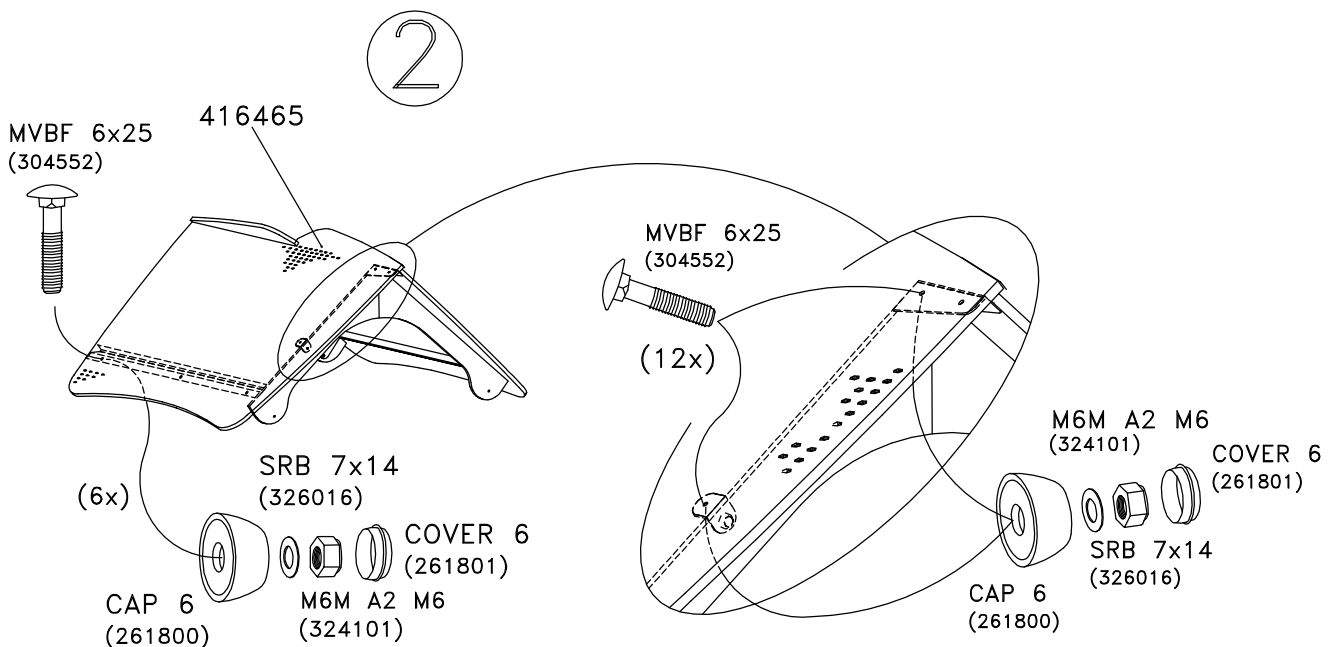

TYPE	HAGS NO.
 (2x) 1,37x1,85m	416465
 (4x) L=1,09m	418466
 (2x) L=1,52m	410437
	416438

HAGS ANEBY, SWEDEN
+46(0)380-47300
www.hags.com

Saddlerooft
R420 467
1(2)

 TJ  NN 2011-03-30 0

3

4

416438(1x)

HAGS		ANEBY, SWEDEN	
		+46(0)380-47300	
		www.hags.com	
Saddleroof			
R420 467			
2(2)			
	TJ		NN
2011-03-30		0	