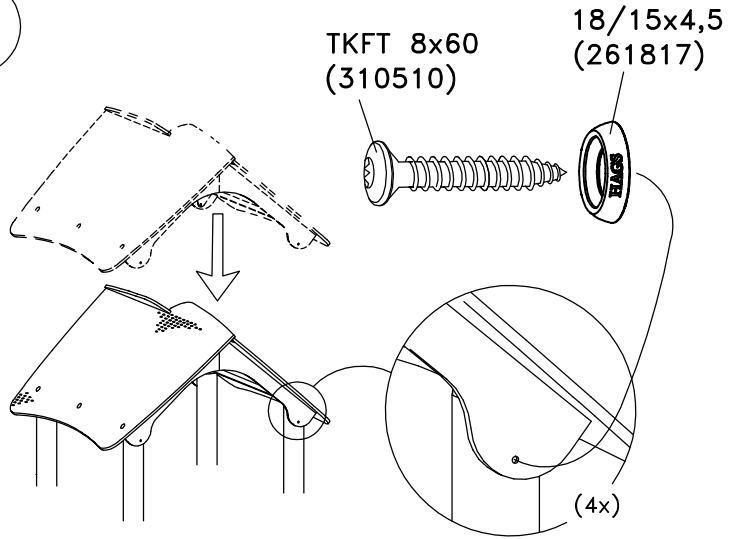

TYPE	HAGS NO.
 (2x) 1,37x1,85m	416465
 (4x) L=1,09m	418466
 (2x) L=1,52m	410437
	416438

HAGS ANEBY, SWEDEN
+46(0)380-47300
www.hags.com

Saddlerooft
R420 467
1(2)

 TJ  NN 2011-03-30 0

3

4

416438(1x)

HAGS		ANEBY, SWEDEN	
		+46(0)380-47300	
		www.hags.com	
Saddleroof			
R420 467			
2(2)			
	TJ		NN
2011-03-30		0	