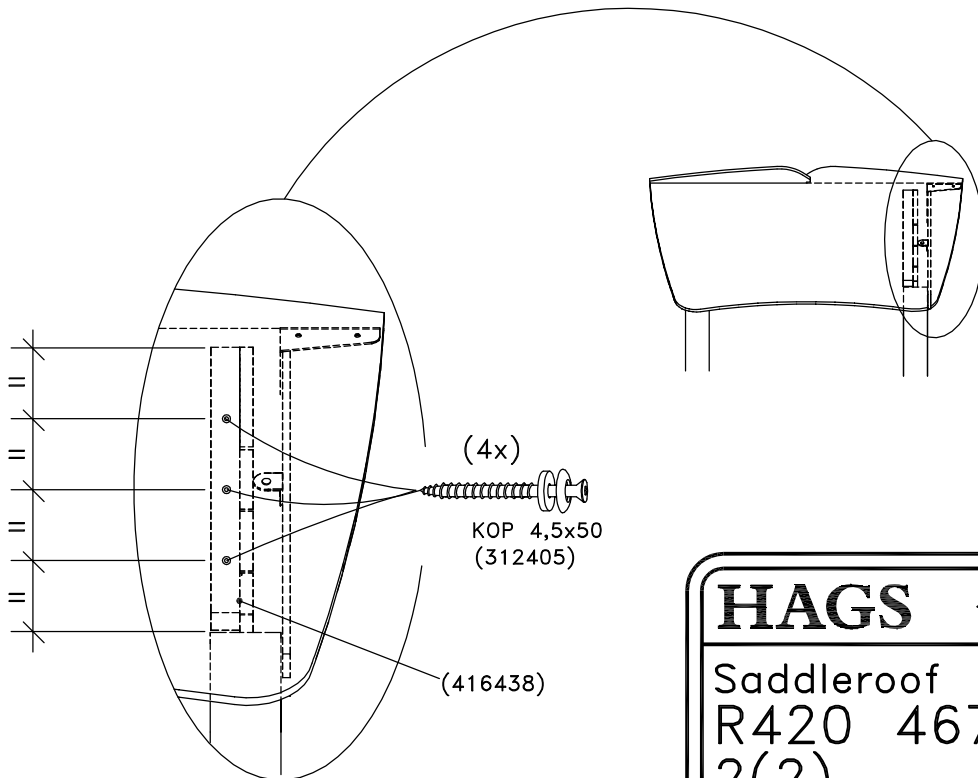

TYPE	HAGS NO.
 (2x) 1,37x1,85m	416465
 (4x) L=1,09m	418466
 (2x) L=1,52m	410437
	416438

HAGS ANEBY, SWEDEN
+46(0)380-47300
www.hags.com

Saddlerooft
R420 467
1(2)

 TJ  NN 2011-03-30 0

3

4

416438(1x)

HAGS		ANEBY, SWEDEN	
		+46(0)380-47300	
		www.hags.com	
Saddleroof			
R420 467			
2(2)			
	TJ		NN
2011-03-30		0	