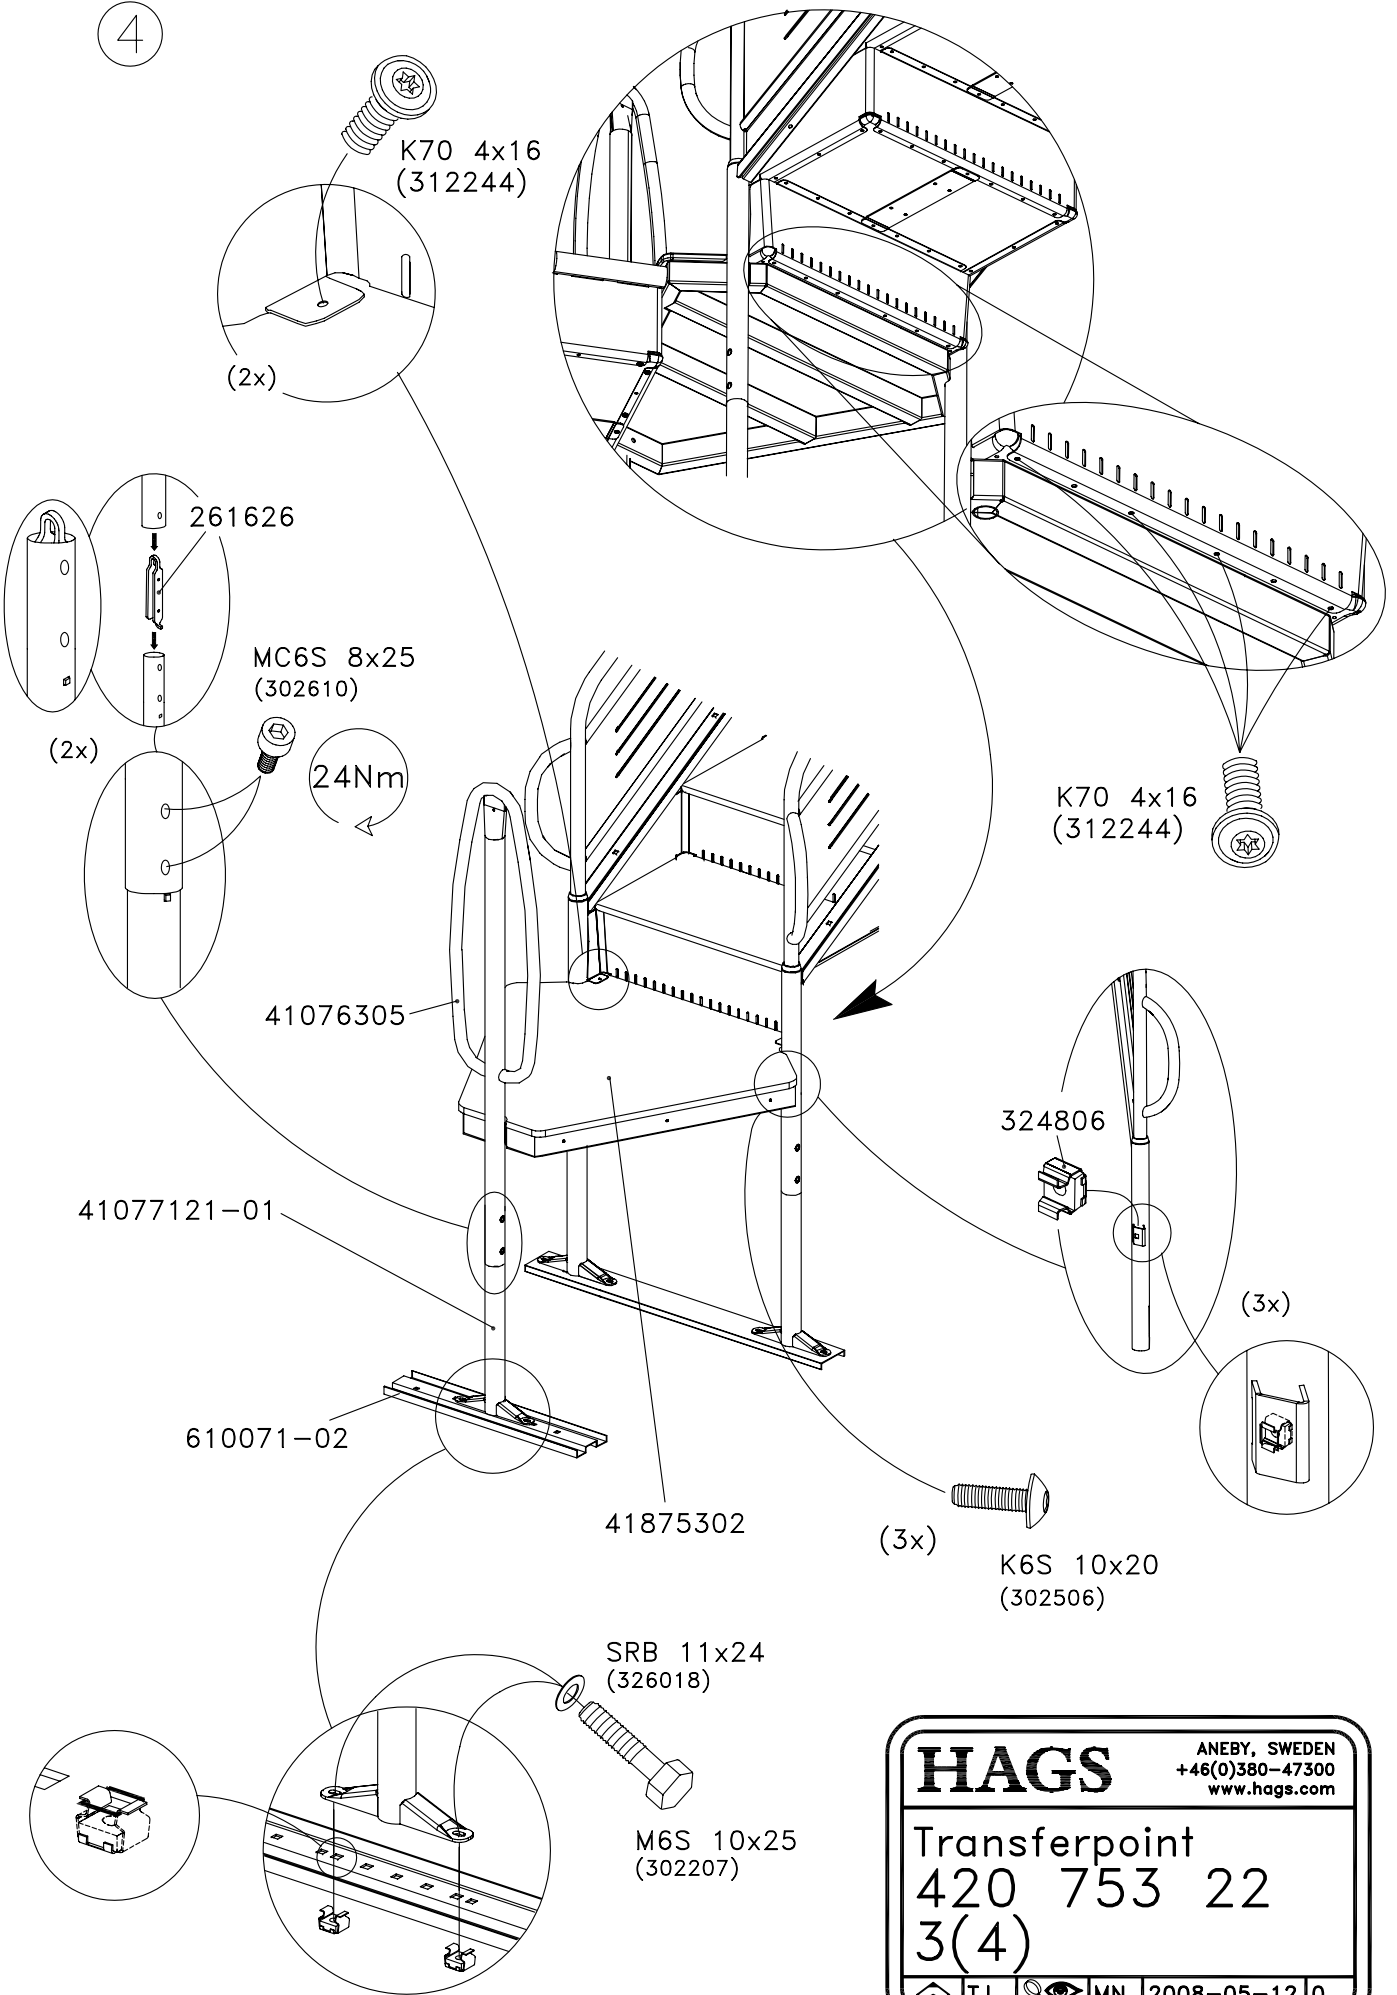

4

HAGS		ANEBY, SWEDEN	
		+46(0)380-47300	
		www.hags.com	
Transferpoint			
420 753 22			
3(4)			
	TJ		MN 2008-05-12 0