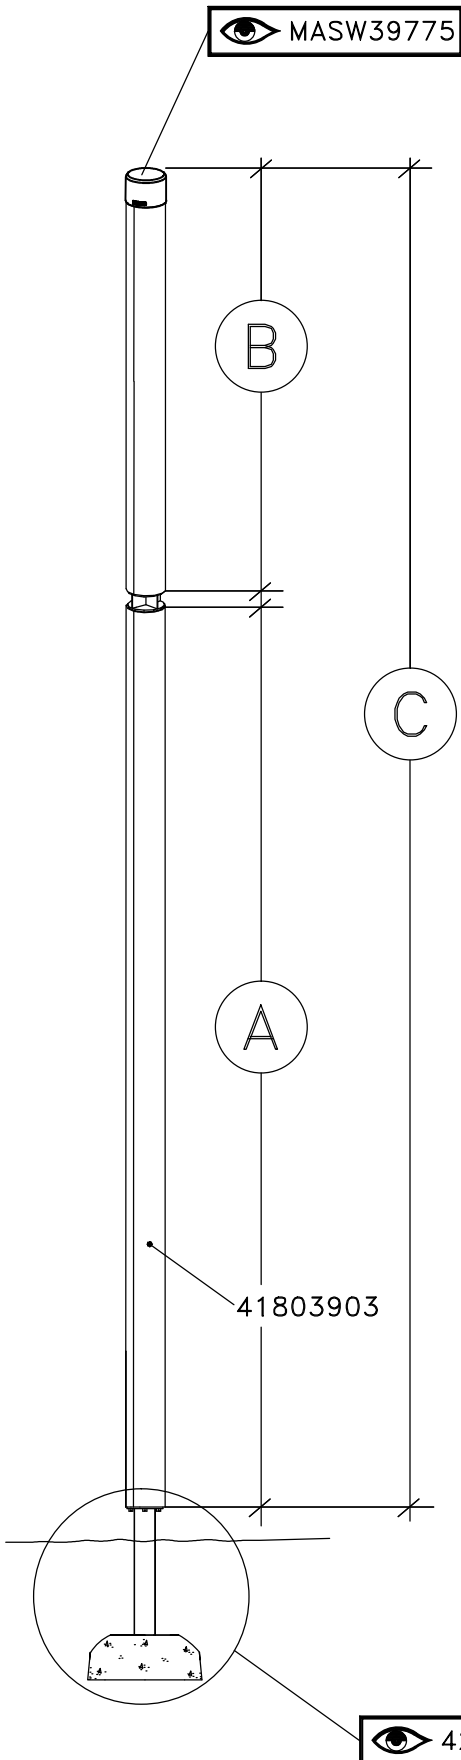

HAGS.NO	(A)
41803903	

HAGS.NO	TYPE	(B)
41800803		0,80m
41801003		0,97m
41801103		1,13m
41801303		1,30m
41801403		1,46m
41801603		1,63m
41801803		1,80m
41802003		1,97m
41802103		2,13m
41802303		2,30m
41802403		2,46m
41802603		2,63m
41802803		2,80m
41803003		2,97m
41803103		3,13m
41803303		3,30m
41803403		3,46m
41803603		3,63m
41803803		3,80m
41803903		3,95m
41804003		3,97m
41804103		4,13m
41804303		4,30m
41804403		4,46m
41804603		4,63m

(C)
4,80m
4,98m
5,13m
5,30m
5,46m
5,63m
5,80m
5,97m
6,13m
6,30m
6,46m
6,63m
6,80m
6,97m
7,13m
7,30m
7,46m
7,63m
7,80m
7,95m
7,97m
8,08m
8,30m
8,41m
8,58m

HAGS ANEBY, SWEDEN
+46(0)380-47300
www.hags.com

Post Joint - Wooden Post
448 039 03
1(2)

TJ ToB 2017-09-07 2

HAGS ANEBY, SWEDEN
+46(0)380-47300
www.hags.com

Post Joint - Wooden Post
448 039 03
2(2)

TJ ToB 2017-09-07 2