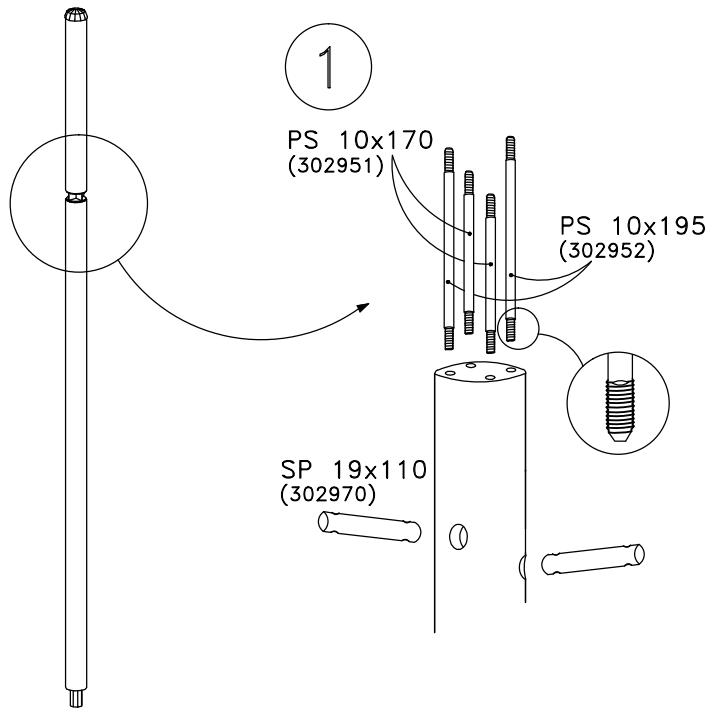

HAGS ANEBY, SWEDEN
+46(0)380-47300
www.hags.com

Post Joint - Wooden Post
448 039 03
2(2)

TJ ToB 2017-09-07 2