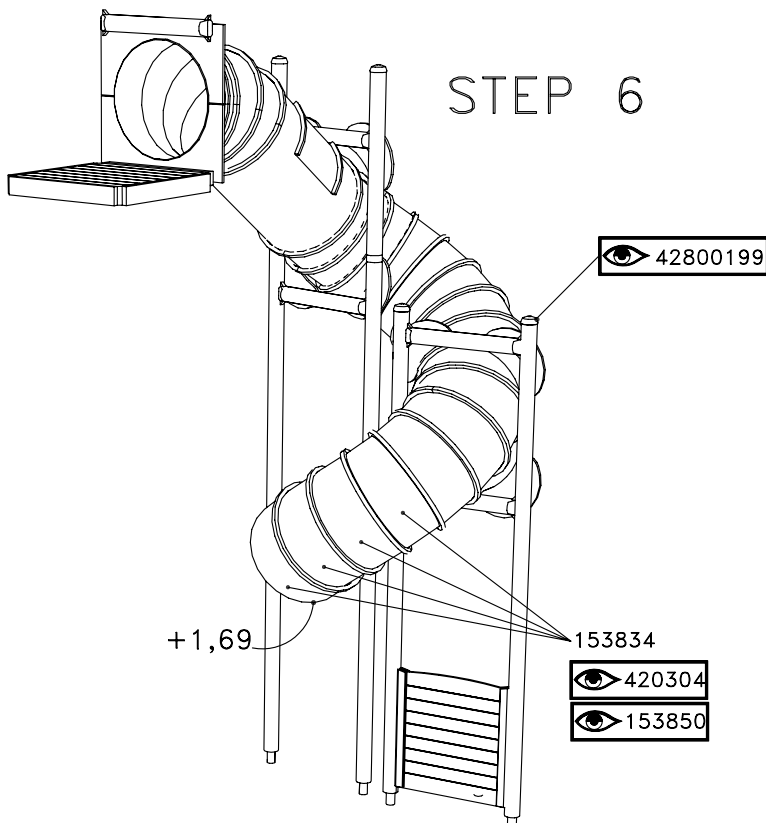

HAGS	ANEBY, SWEDEN +46(0)380-47300 www.hags.com
Tubular Slide	
420 381 03	
2(4)	
🏠 TJ	🔍 NN 2009-01-22 0

STEP 4

STEP 5

STEP 6

HAGS ANEBY, SWEDEN
+46(0)380-47300
www.hags.com

422 381 03

HAGS ANEBY, SWEDEN
+46(0)380-47300
www.hags.com