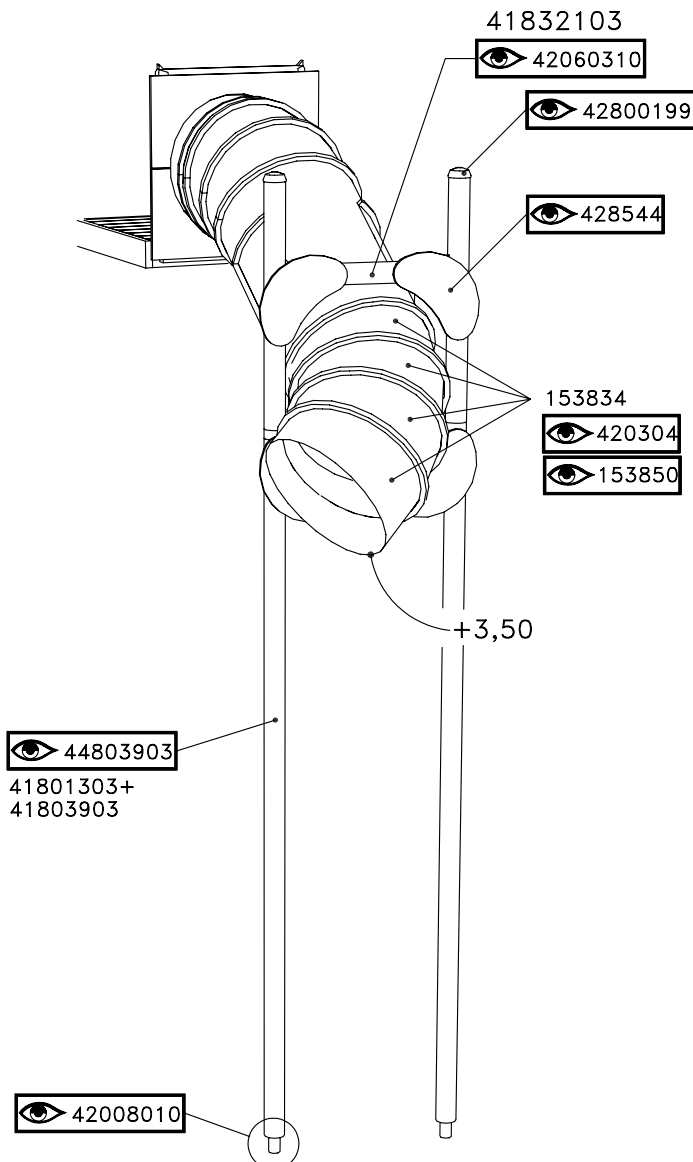

STEP 3

HAGS	ANEBY, SWEDEN +46(0)380-47300 www.hags.com
422 381 03	

HAGS	ANEBY, SWEDEN +46(0)380-47300 www.hags.com
424 381 03	

HAGS	ANEBY, SWEDEN +46(0)380-47300 www.hags.com
Tubular Slide	
420 381 03	
2(4)	
🏠 TJ	🔍 NN 2009-01-22 | 0