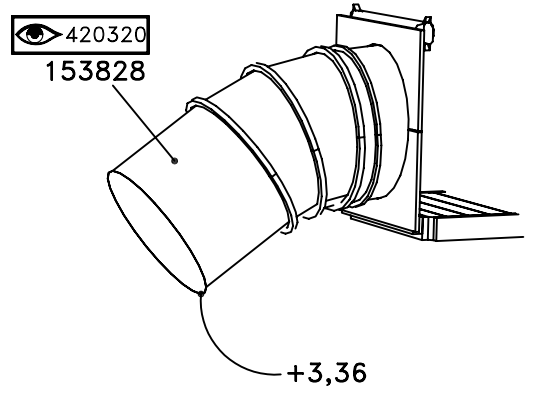

STEP 1

STEP 2

STEP 3

STEP 4

HAGS	ANEBY, SWEDEN +46(0)380-47300 www.hags.com
422 358 03	

HAGS	ANEBY, SWEDEN +46(0)380-47300 www.hags.com
424 358 03	

HAGS	ANEBY, SWEDEN +46(0)380-47300 www.hags.com
Tubular slide	
420 358 03	
2(3)	
	TJ
NN	2009-02-10 | 0