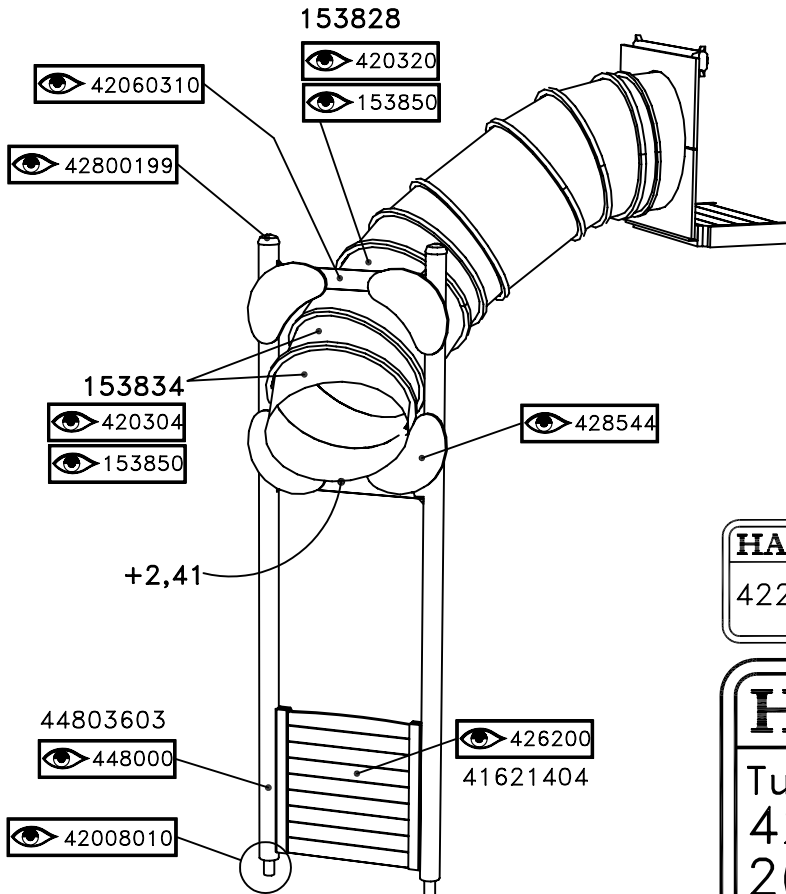

STEP 4

HAGS	ANEBY, SWEDEN +46(0)380-47300 www.hags.com
422 358 03	

HAGS	ANEBY, SWEDEN +46(0)380-47300 www.hags.com
424 358 03	

HAGS	ANEBY, SWEDEN +46(0)380-47300 www.hags.com
Tubular slide	
420 358 03	
2(3)	
	TJ
NN	2009-02-10 | 0