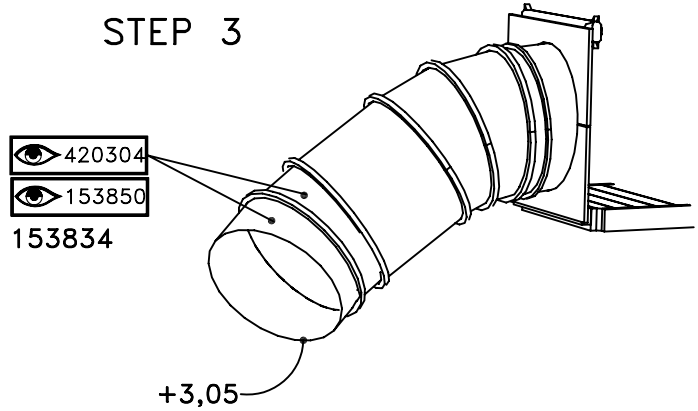

HAGS ANEBY, SWEDEN
+46(0)380-47300
www.hags.com

Tubular slide
420 358 03
1(3)

TJ NN 2009-02-10 0

STEP 1

STEP 2

STEP 3

STEP 4

HAGS	ANEBY, SWEDEN +46(0)380-47300 www.hags.com
422 358 03	