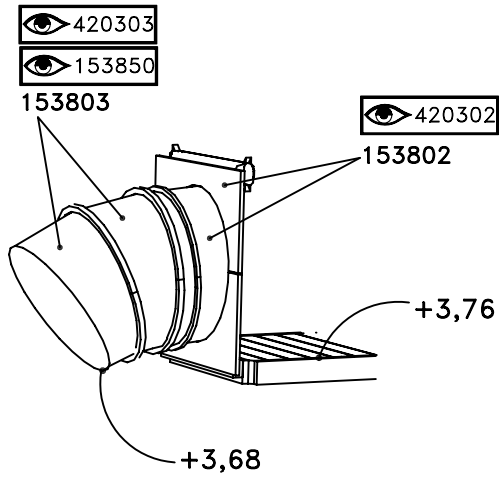

STEP 1

STEP 2

STEP 3

STEP 4

HAGS	ANEBY, SWEDEN +46(0)380-47300 www.hags.com
422 358 03	

HAGS	ANEBY, SWEDEN +46(0)380-47300 www.hags.com
424 358 03	

HAGS	ANEBY, SWEDEN +46(0)380-47300 www.hags.com
Tubular slide	
420 358 03	
2(3)	
	TJ
NN	2009-02-10 | 0