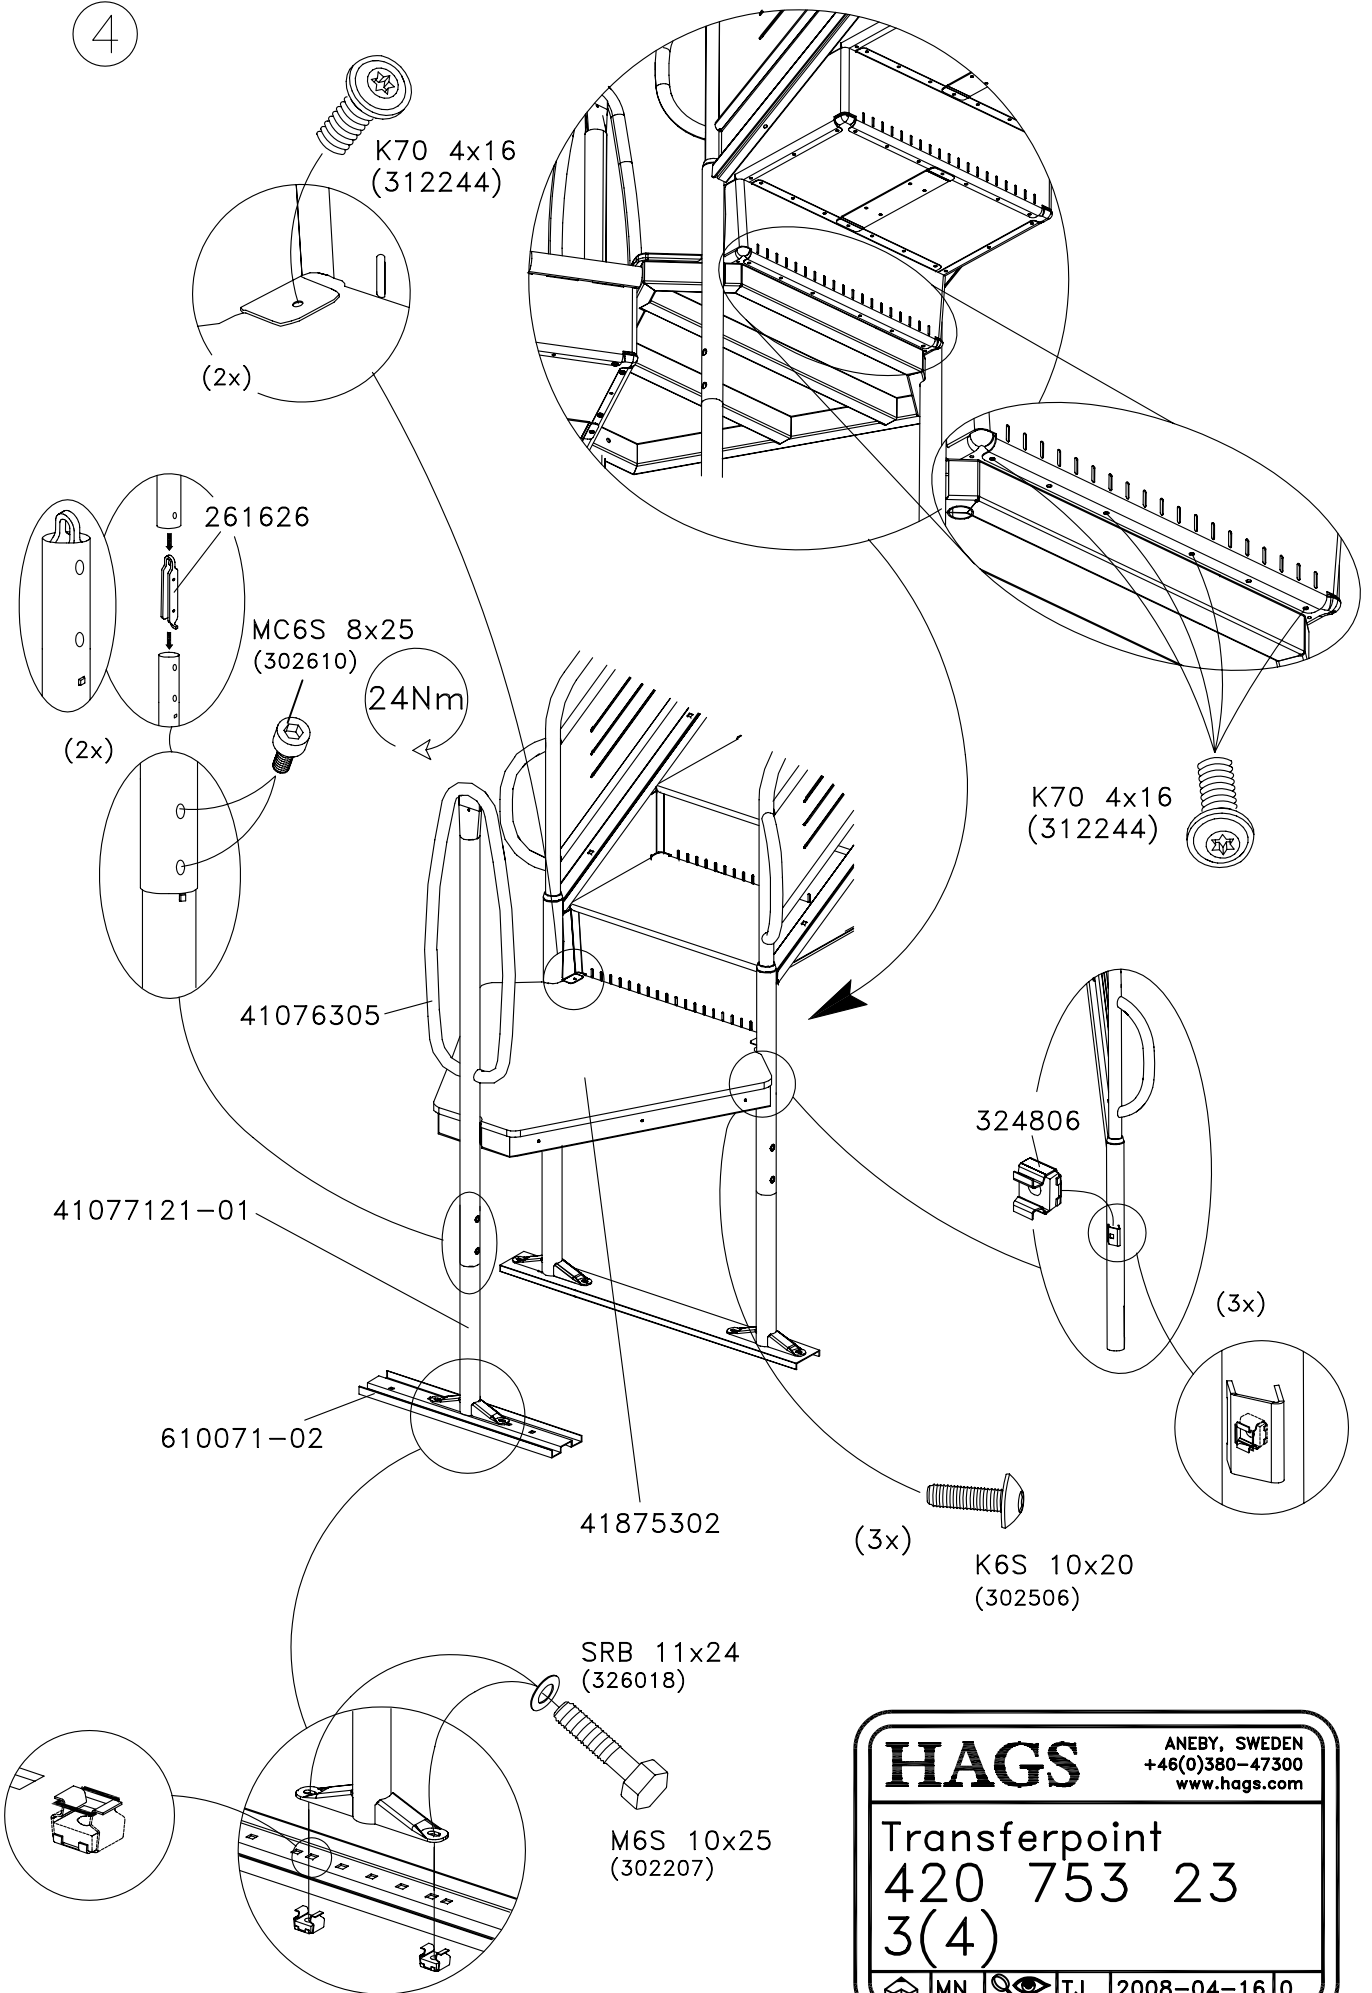

4

HAGS		ANEBY, SWEDEN	
		+46(0)380-47300	
		www.hags.com	
Transferpoint			
420 753 23			
3(4)			
	MN		TJ
2008-04-16 0