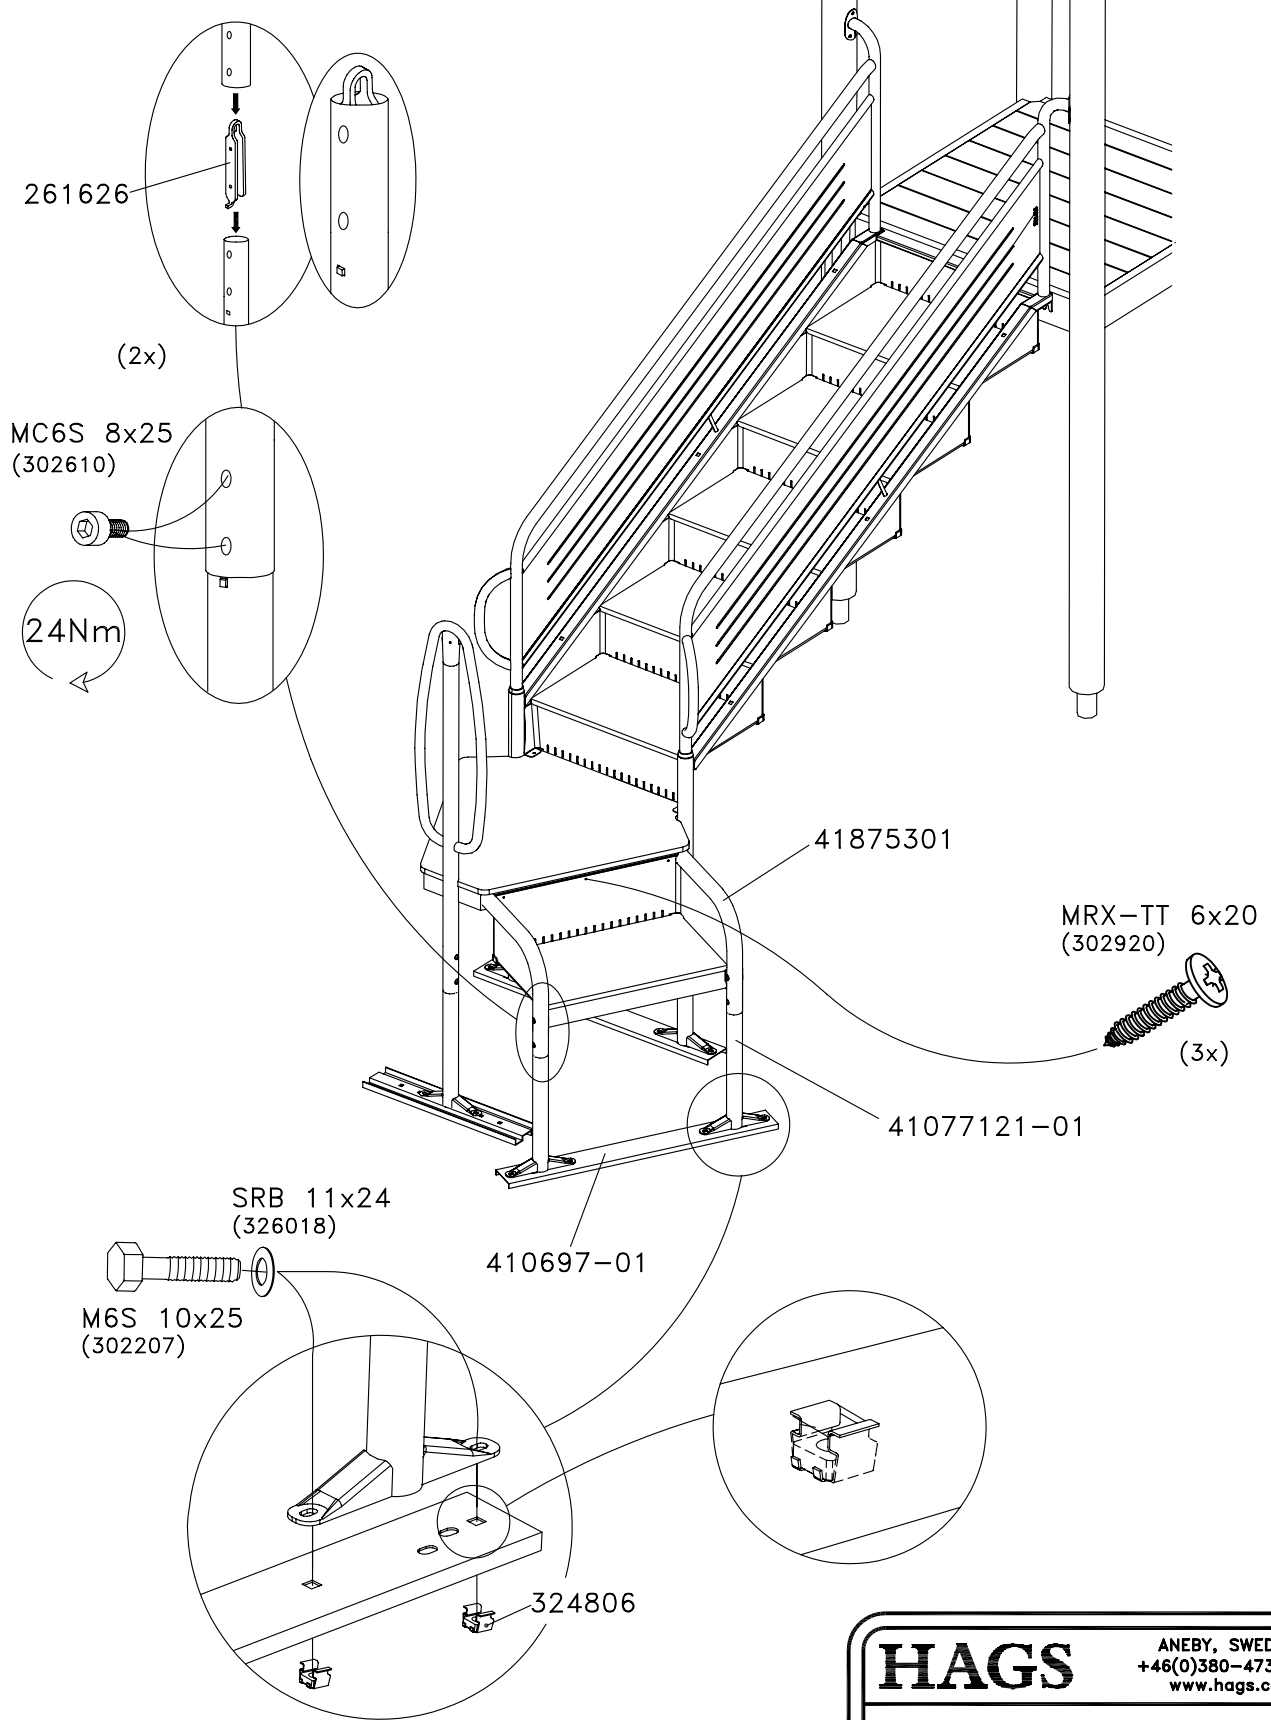

5

HAGS		ANEBY, SWEDEN	
		+46(0)380-47300	
		www.hags.com	
Transferpoint			
420 753 23			
4(4)			
	MN		TJ
2008-04-16 | 0