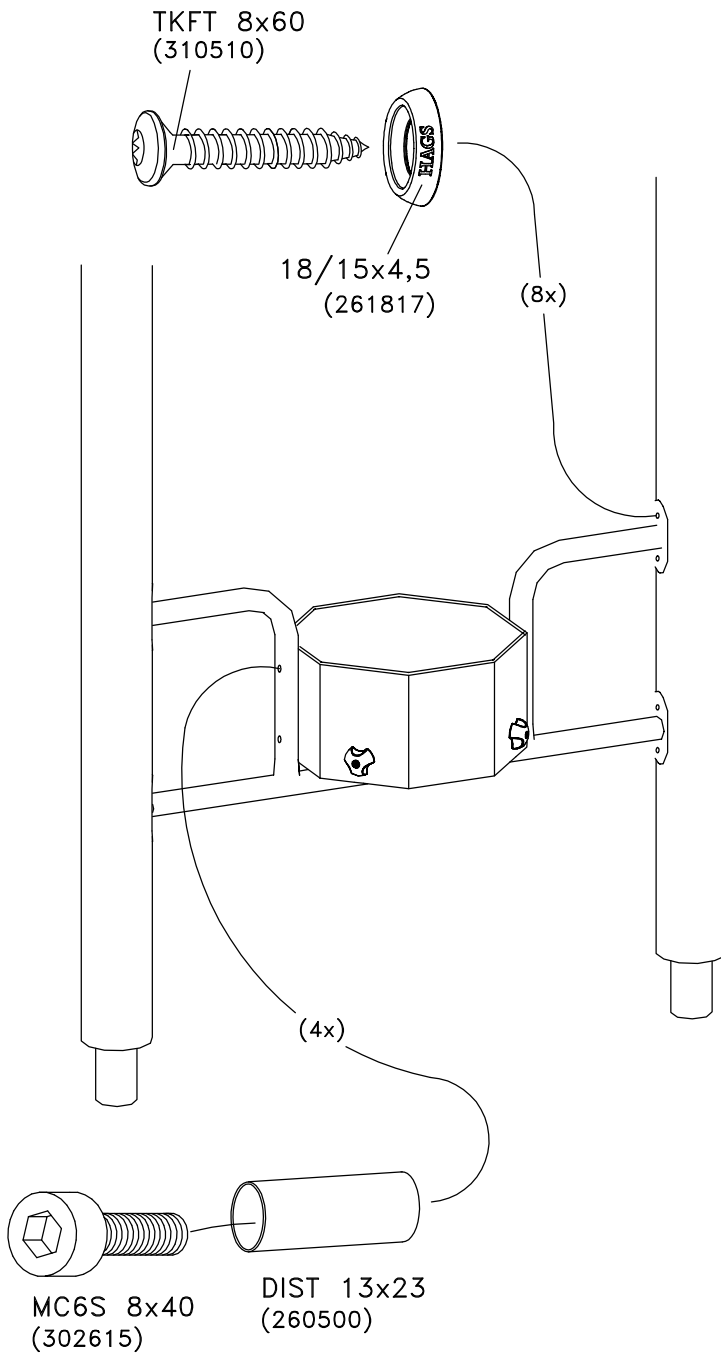

| TYPE | HAGS NO. |
|---|-----------|
|  | 410948-02 |
|  0.89x0.25m | 410956 |

| | | | |
|---|----|---|-----------------|
| HAGS | | ANEBY, SWEDEN +46(0)380-47300 www.hags.com | |
| Labyrinth Game | | | |
| 420 948 | | | |
| 1(1) | | | |
|  | NN |  | MN 2010-10-05 0 |