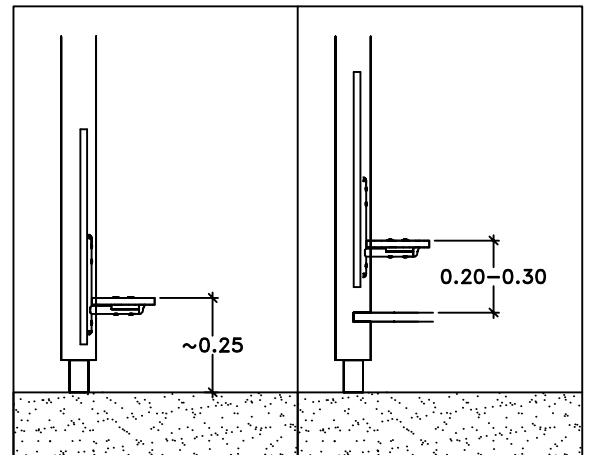

1

TYPE	HAGS NO.
 0.62x0.20m	8025935
 (2x) 0.29x0.17m	410648
	HPL

2

3

HAGS ANEBY, SWEDEN
+46(0)380-47300
www.hags.com

Bench
6963 05H
1(1)

  NN 2011-04-14 | 1