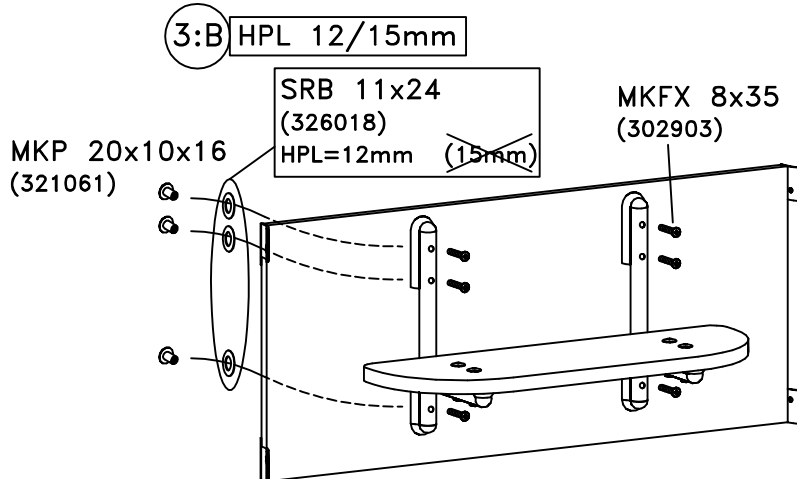

1

TYPE	HAGS NO.
 0.62x0.20m	8025935
 (2x) 0.29x0.17m	410648
	HPL

2

3

HAGS ANEBY, SWEDEN
+46(0)380-47300
www.hags.com

Bench
6963 05H
1(1)

  NN 2011-04-14 | 1