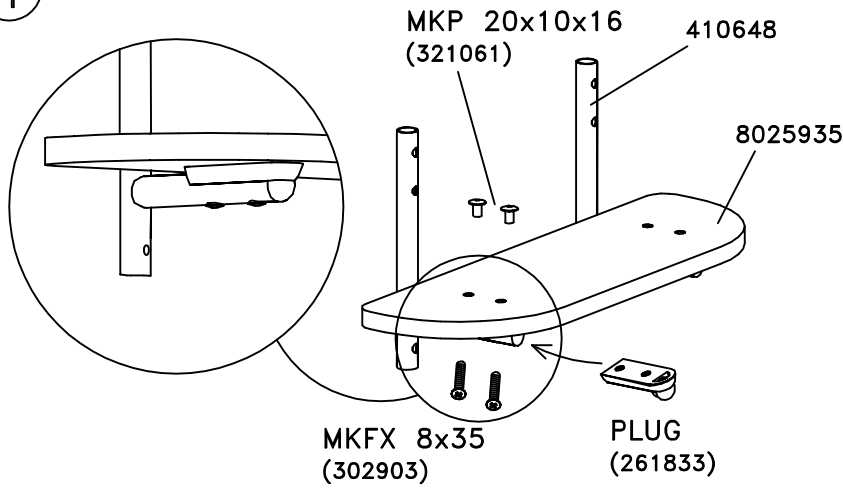

1

TYPE	HAGS NO.
 0.62x0.20m	8025935
 (2x) 0.29x0.17m	410648
	HPL

2

3

HAGS ANEBY, SWEDEN
+46(0)380-47300
www.hags.com

Bench
6963 05H
1(1)

  NN 2011-04-14 | 1