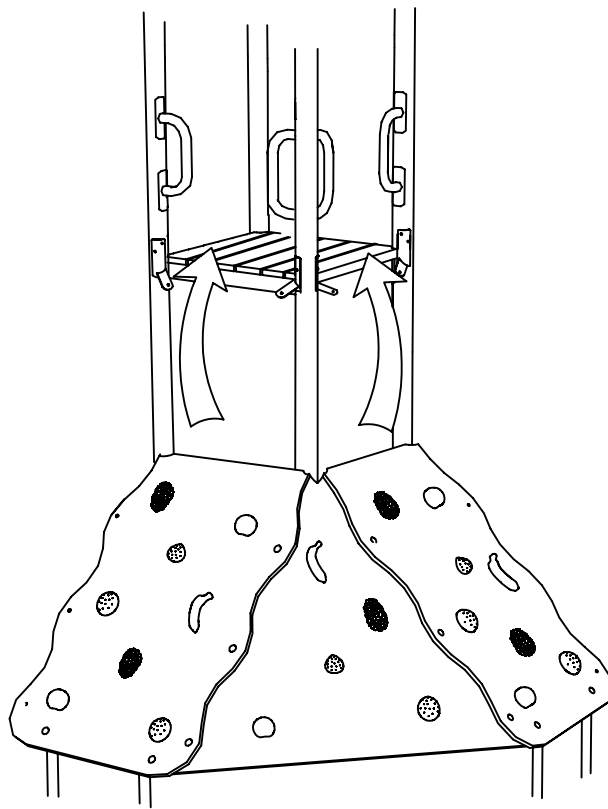

Climbing Wall  
6732 10 OM  
1(3)

MN TJ 2009-08-25 2

2

3

4

5

|               |    |                 |    |
|---------------|----|-----------------|----|
| <b>HAGS</b>   |    | ANEBY, SWEDEN   |    |
|               |    | +46(0)380-47300 |    |
|               |    | www.hags.com    |    |
| Climbing Wall |    |                 |    |
| 6732 10 OM    |    |                 |    |
| 3(3)          |    |                 |    |
|               | MN |                 | TJ |
| 2009-08-25    |    | 2               |    |