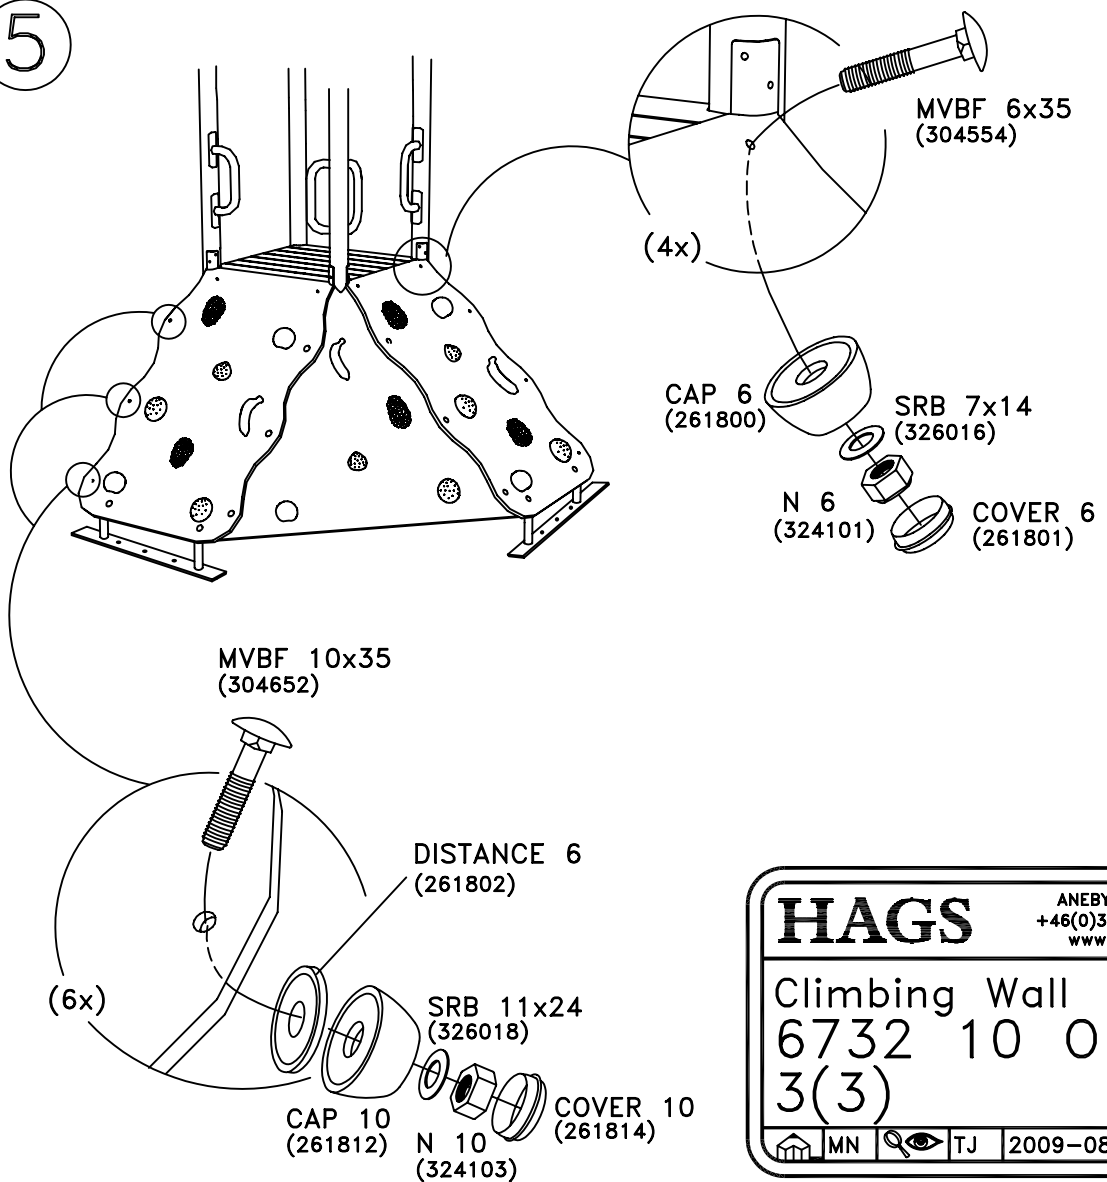

Climbing Wall  
6732 10 OM  
1(3)

MN TJ 2009-08-25 2

2

3

4

5

|               |    |                 |    |
|---------------|----|-----------------|----|
| <b>HAGS</b>   |    | ANEBY, SWEDEN   |    |
|               |    | +46(0)380-47300 |    |
|               |    | www.hags.com    |    |
| Climbing Wall |    |                 |    |
| 6732 10 OM    |    |                 |    |
| 3(3)          |    |                 |    |
|               | MN |                 | TJ |
| 2009-08-25    |    | 2               |    |