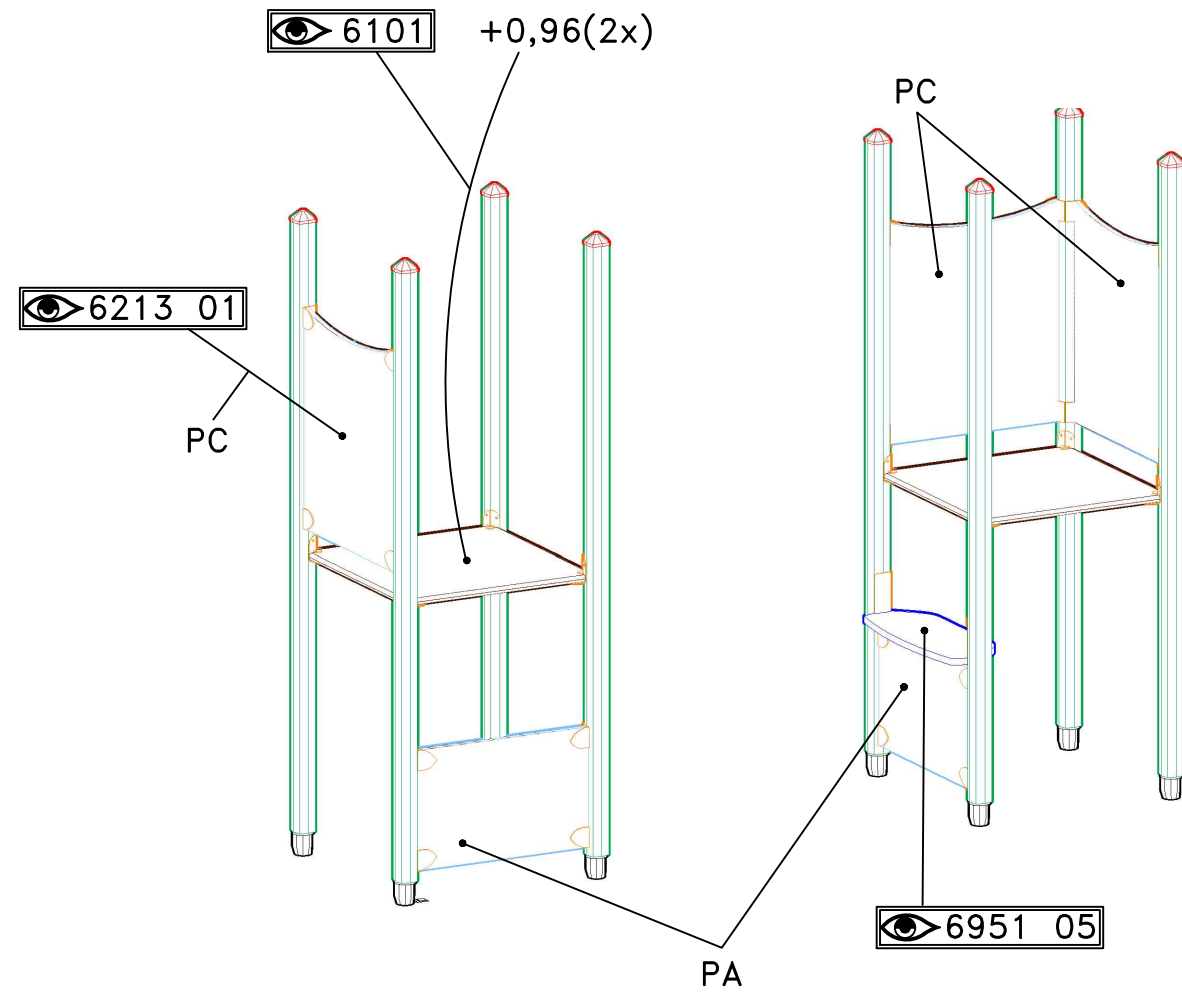

Step by Step UNIMINI

STEP 1

STEP 2

HAGS	ANEBY, SWEDEN
	+46(0)380-47300 www.hags.com
UniMini Kyri	
MASW40508	
2/2	
EF	0+