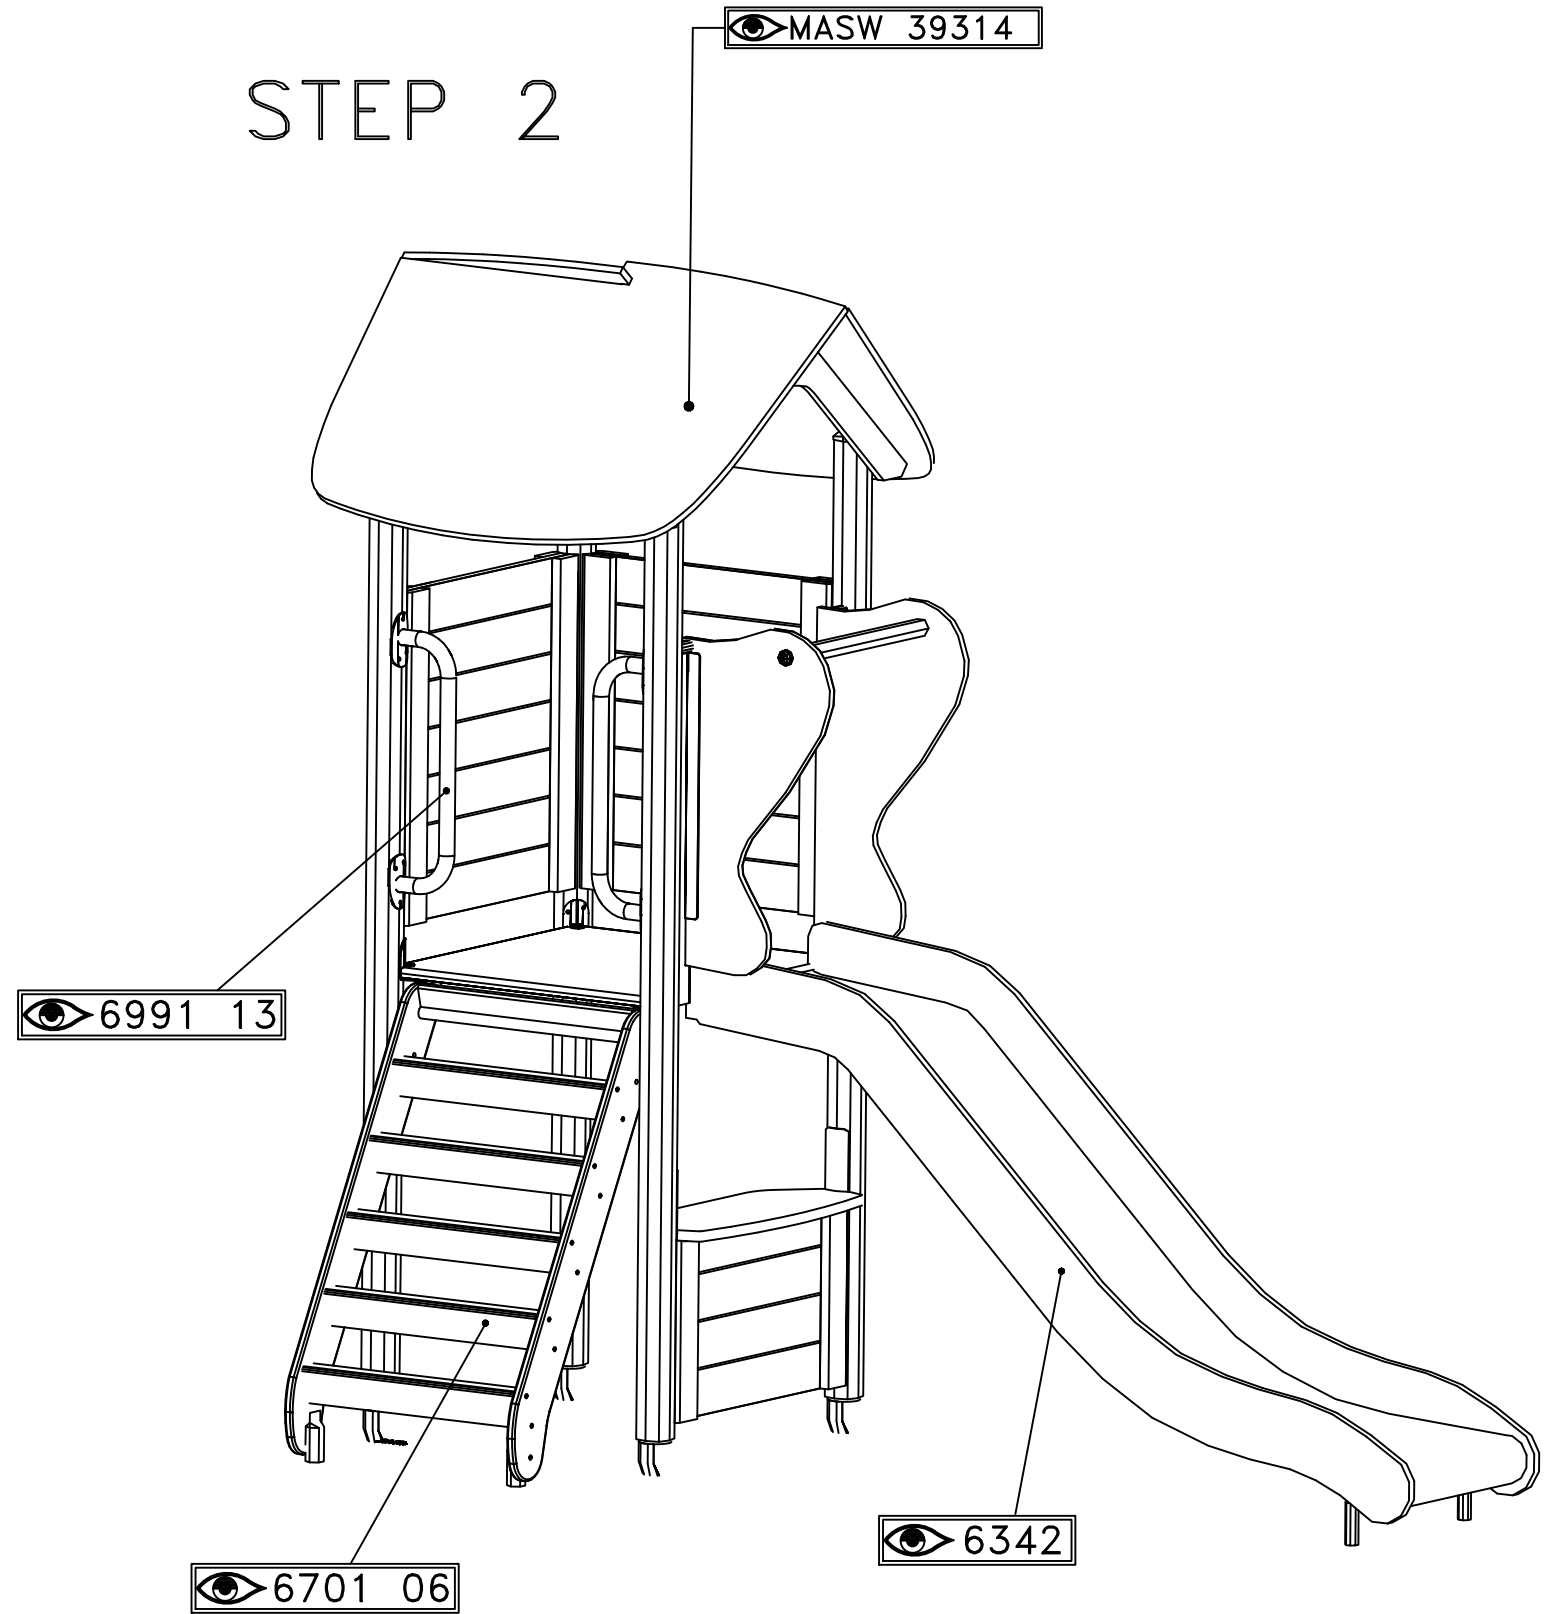

Step by Step UNIMINI

STEP 1

STEP 2

HAGS ANEBY, SWEDEN
+46(0)380-47300
www.hags.com

UniMini Eima
MASW40542
2/2

EF - - 1+