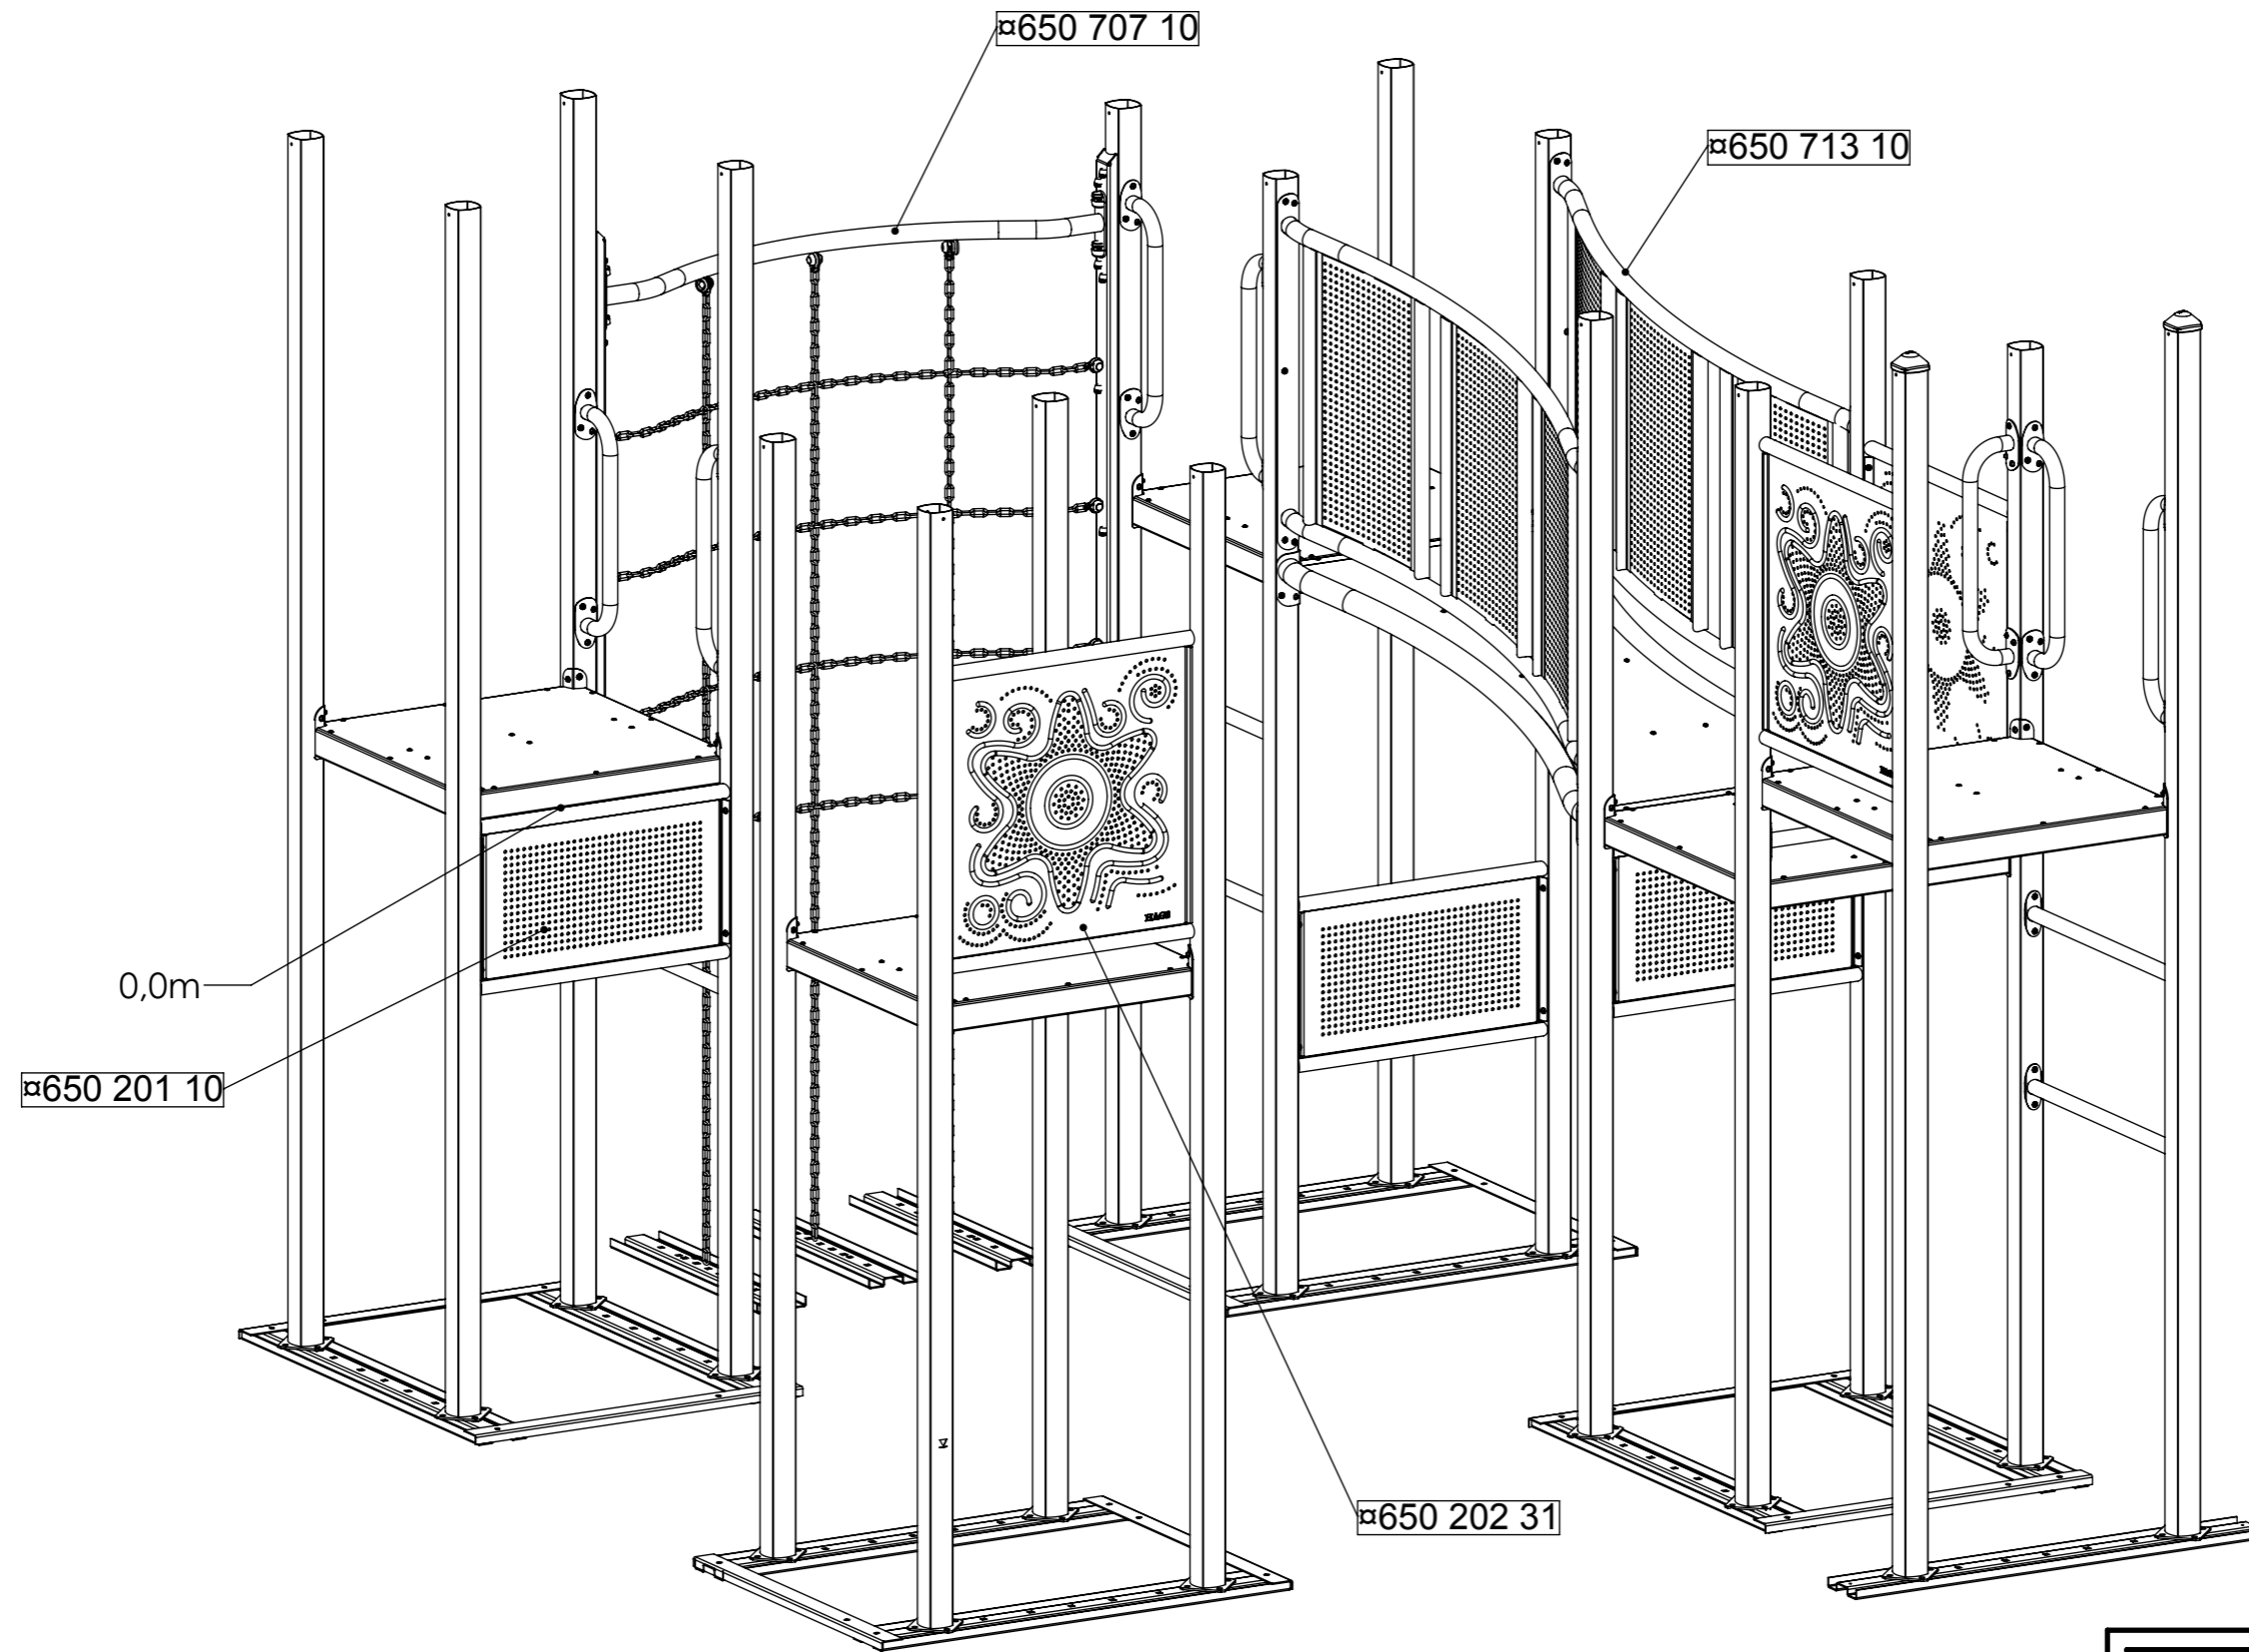

HAGS		ANEBY, SWEDEN	
		+46(0)380-47300	
		www.hags.com	
Solux			
600 125			
3 (6)			
	TJ		NN
2008-09-01		0