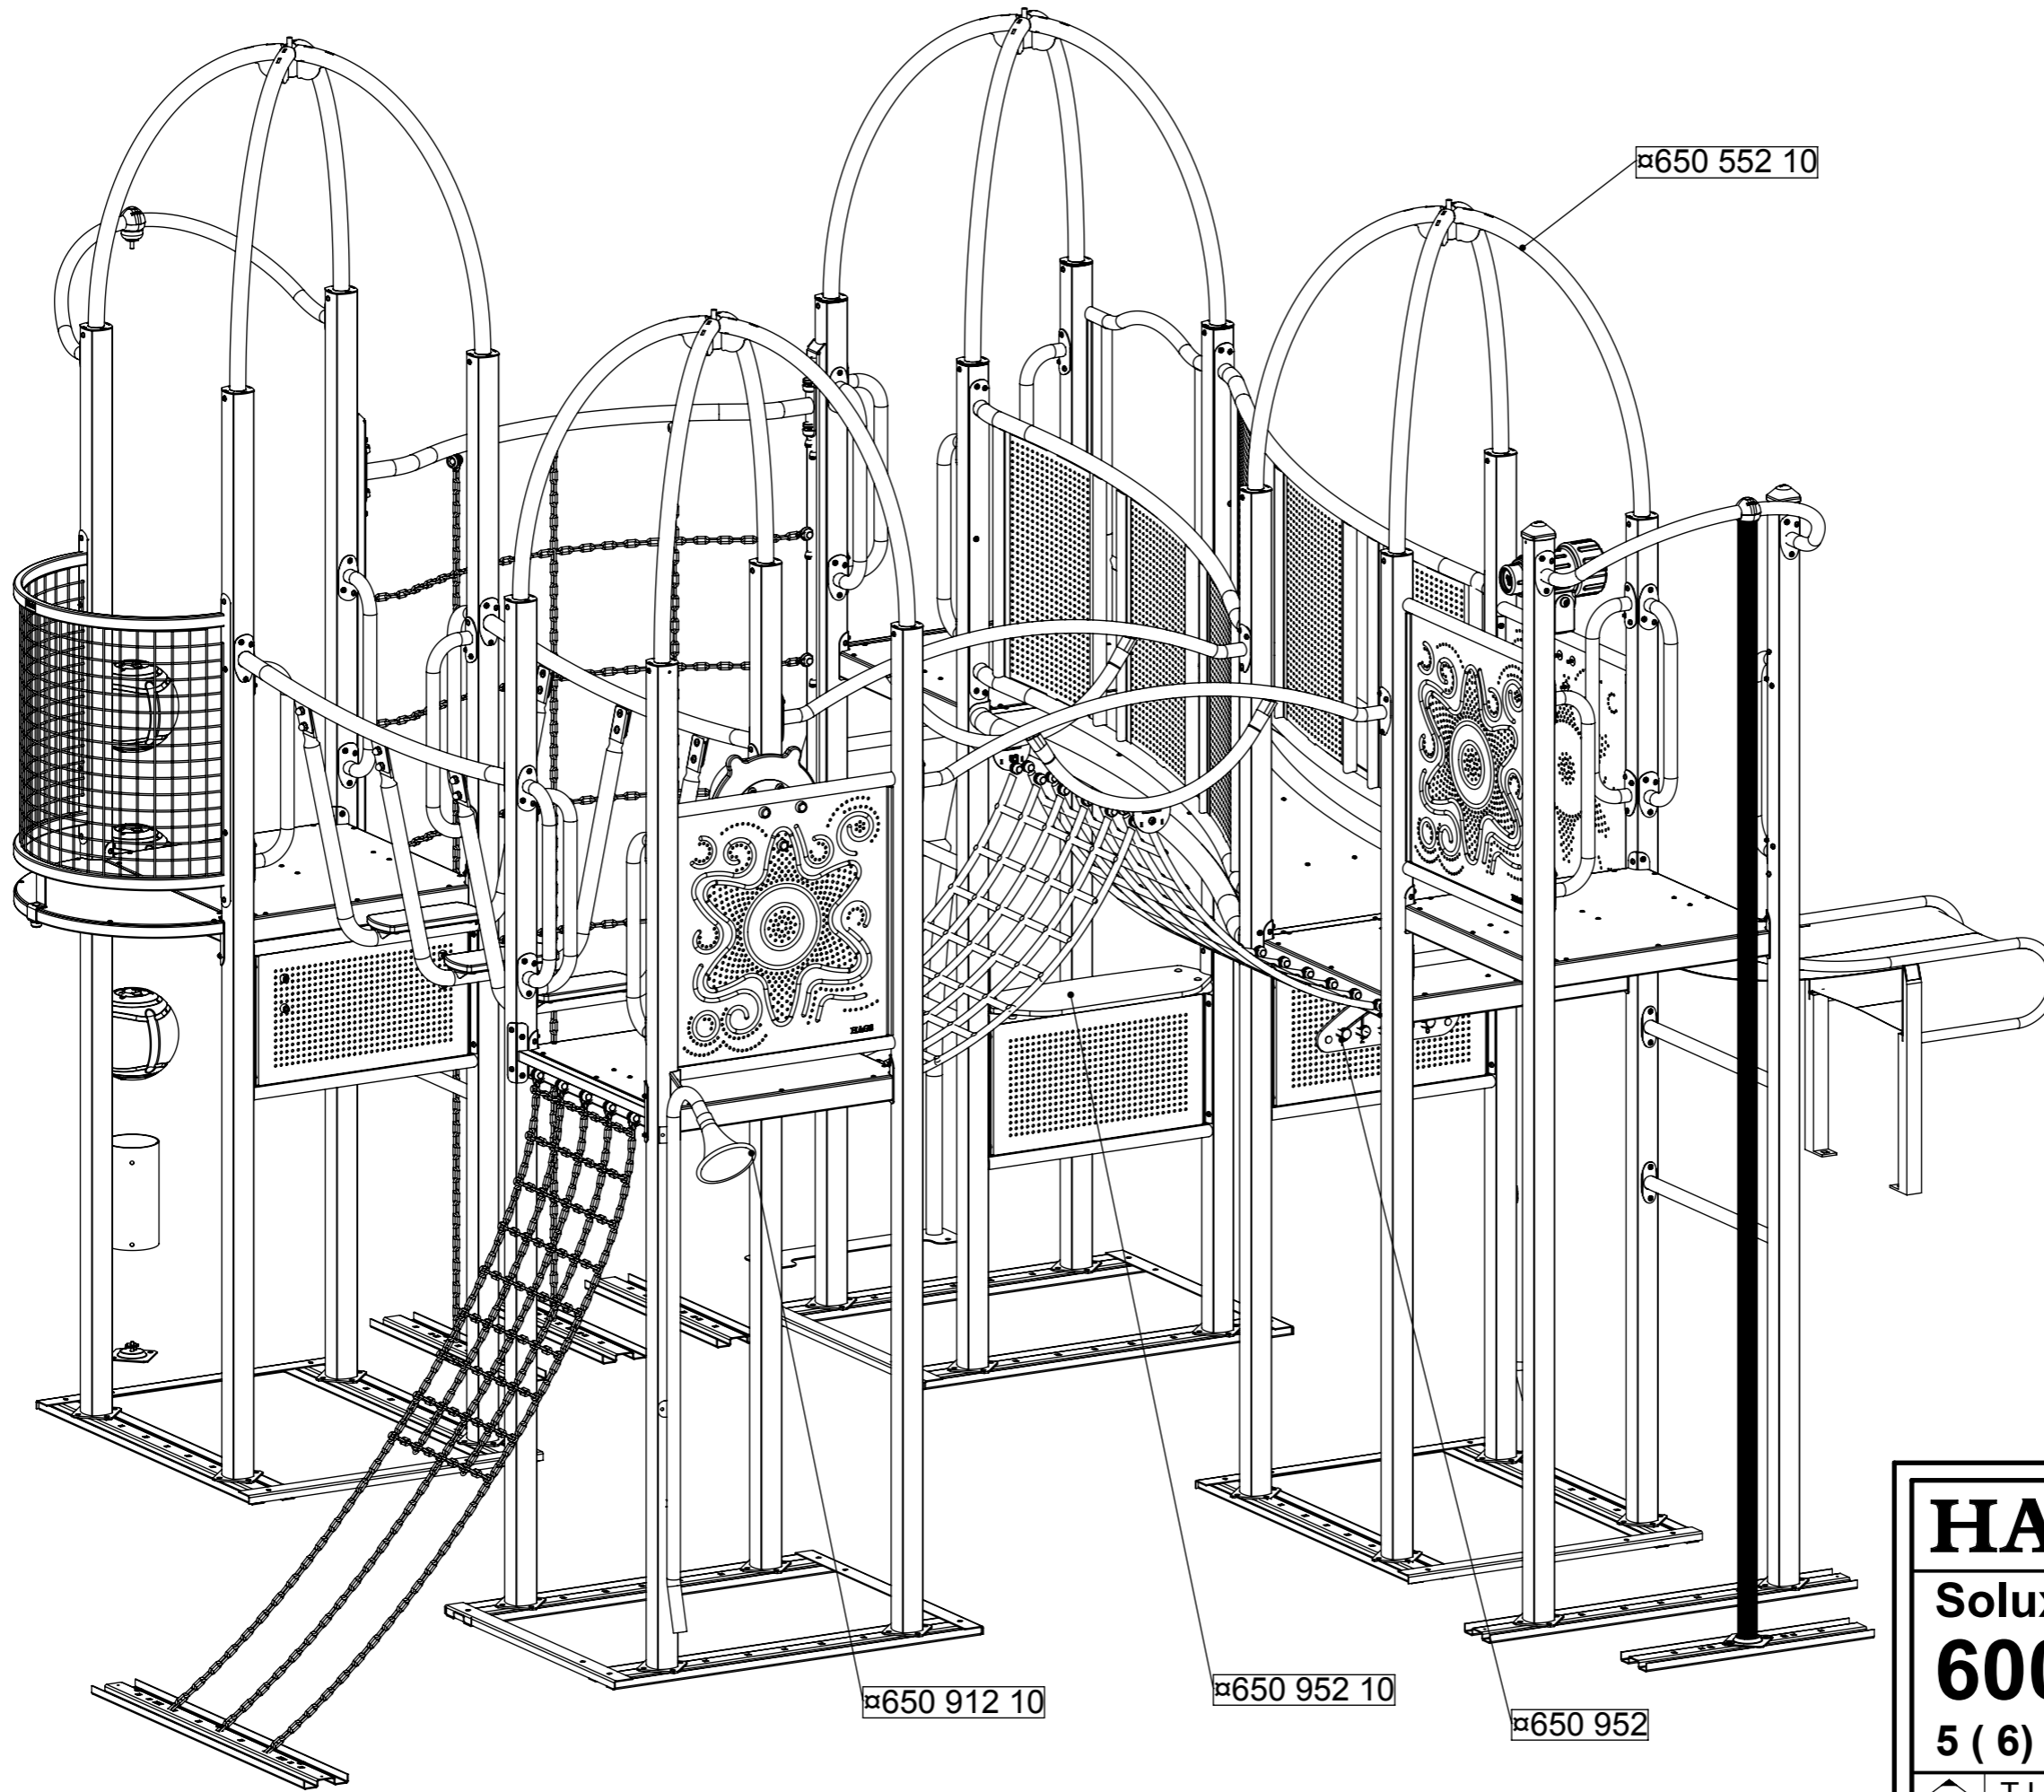

HAGS	ANEBY, SWEDEN
	+46(0)380-47300 www.hags.com
Solux	
600 125	
5 (6)	
TJ NN	2008-09-01 0