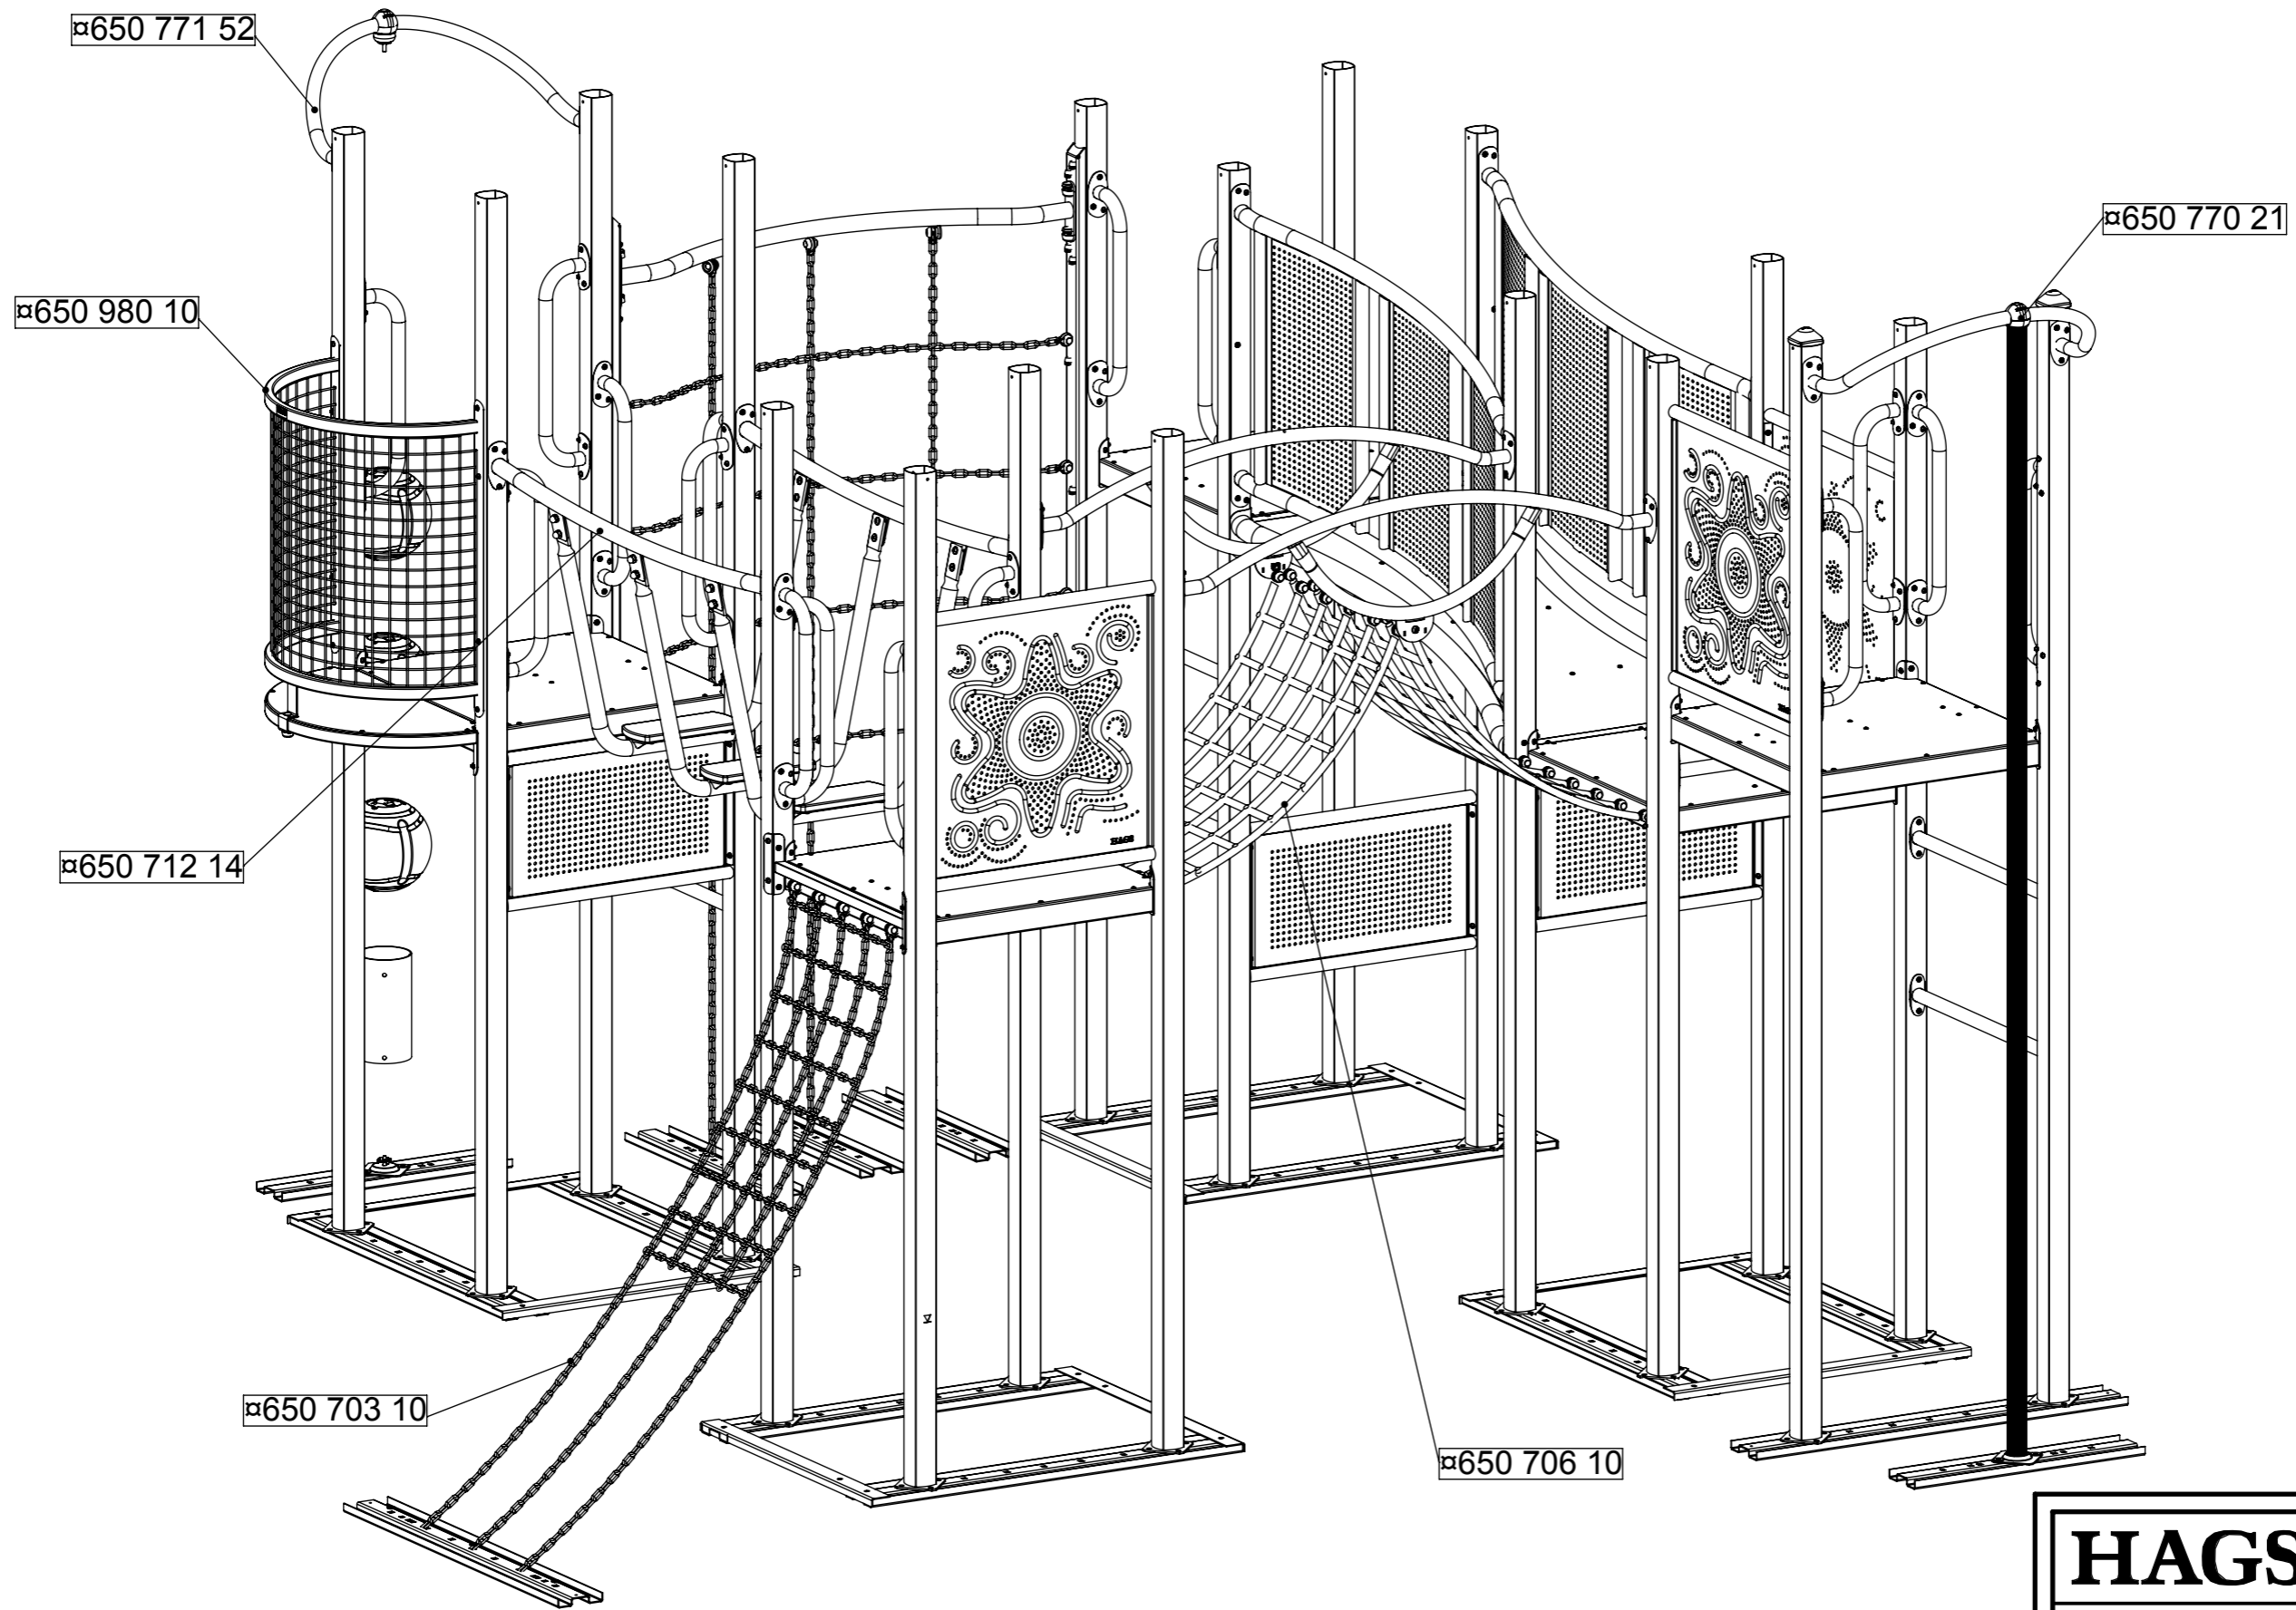

HAGS		ANEBY, SWEDEN	
		+46(0)380-47300	
		www.hags.com	
Solux			
600 125			
4 (6)			
	TJ		NN
2008-09-01		0