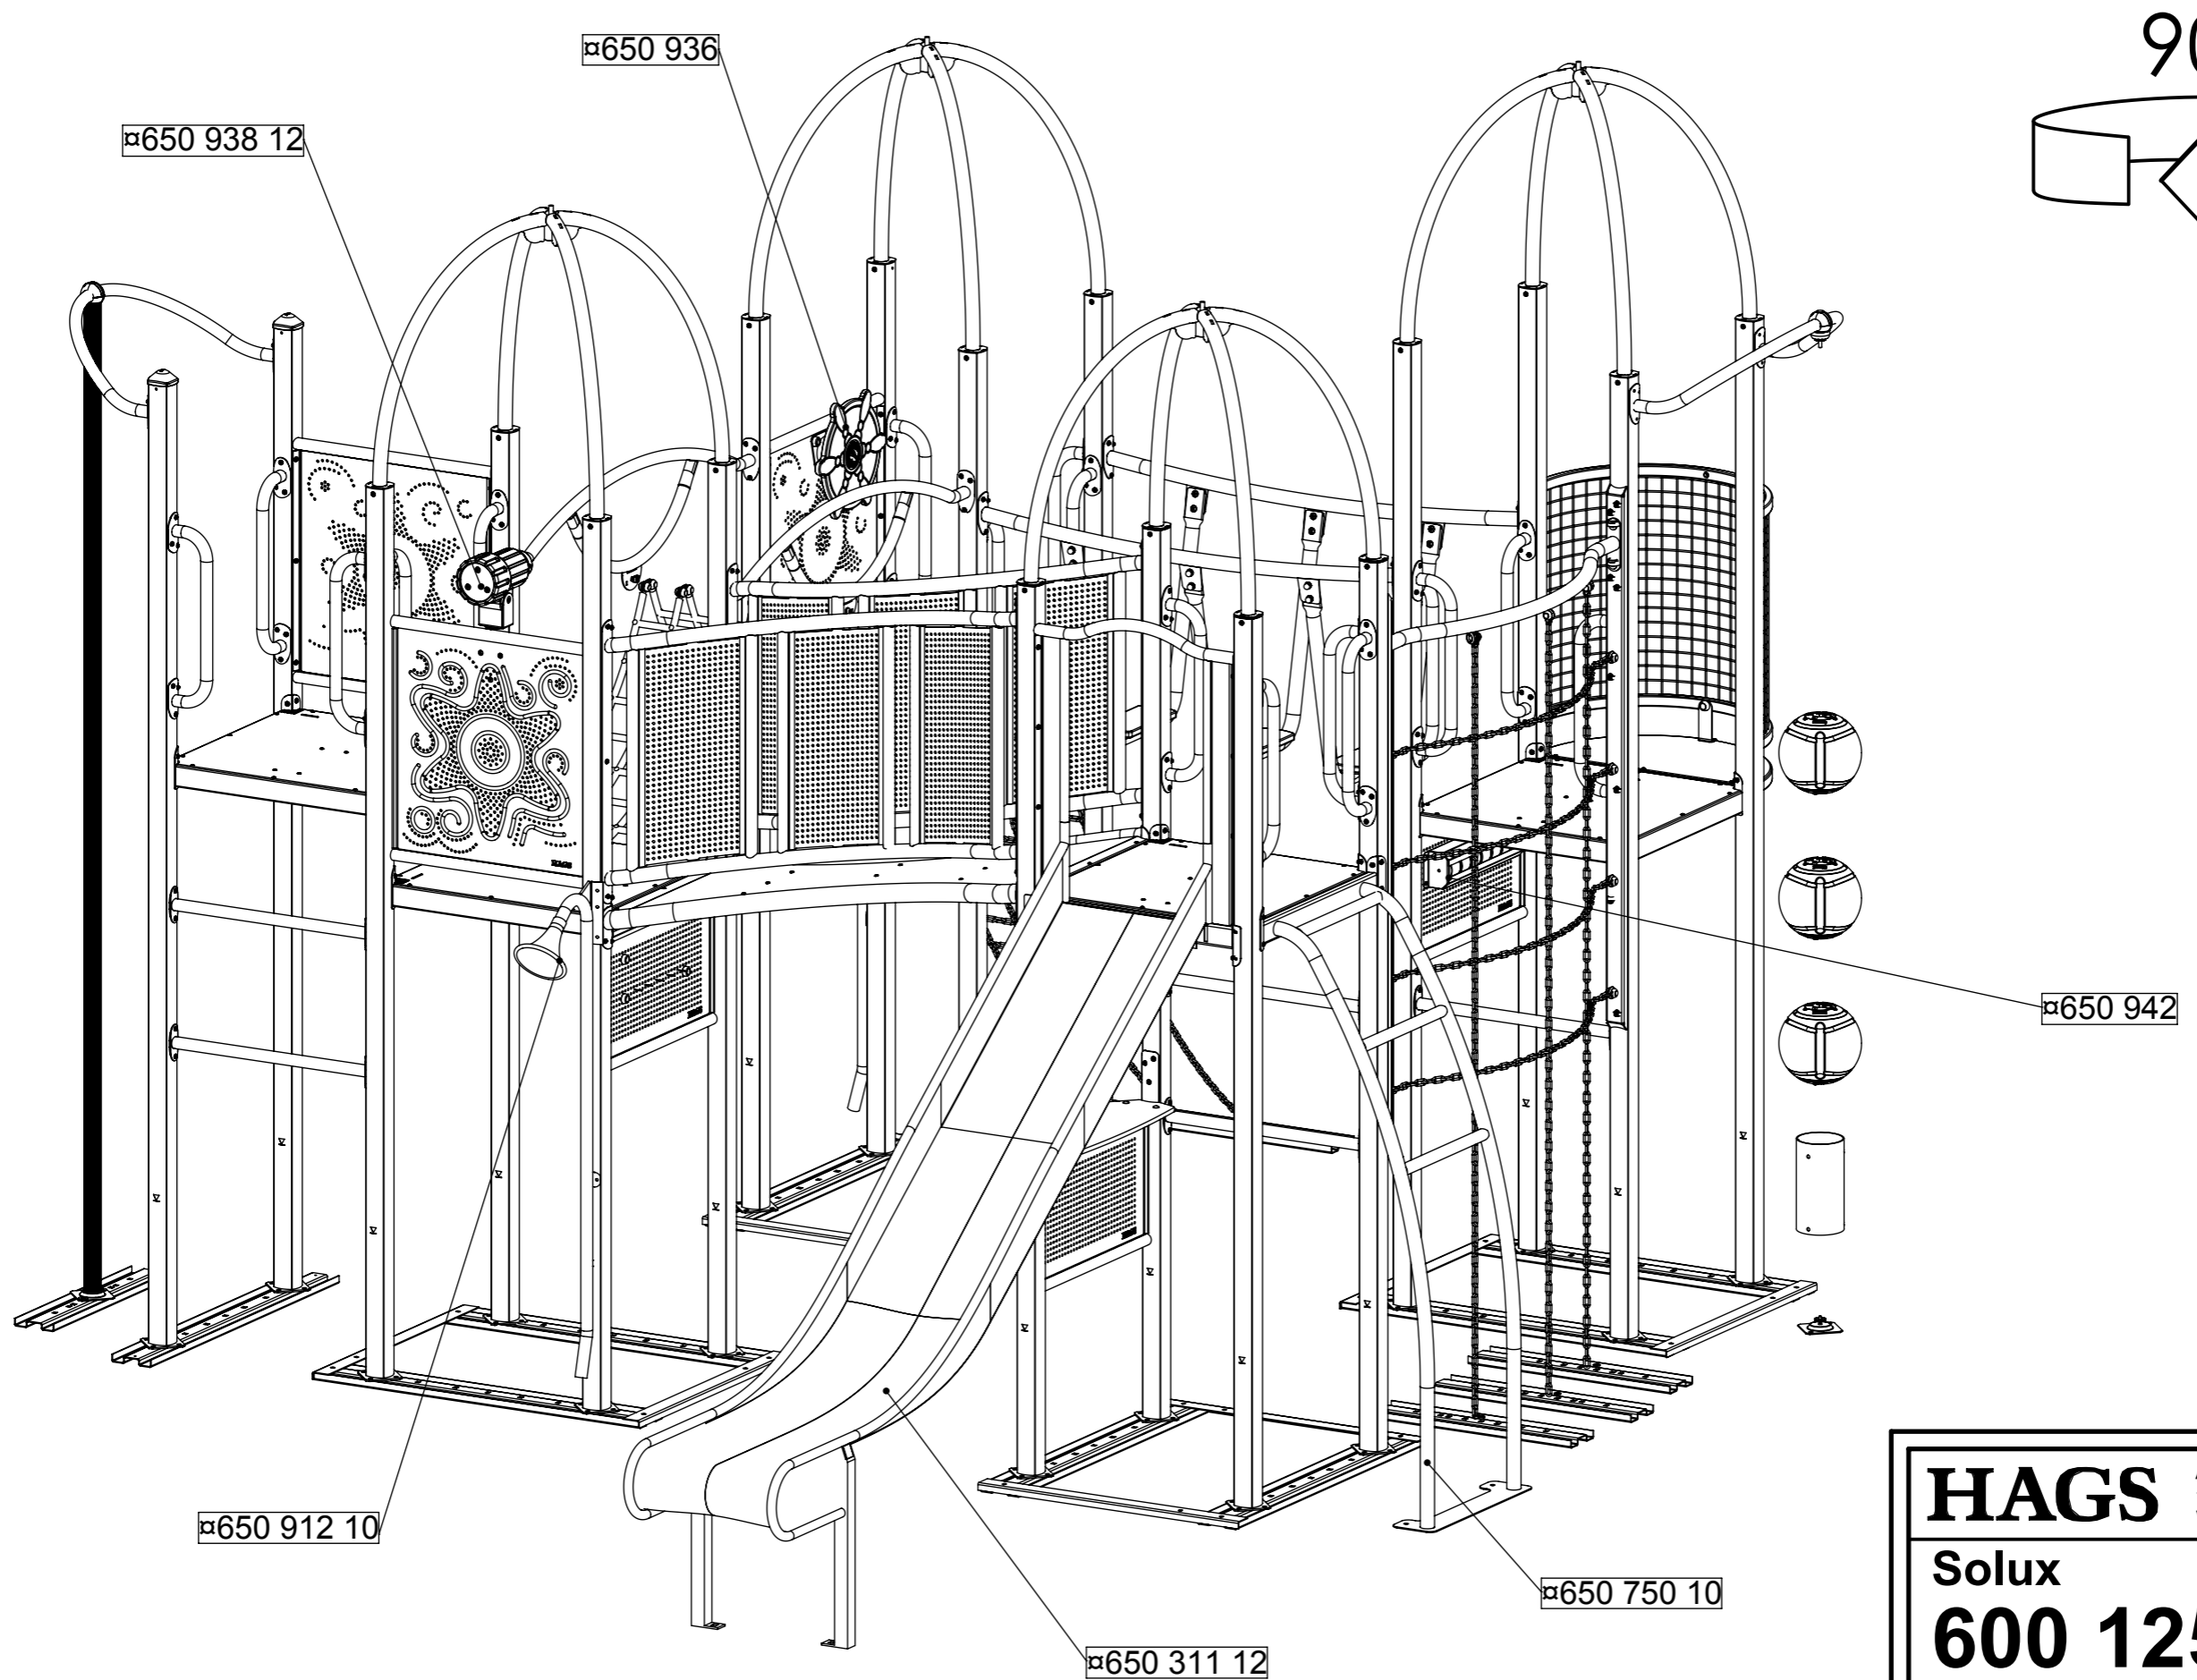

HAGS		ANEBY, SWEDEN	
		+46(0)380-47300	
		www.hags.com	
Solux			
600 125			
6 (6)			
	TJ		NN
2008-09-01		0