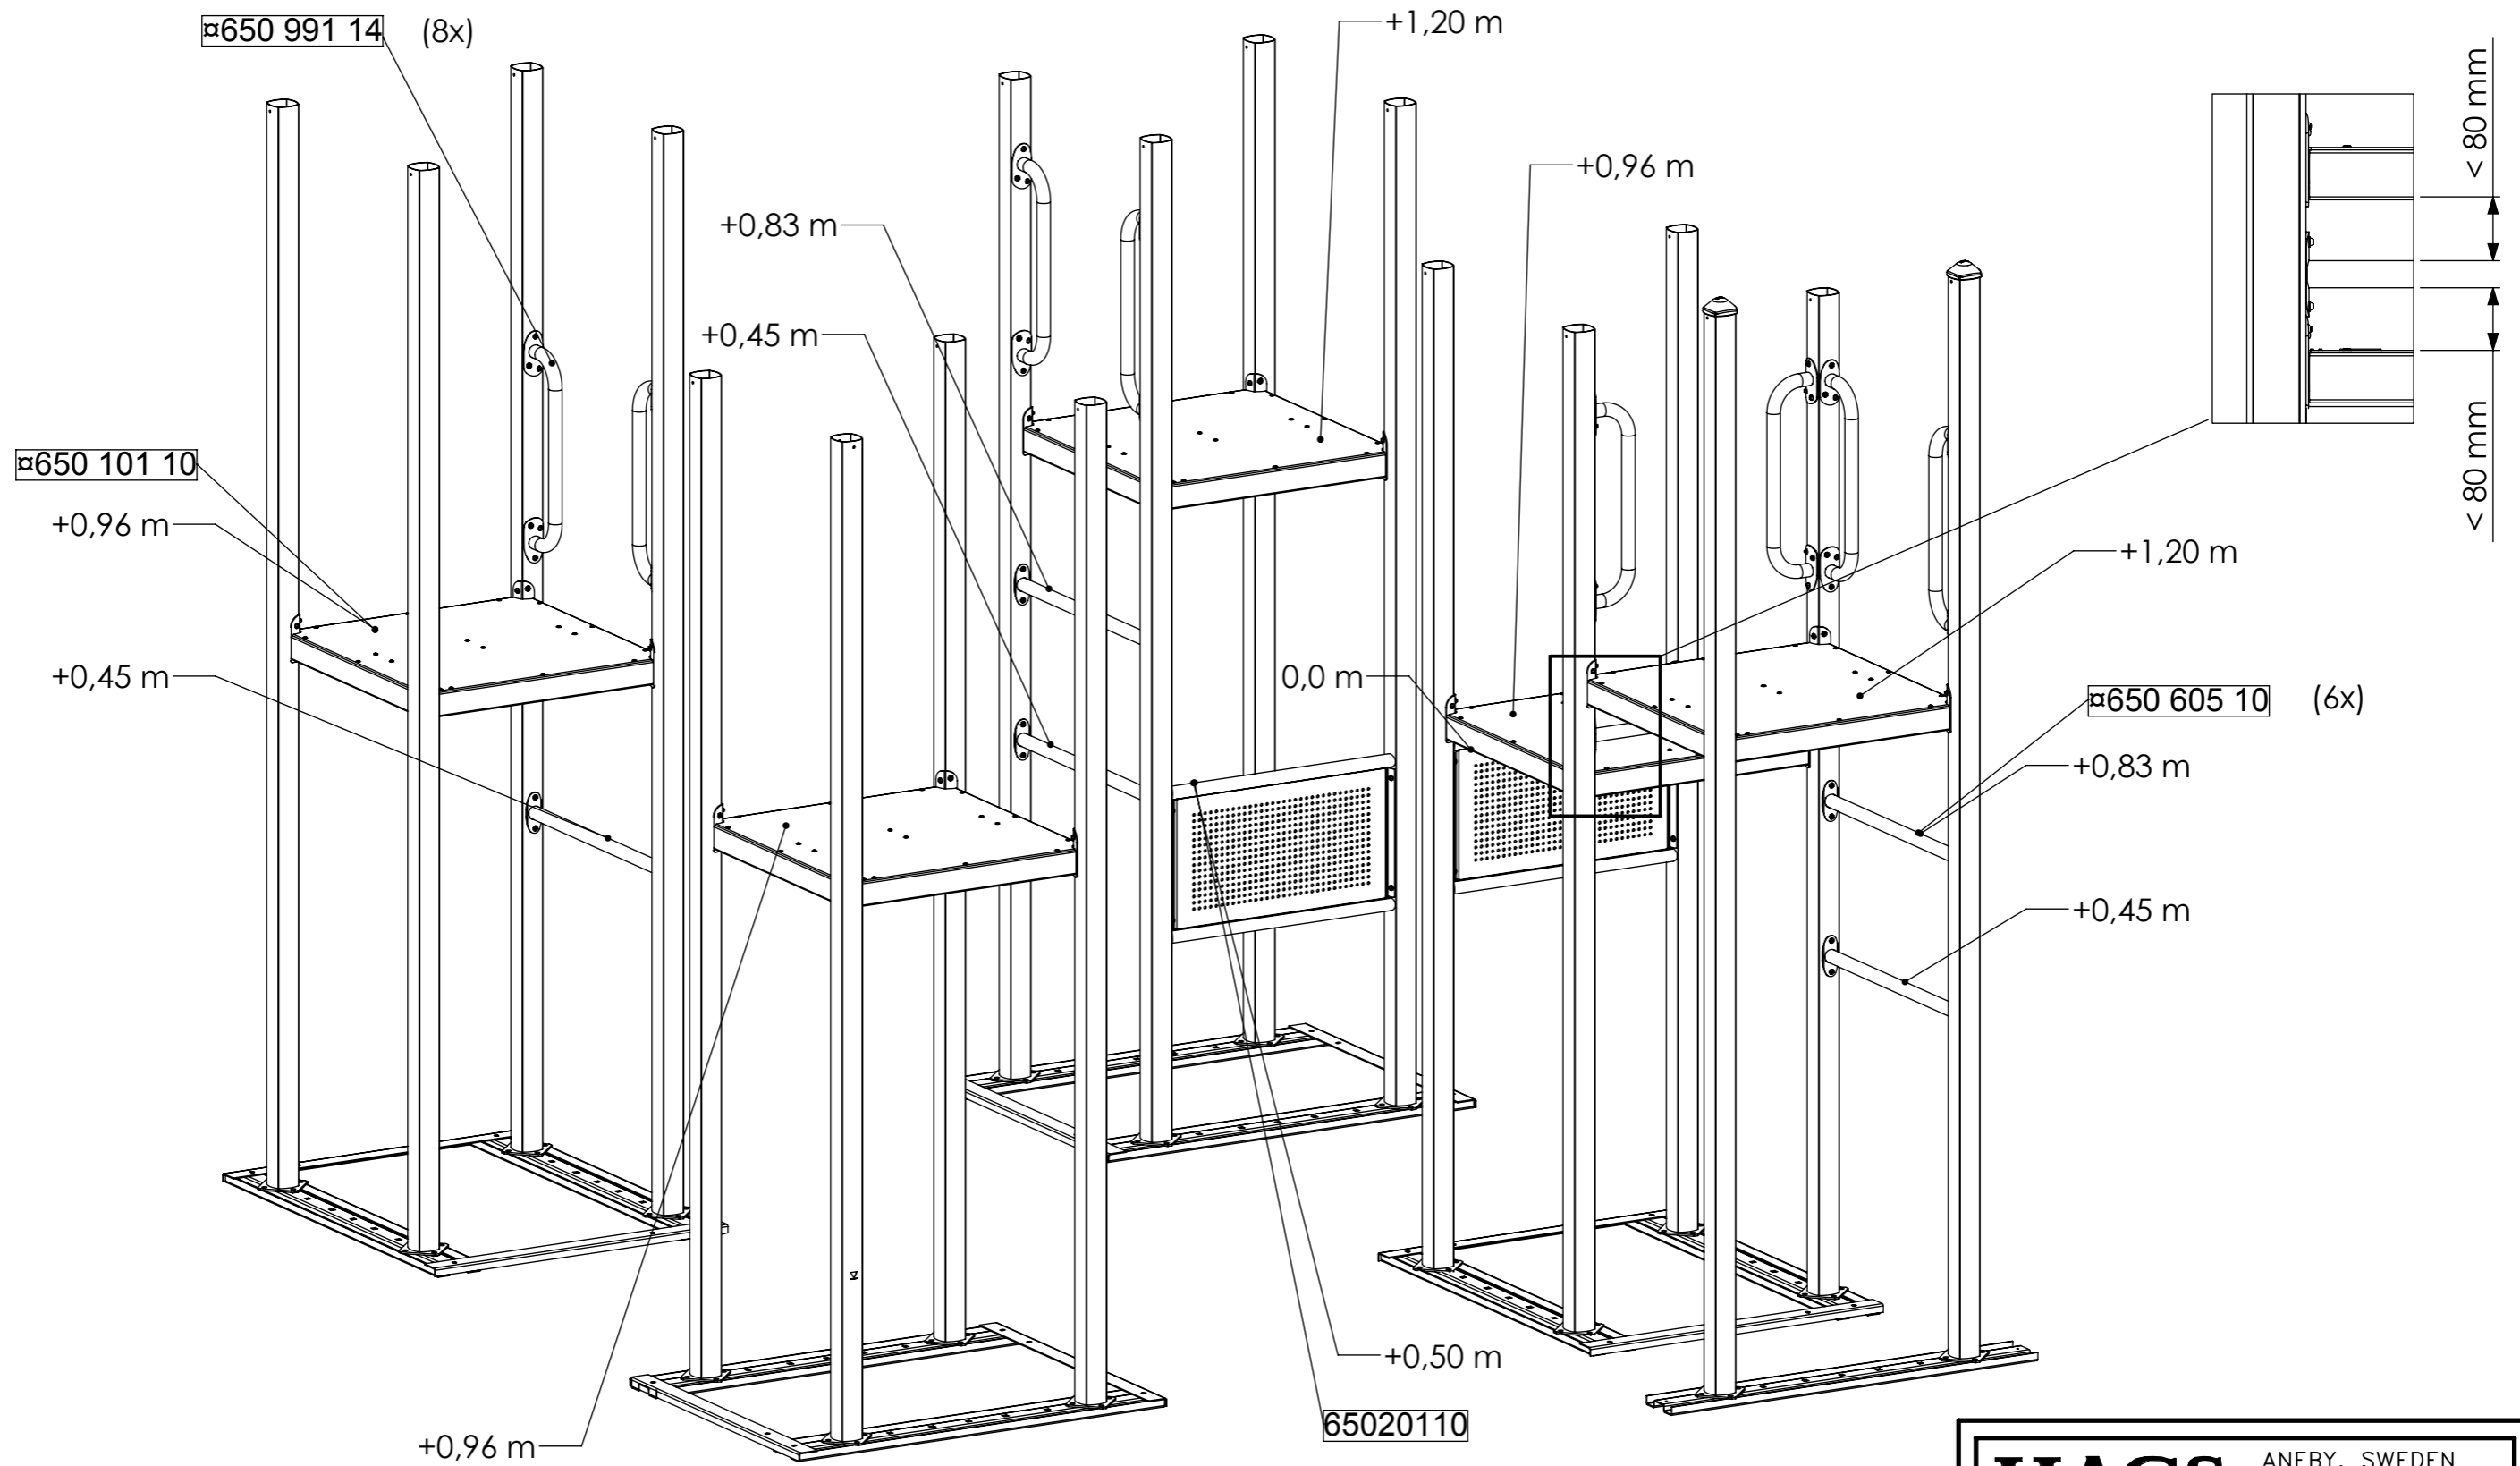

HAGS		ANEBY, SWEDEN	
		+46(0)380-47300	
		www.hags.com	
Solux			
600 125			
2 (6)			
	TJ		NN
2008-09-01		0