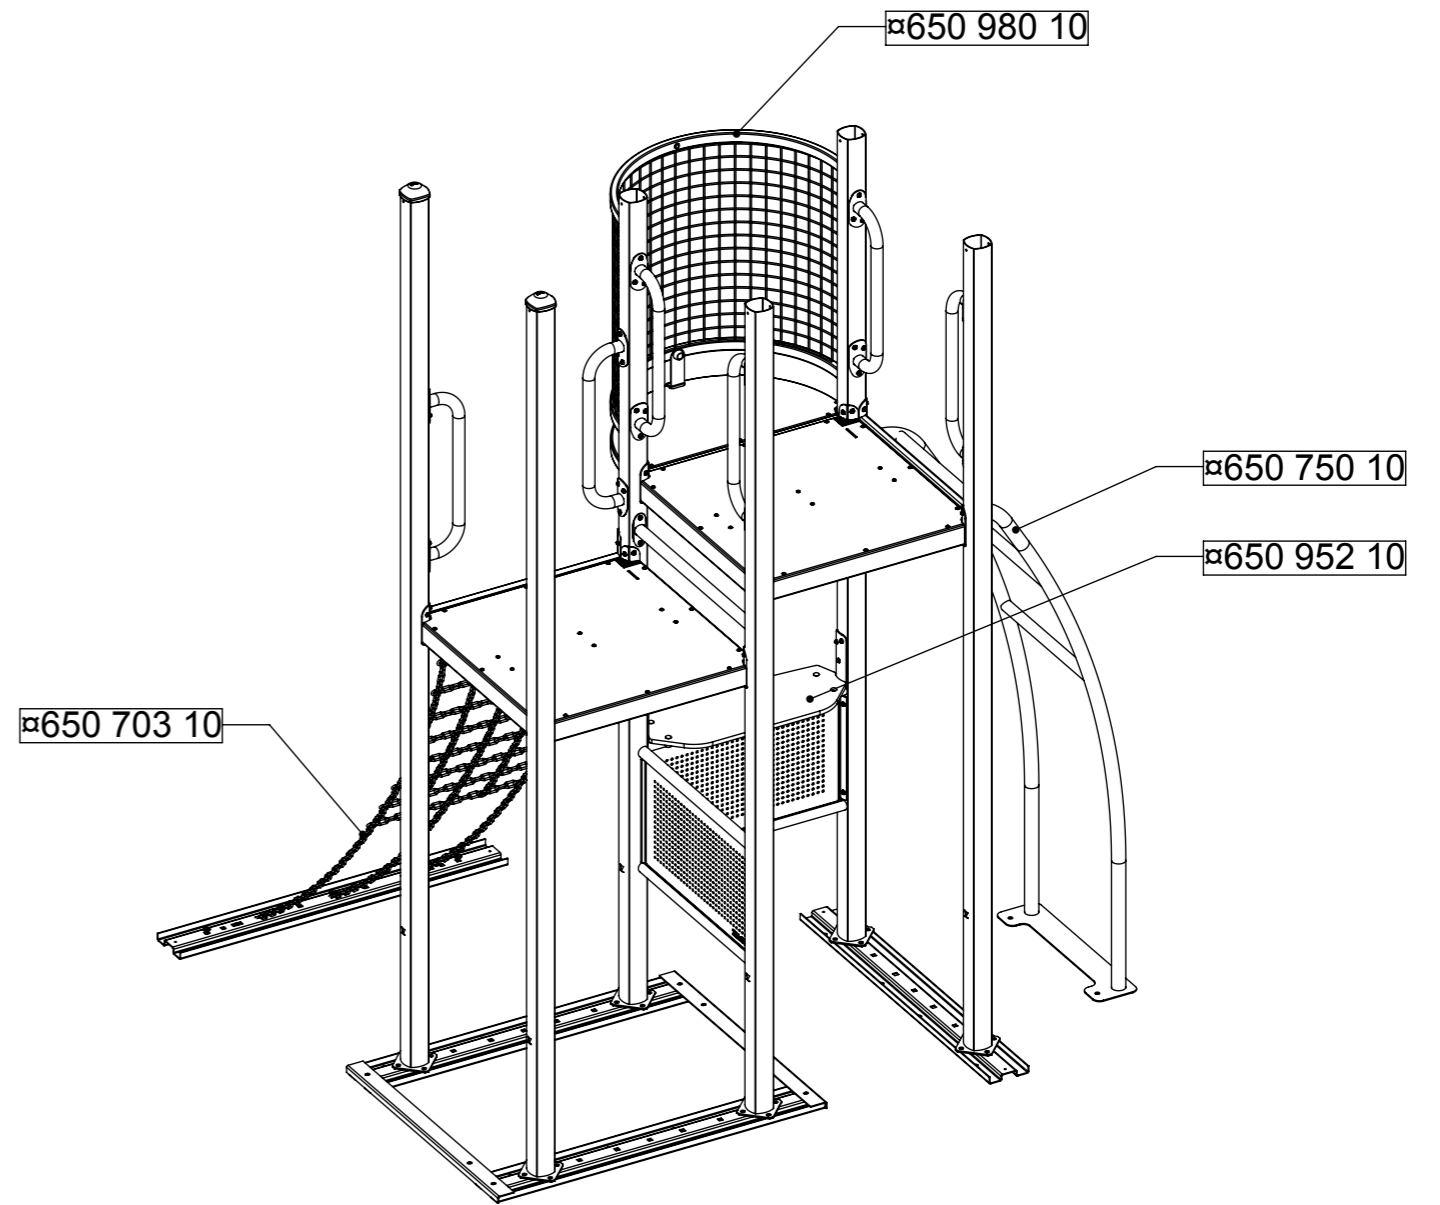

1

2

HAGS		ANEBY, SWEDEN +46(0)380-47300 www.hags.com	
Eza		600 122	
2 (3)			
	TJ		LH 2017-02-01 2