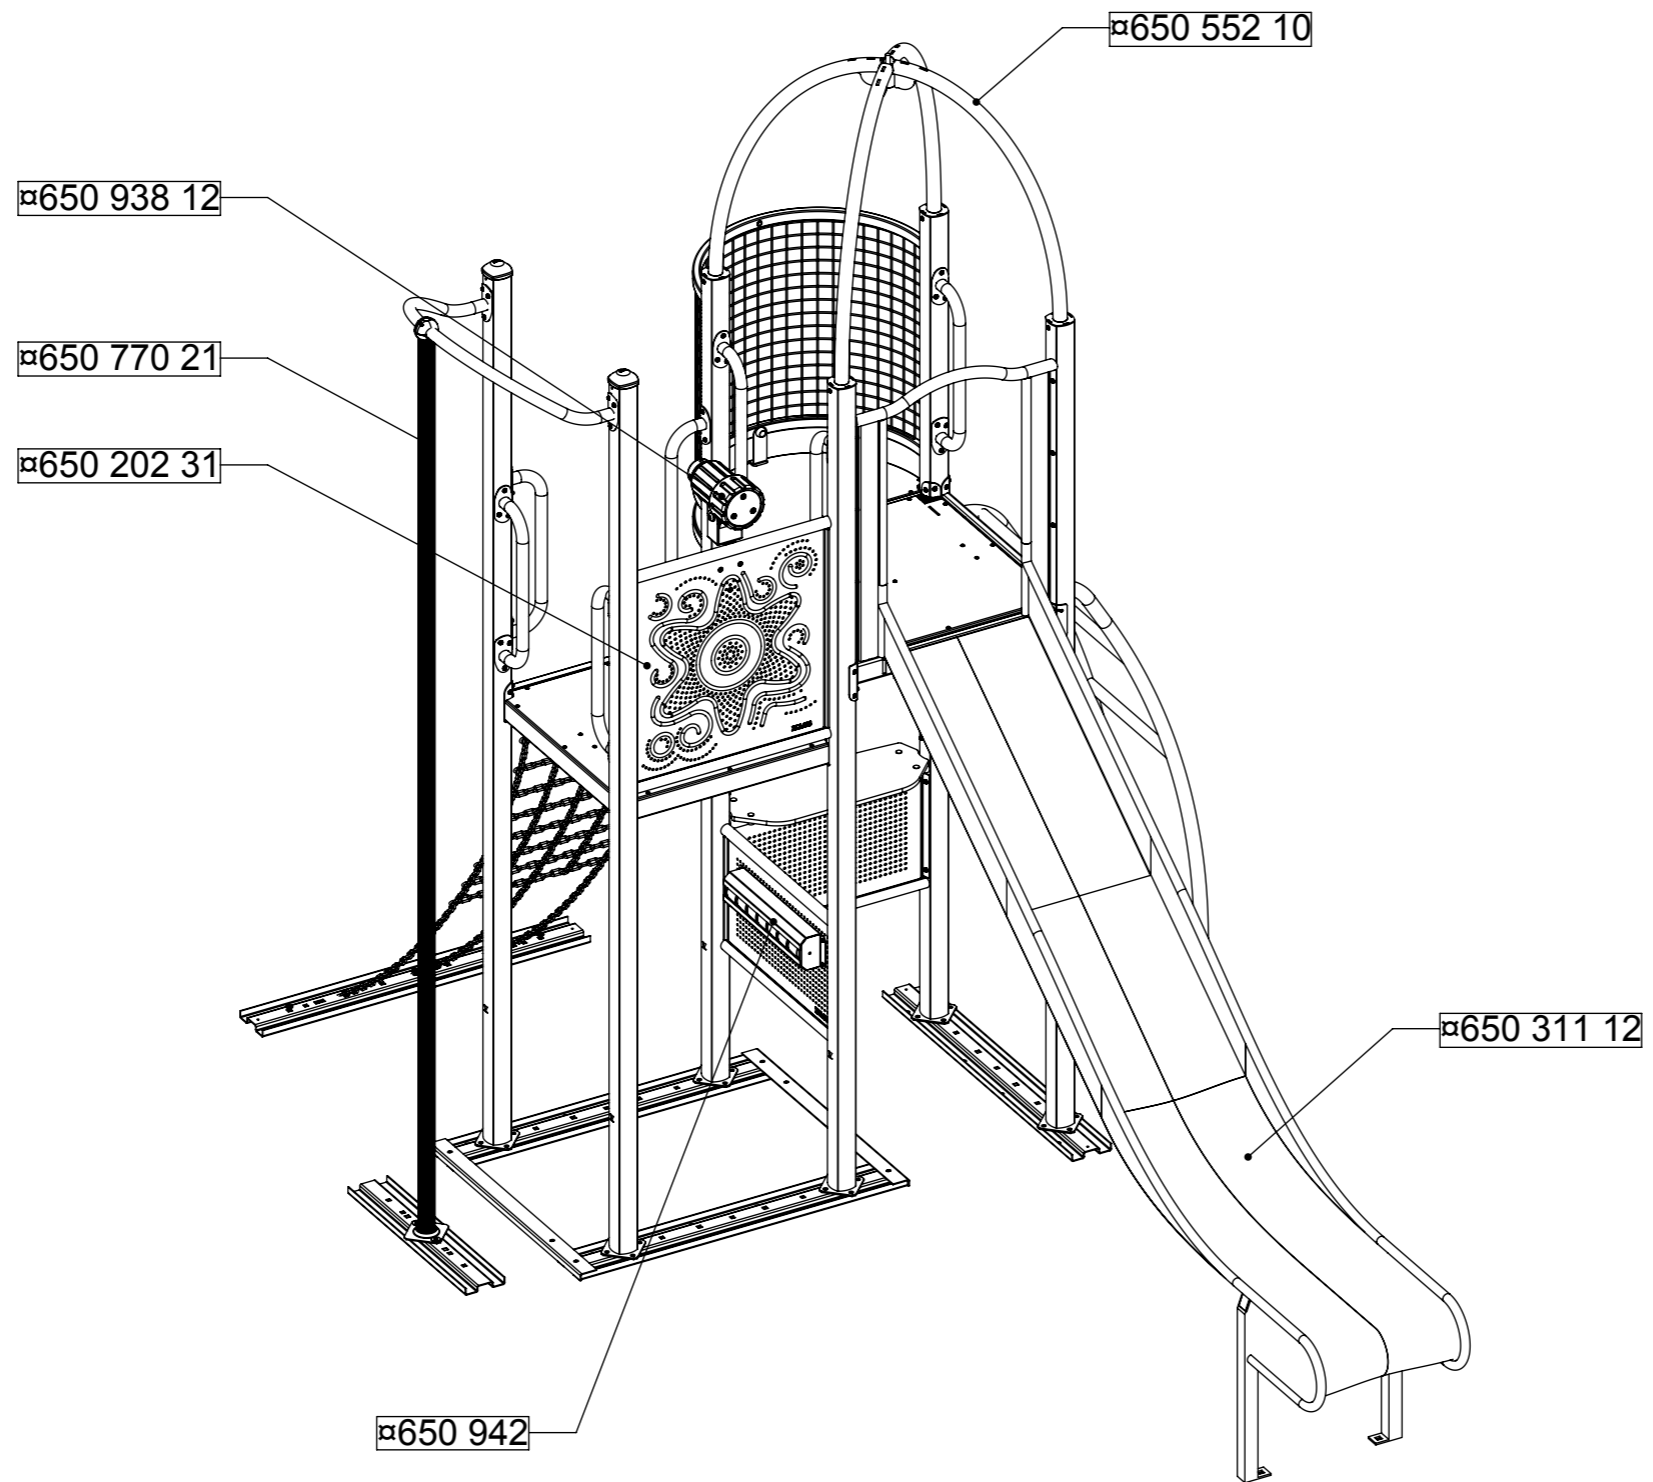

HAGS		ANEBY, SWEDEN +46(0)380-47300 www.hags.com	
Eza		600 122	
3 (3)			
	TJ		LH 2017-02-01 | 2