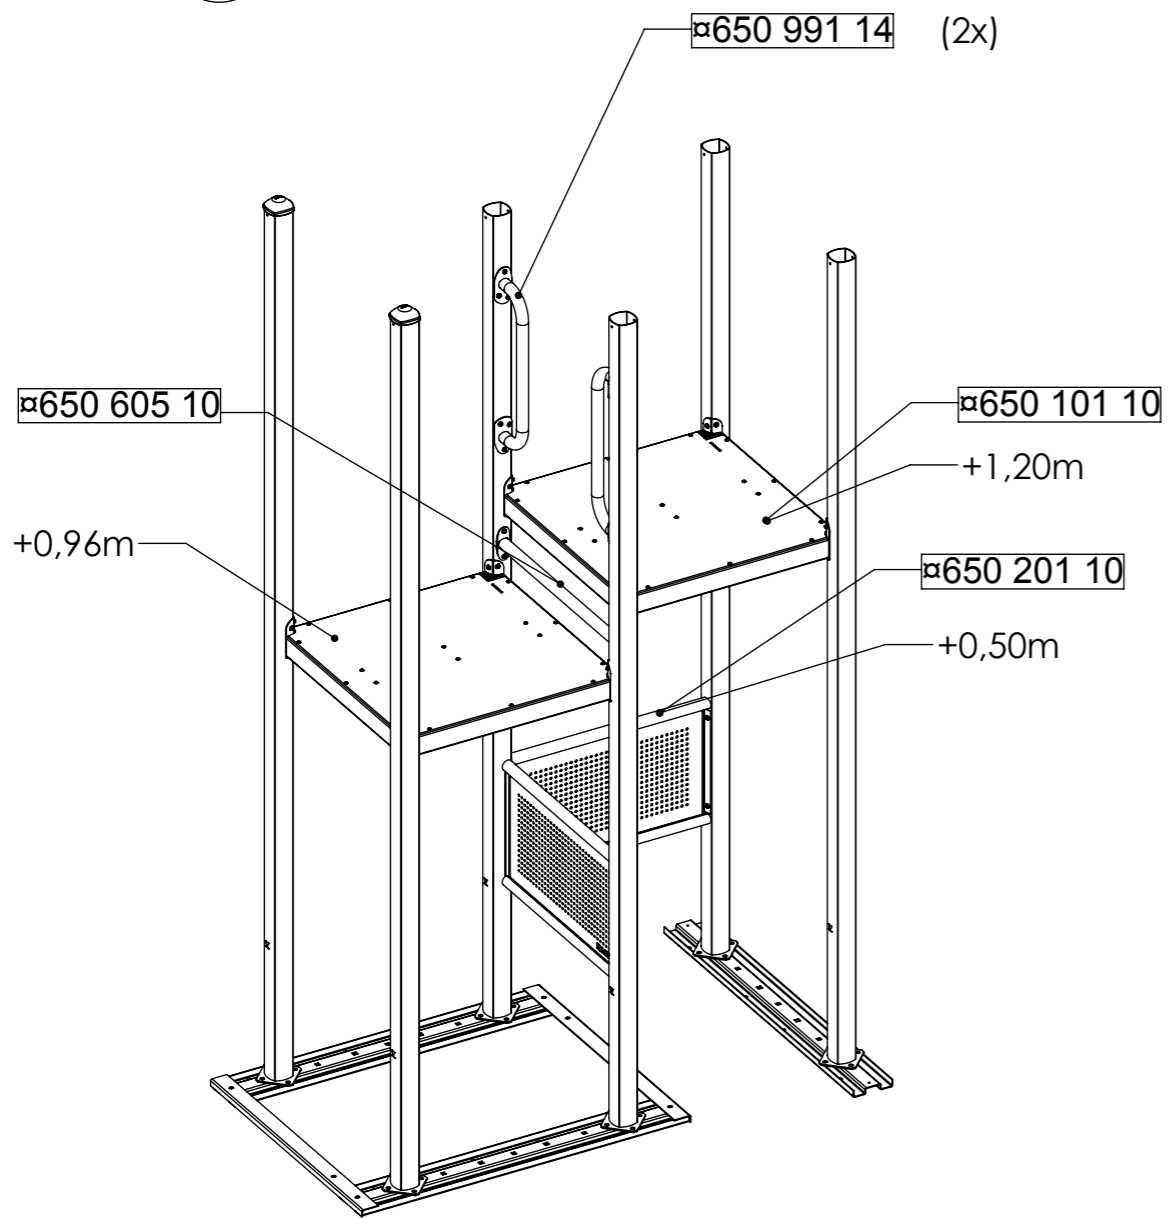

1

2

HAGS		ANEBY, SWEDEN +46(0)380-47300 www.hags.com	
Eza		600 122	
2 (3)			
	TJ		LH 2017-02-01 2