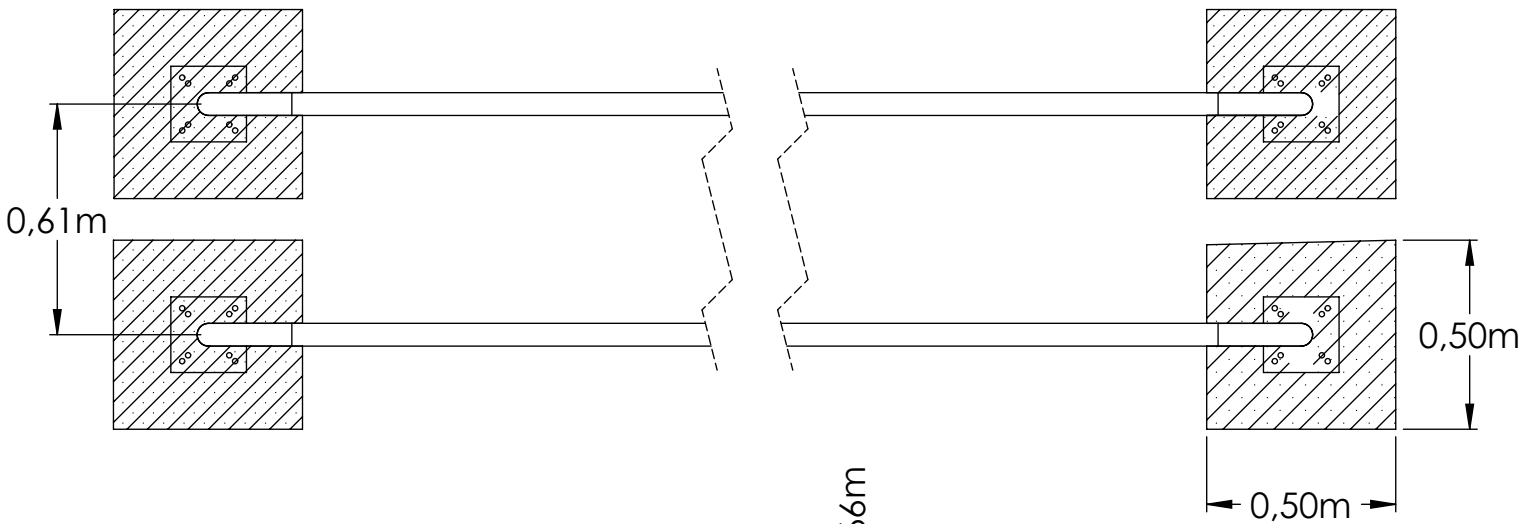

1h

Varje vecka
Every week
Jede woche
Chaque semaine

Varje säsong
Every season
Jedes Jahr
Chaque saison

12-

Parallel bars

HAGS ANEBY, SWEDEN
+46(0)380-47300
www.hags.com

Parallel bars
MASW43486
1 (2)

🏠 MN 🔍 👁 EF 2015-07-07 0