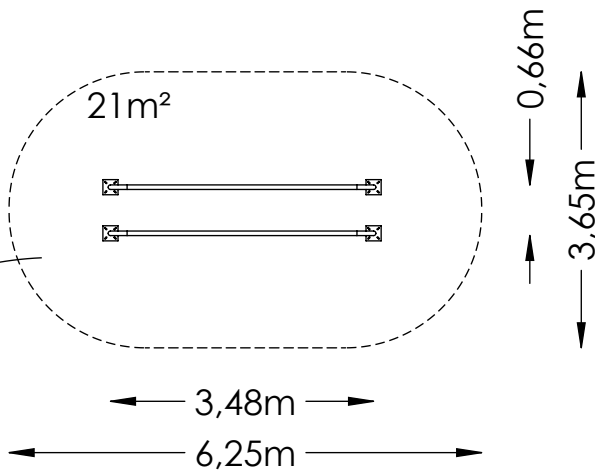

1h

Varje vecka
Every week
Jede woche
Chaque semaine

Varje säsong
Every season
Jedes Jahr
Chaque saison

12-

Parallel bars

HAGS ANEBY, SWEDEN
+46(0)380-47300
www.hags.com

Parallel bars
MASW43486
1 (2)

🏠 MN 🔍 👁 EF 2015-07-07 0