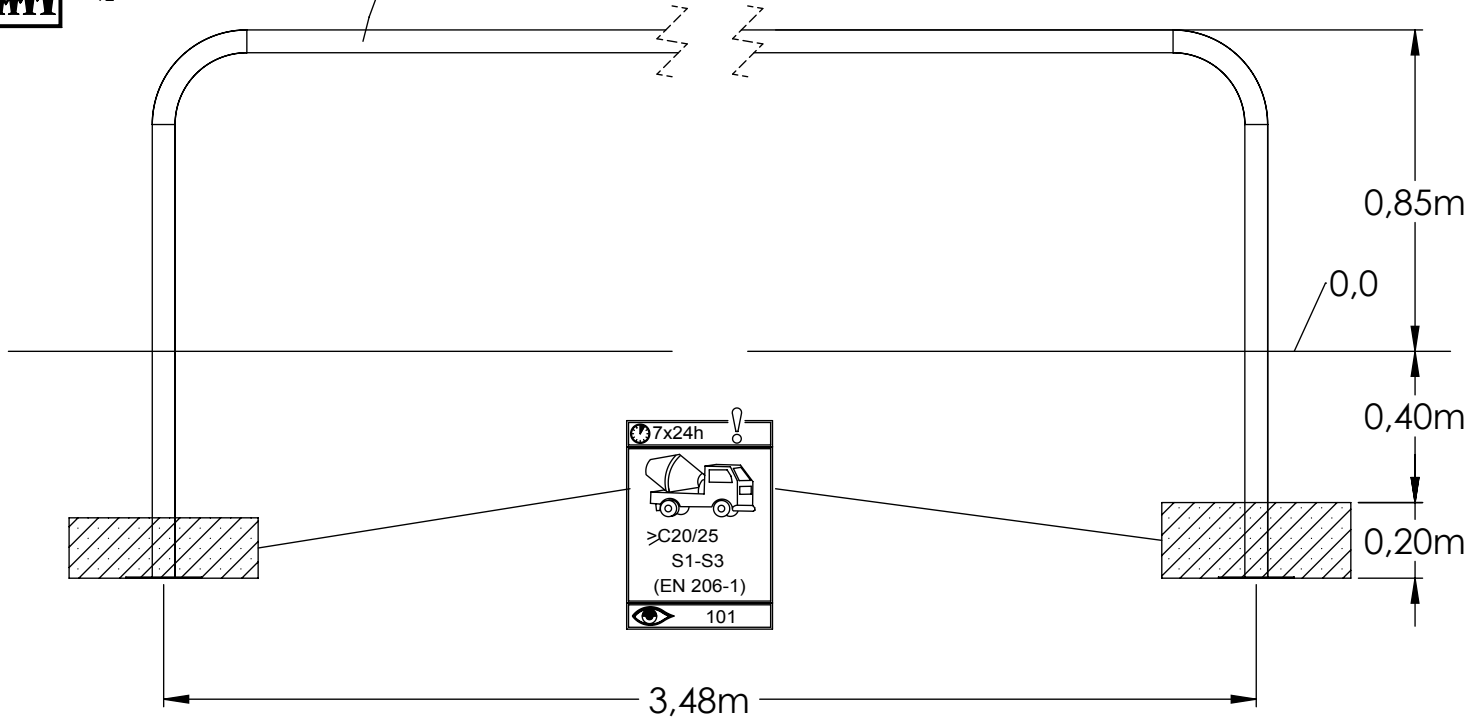

1h

Varje vecka
Every week
Jede woche
Chaque semaine

Varje säsong
Every season
Jedes Jahr
Chaque saison

12-

Parallel bars

HAGS ANEBY, SWEDEN
+46(0)380-47300
www.hags.com

Parallel bars
MASW43486
1 (2)

🏠 MN 🔍 👁 EF 2015-07-07 0