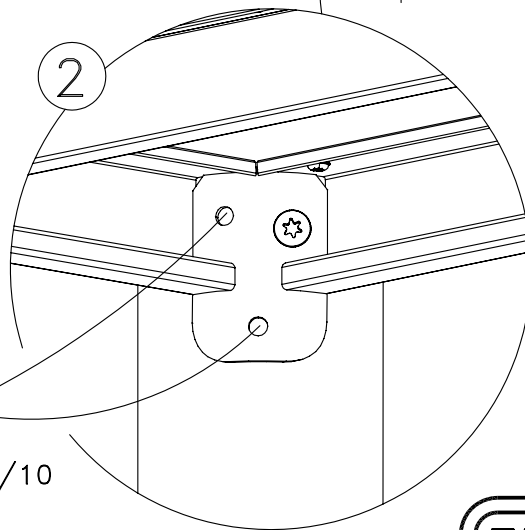

TYPE	ART.NR.
 1,0x1,0m	410120-02

KTS-GF 8x25  
(302899)

12Nm

(4x)

MGLP-R8-E  
(327040)

SRBPN 7/10  
(260625)

<b>HAGS</b>		ANEBY, SWEDEN	
		+46(0)380-47300	
		www.hags.com	
Floor			
450 120			
1(1)			
	TJ		MN 2008-02-18 0