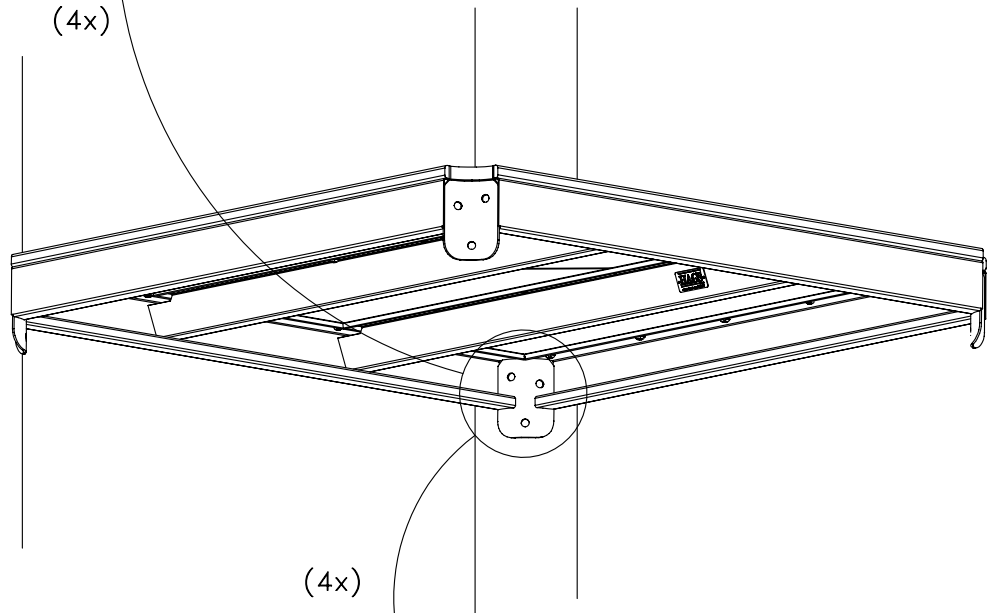

TYPE	ART.NR.
 1,0x1,0m	410120-02

KTS-GF 8x25  
(302899)

12Nm

(4x)

MGLP-R8-E  
(327040)

SRBPN 7/10  
(260625)

<b>HAGS</b>		ANEBY, SWEDEN	
		+46(0)380-47300	
		www.hags.com	
Floor			
450 120			
1(1)			
	TJ		MN 2008-02-18 0