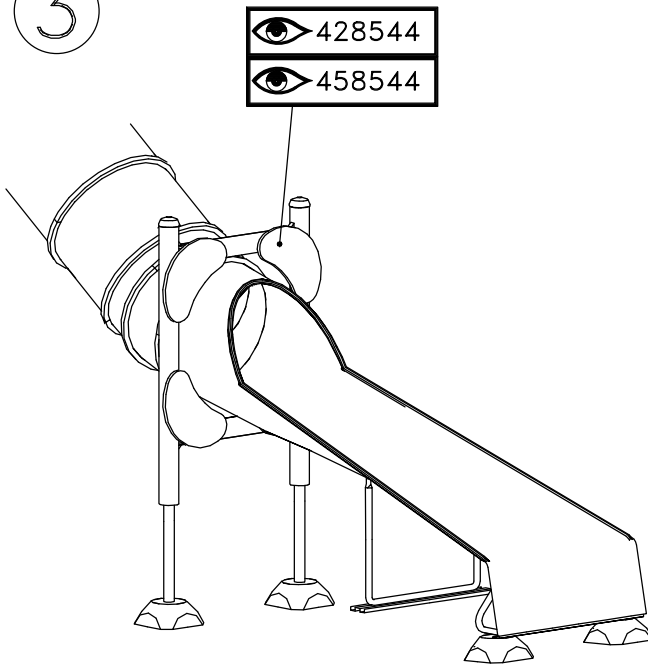

2

3

HAGS		ANEBY, SWEDEN	
		+46(0)380-47300	
		www.hags.com	
Tubeslide, Out Section			
420 329			
2(2)			
	TJ		ToB 2017-09-06 1