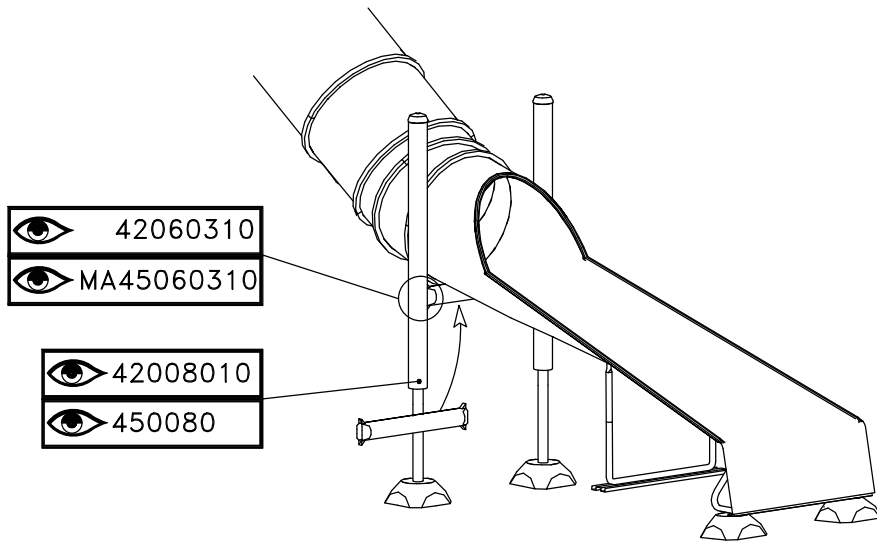

2

3

HAGS		ANEBY, SWEDEN	
		+46(0)380-47300	
		www.hags.com	
Tubeslide, Out Section			
420 329			
2(2)			
	TJ		ToB 2017-09-06 1