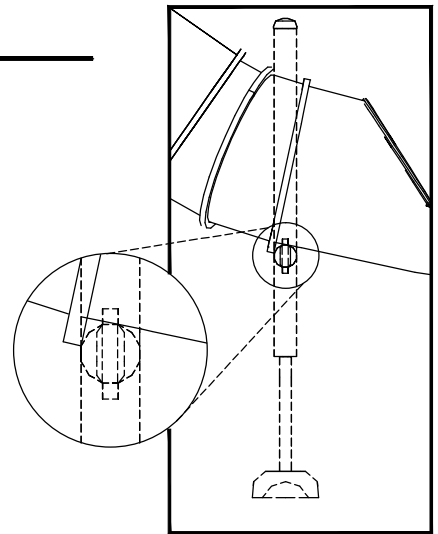

2

3

HAGS		ANEBY, SWEDEN	
		+46(0)380-47300	
		www.hags.com	
Tubeslide, Out Section			
420 329			
2(2)			
	TJ		ToB 2017-09-06 1