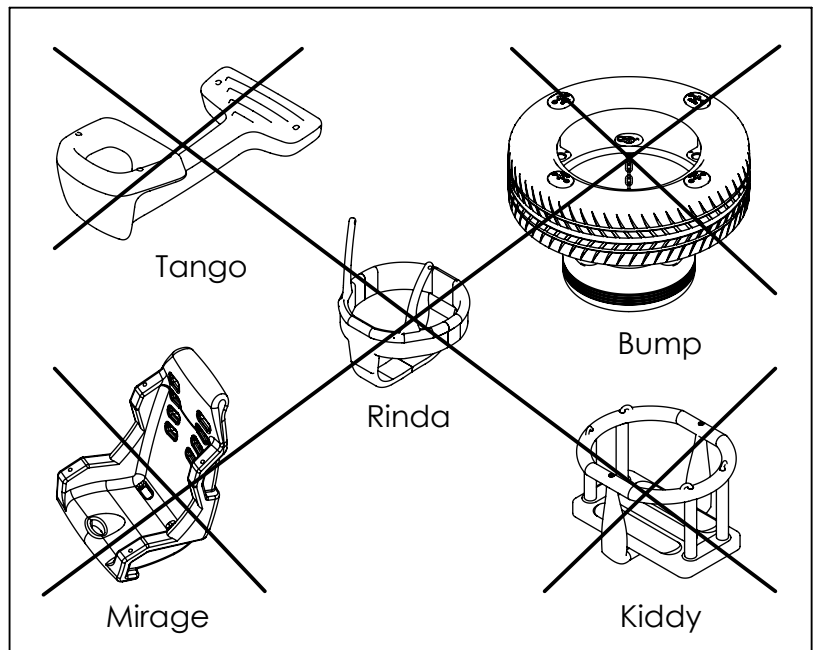

HAGS		ANEBY, SWEDEN +46(0)380- 47300 www.hags.com	
Tango			
MASW44140			
3 (3)			
	Tek		TB
2016-02-19		4