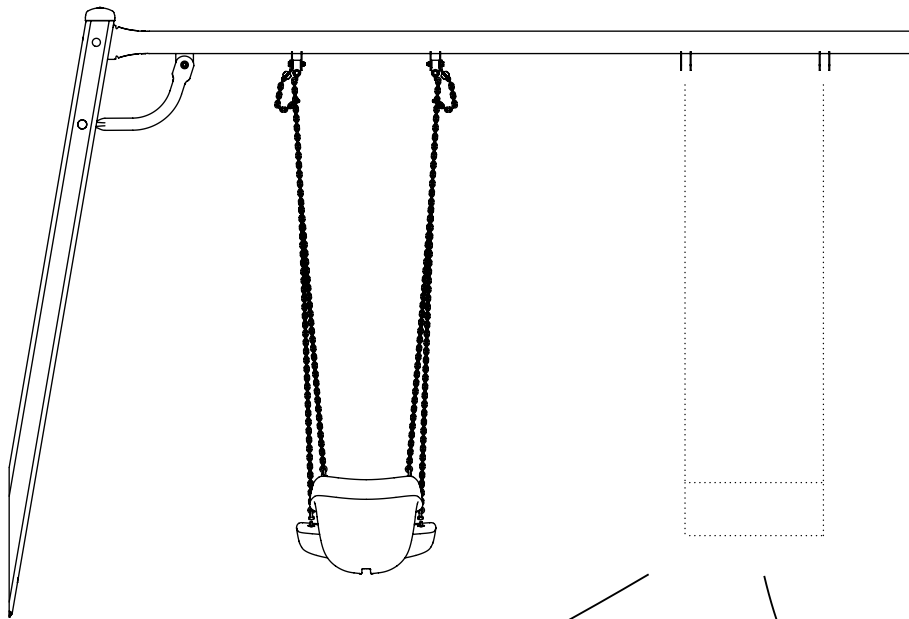

HAGS		ANEBY, SWEDEN +46(0)380- 47300 www.hags.com	
Tango			
MASW44140			
3 (3)			
	Tek		TB
2016-02-19		4