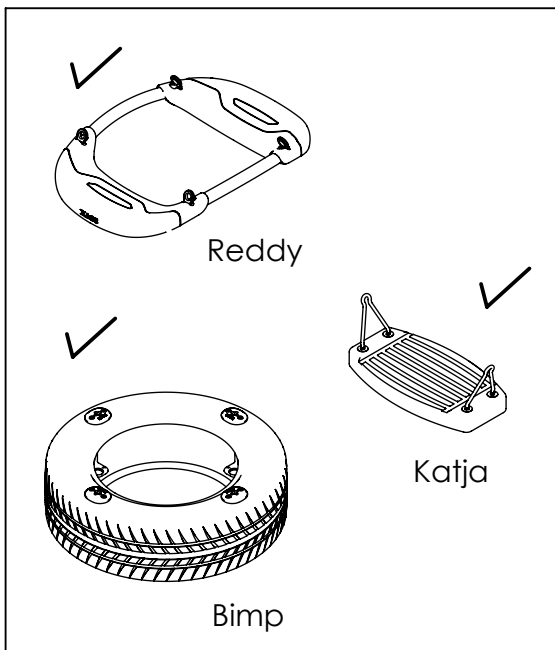

HAGS		ANEBY, SWEDEN +46(0)380- 47300 www.hags.com	
Tango			
MASW44140			
3 (3)			
	Tek		TB
2016-02-19		4