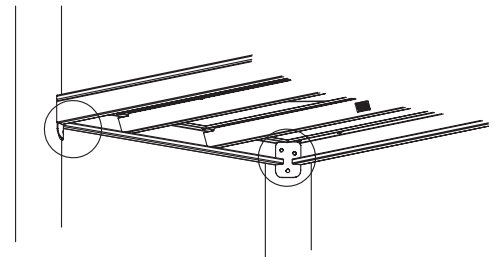

1

2

3

4

5

HAGS		ANEBY, SWEDEN	
		+46(0)380-47300	
		www.hags.com	
Drill instruction			
250			
1(1)			
	MN		TJ
2008-04-10		0