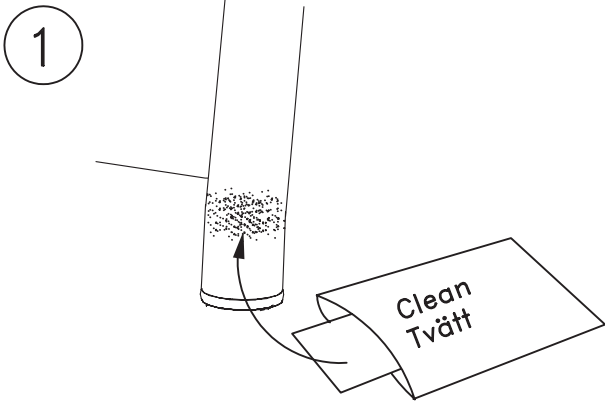

TYPE	ART.NR.
	260354

HAGS		ANEBY, SWEDEN	
		+46(0)380-47300	
		www.hags.com	
Label			
260 354			
1(1)			
	NN		TJ
2009-06-26		0	

Type 1

Sand/Gravel 0.2-8.0mm

Type 2

Woodchips 5- 30 mm

Bark 20-80mm

Type 3