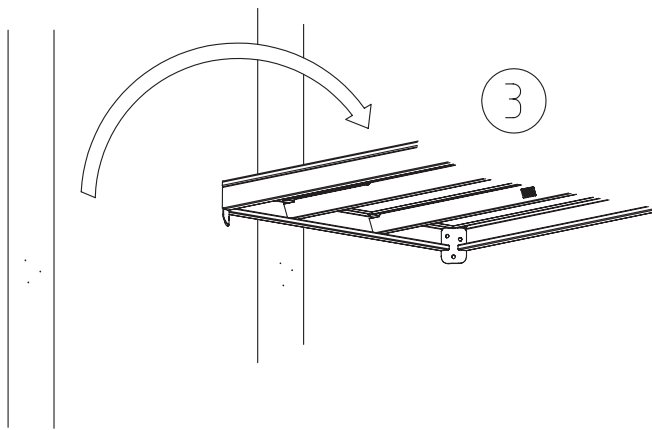

1

2

3

4

5

HAGS		ANEBY, SWEDEN	
		+46(0)380-47300	
		www.hags.com	
Drill instruction			
250			
1(1)			
	MN		TJ
2008-04-10		0