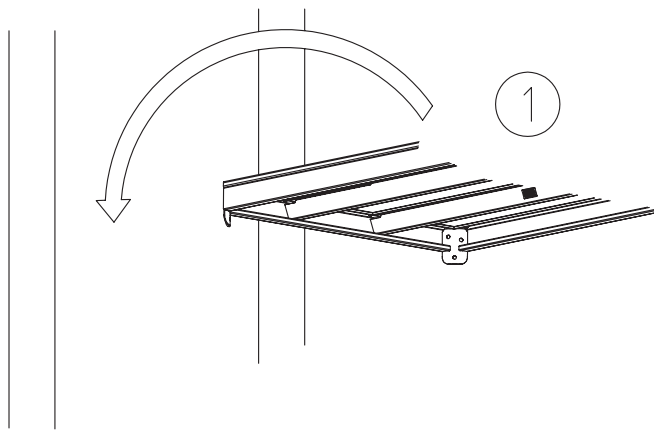

1

2

3

4

5

HAGS		ANEBY, SWEDEN	
		+46(0)380-47300	
		www.hags.com	
Drill instruction			
250			
1(1)			
	MN		TJ
2008-04-10		0