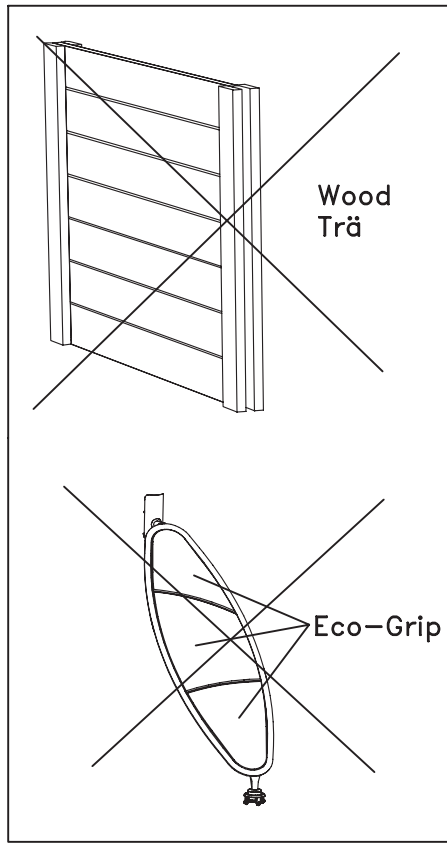

1

2

3

4

5

HAGS		ANEBY, SWEDEN	
		+46(0)380-47300	
		www.hags.com	
Drill instruction			
250			
1(1)			
	MN		TJ
2008-04-10		0	

TYPE	ART.NR.
	260329

HAGS		ANEBY, SWEDEN	
		+46(0)380-47300	
		www.hags.com	
Label			
260 329			
1(1)			
	NN		TJ
2009-06-26		0	