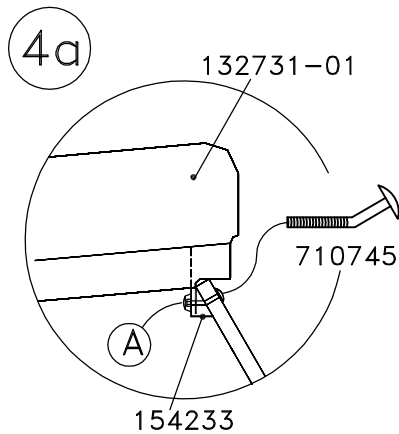

HAGS		ANEBY, SWEDEN +46(0)380-47300 www.hags.com	
Maggot House 132 212 3(3)			
	ACJ		NN 2010-06-28 | 2