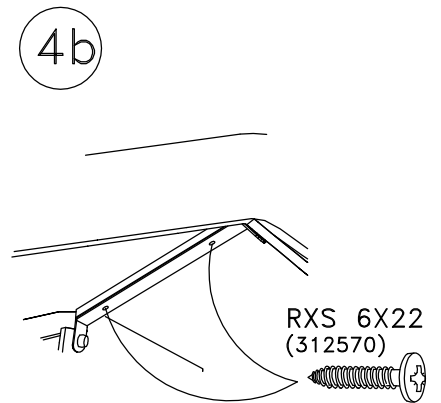

HAGS		ANEBY, SWEDEN +46(0)380-47300 www.hags.com	
Maggot House 132 212 3(3)			
	ACJ		NN 2010-06-28 | 2