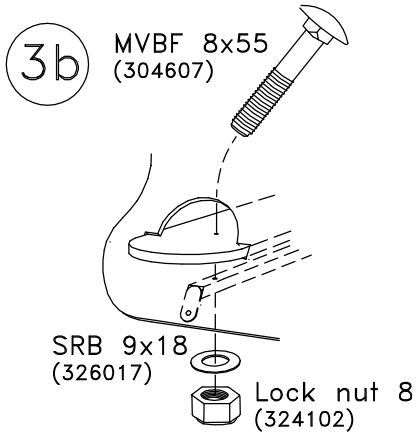

HAGS		ANEBY, SWEDEN +46(0)380-47300 www.hags.com	
Maggot House 132 212 3(3)			
	ACJ		NN 2010-06-28 | 2