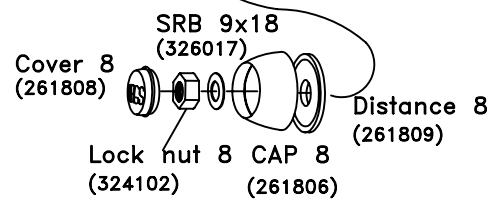

6

7

8

HAGS ANEBY, SWEDEN
+46(0)380-47300
www.hags.com

Big Maggot
132 215
3(3)

ACJ	TJ	2009-02-19	1