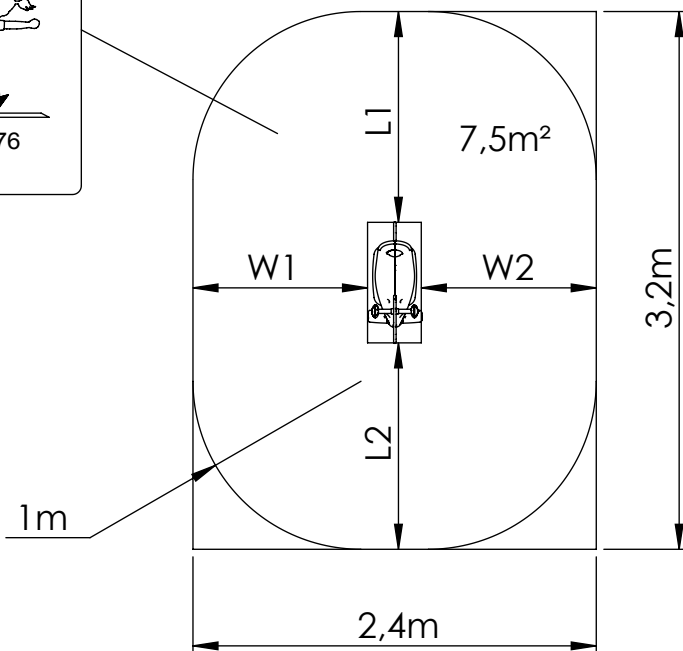

1m

L1=L2
W1=W2

HAGS

ANEBY, SWEDEN
+46(0)380-
47300
www.hags.com

Rocking equipment

MASW52238

1 (2)