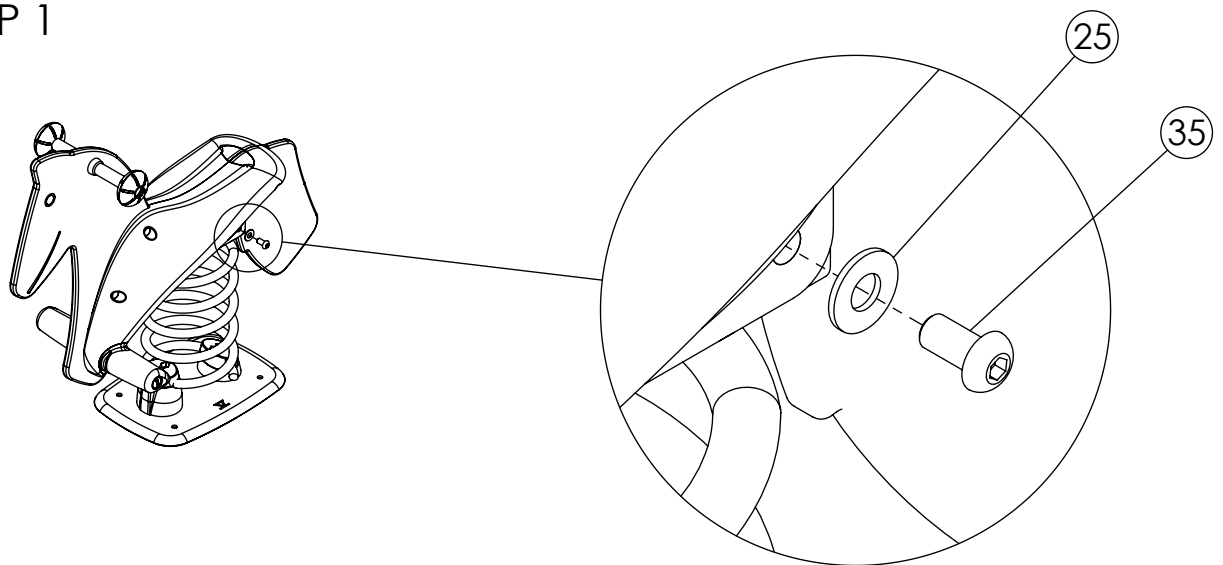

Rocking equipment

MASW52238

1 (2)

STEP 1

STEP 2

HAGS ANEBY, SWEDEN
+46(0)380-47300
www.hags.com

Rocking equipment
MASW52238
2 (2)

NR.	Description MA	Item Number	Qty
1	Ø11x24x2 mm	8008850 (326018)	10
2	MK6S M10x20 mm	8008451 (302506)	10