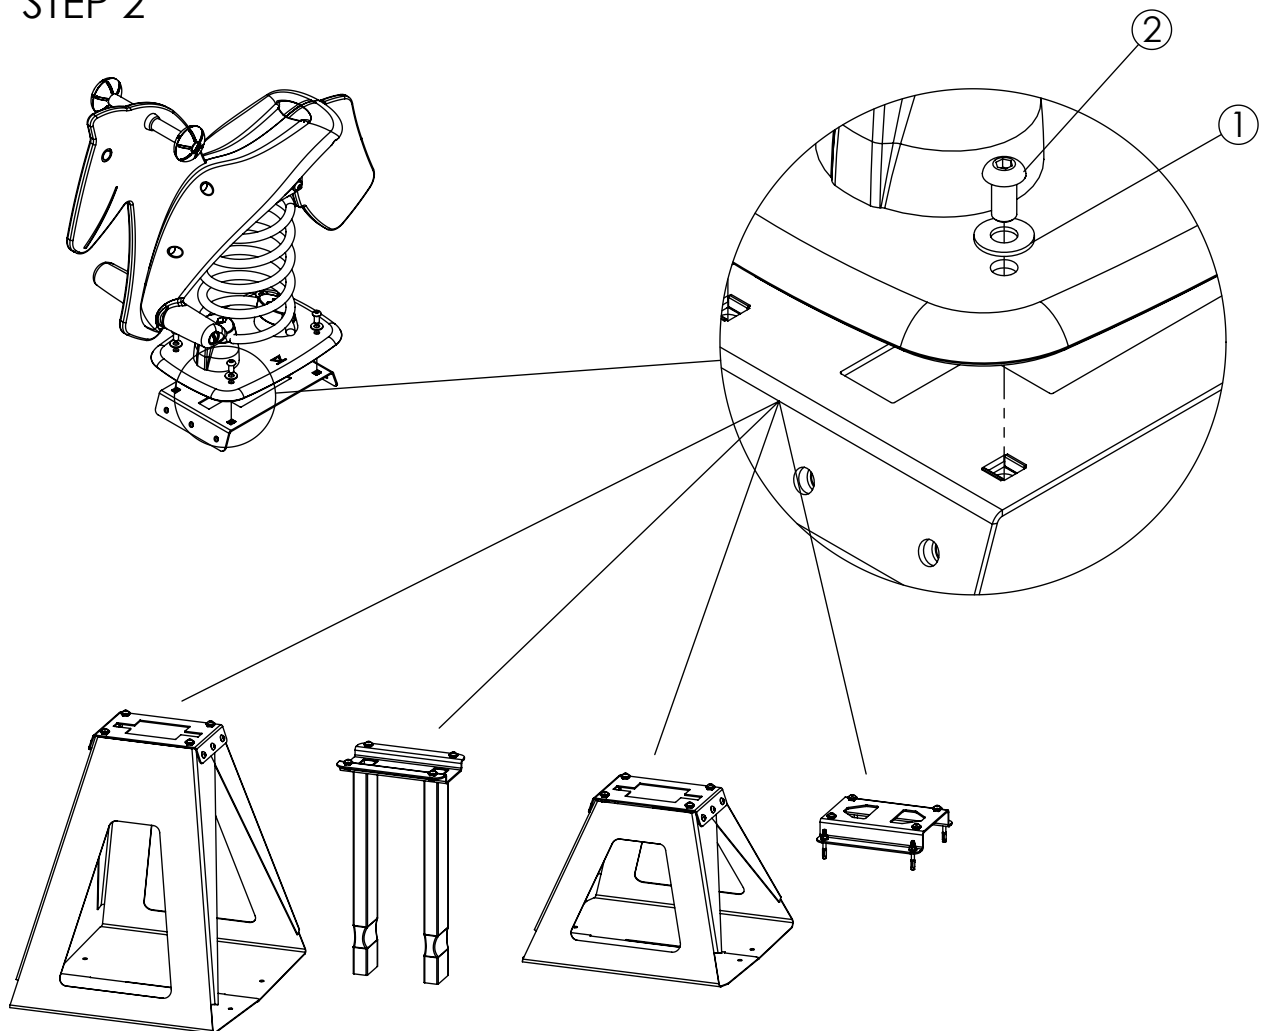

Rocking equipment

MASW52238

1 (2)

STEP 1

STEP 2

HAGS ANEBY, SWEDEN
+46(0)380-47300
www.hags.com

Rocking equipment
MASW52238
2 (2)

NR.	Description MA	Item Number	Qty
1	Ø11x24x2 mm	8008850 (326018)	10
2	MK6S M10x20 mm	8008451 (302506)	10