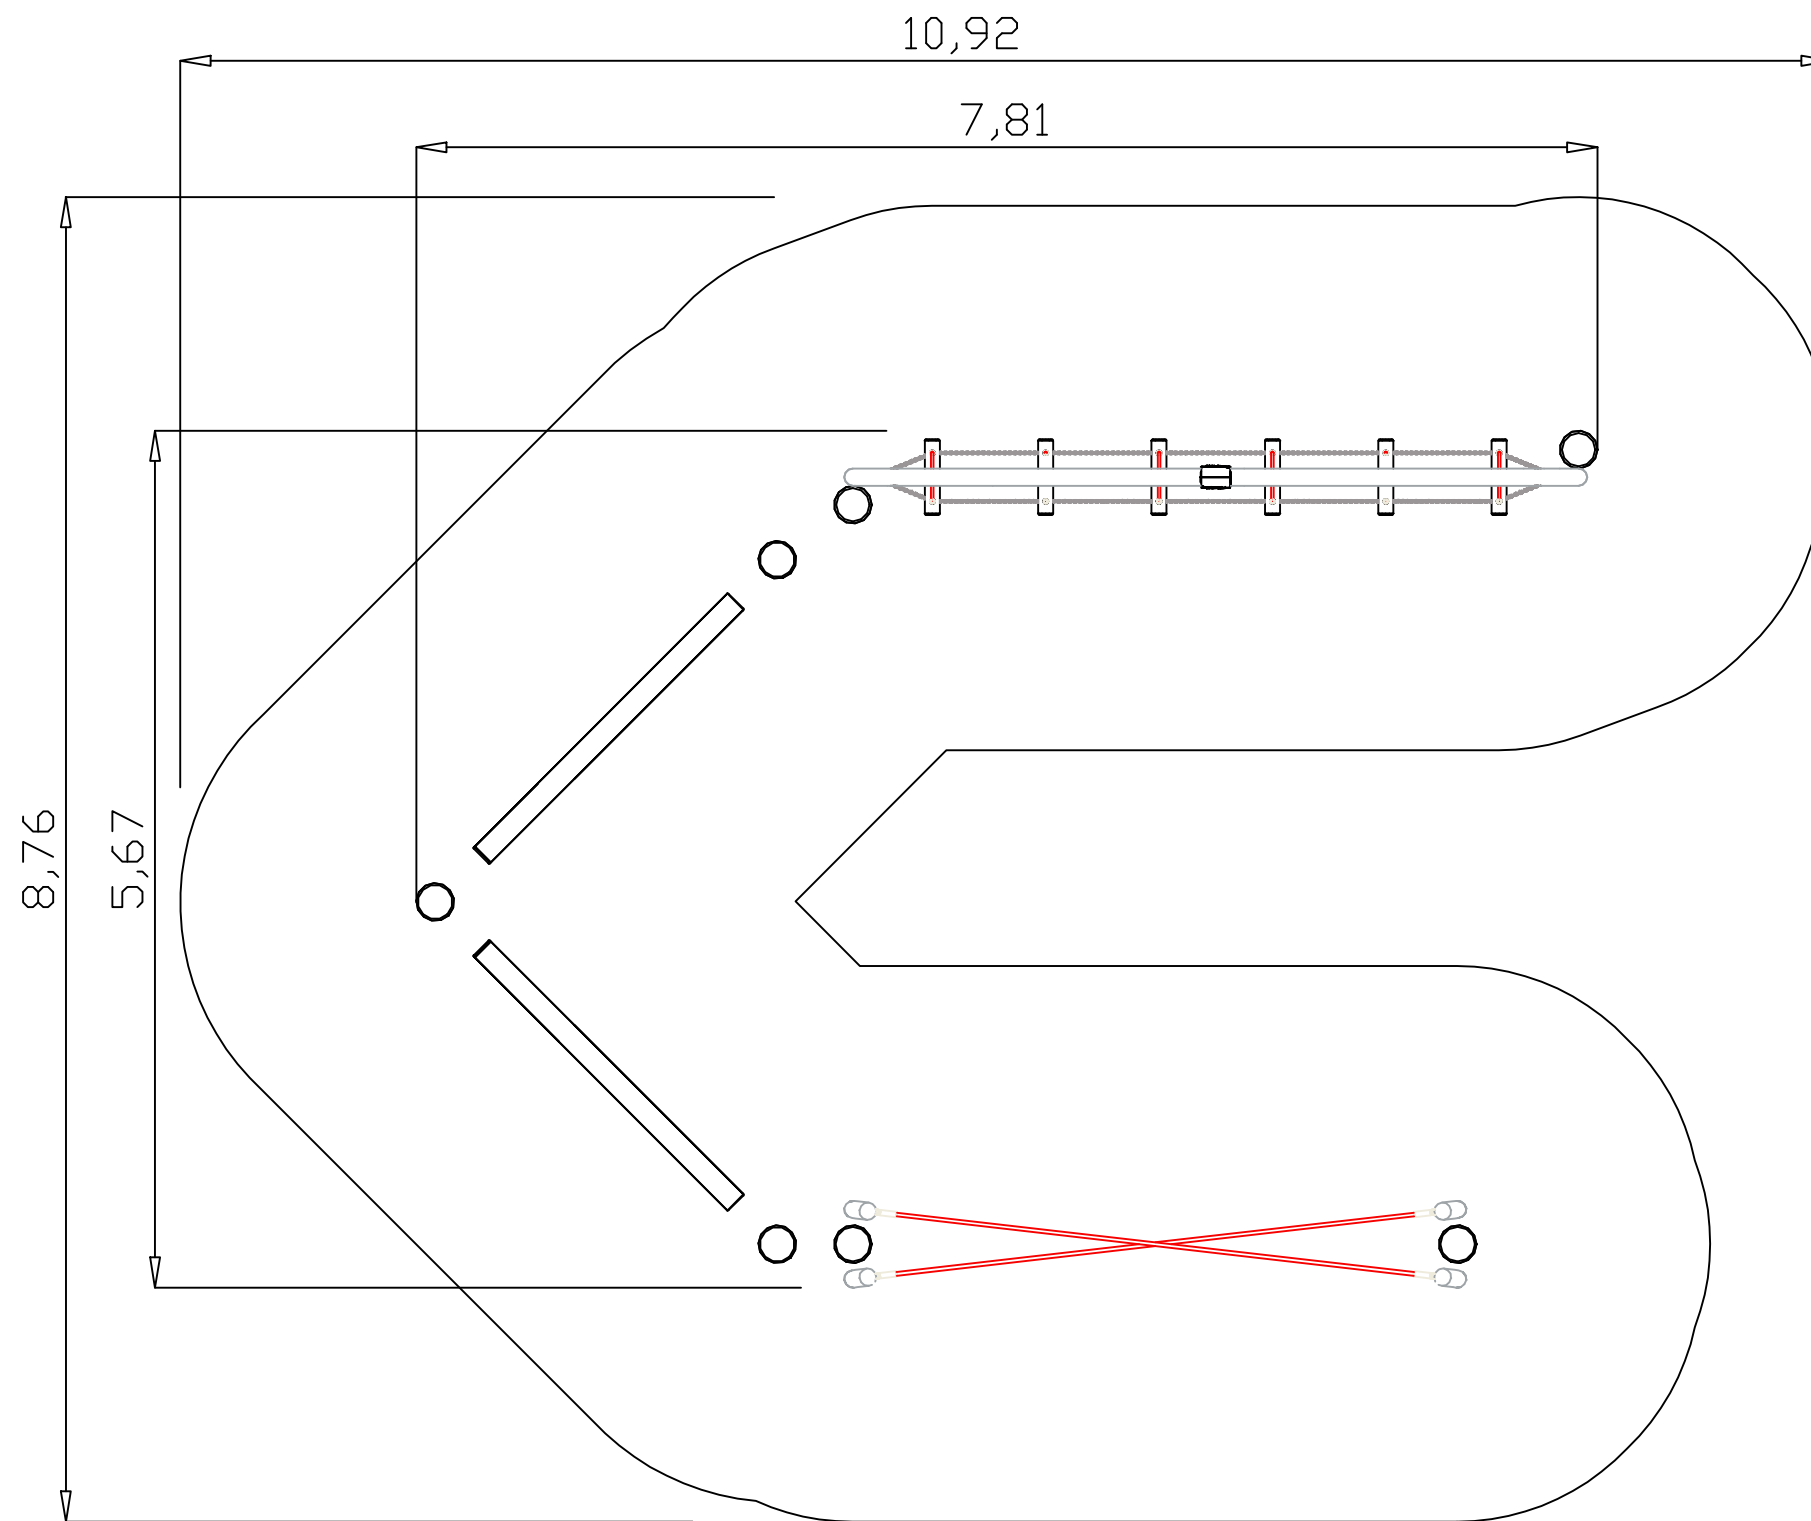

1:50

1,0m

5,0m

HAGS ANEBY, SWEDEN
+46(0)380-47300
www.hags.com

Massif Central
MASW33213
3(3)

JHA OG 2014-01-21 0